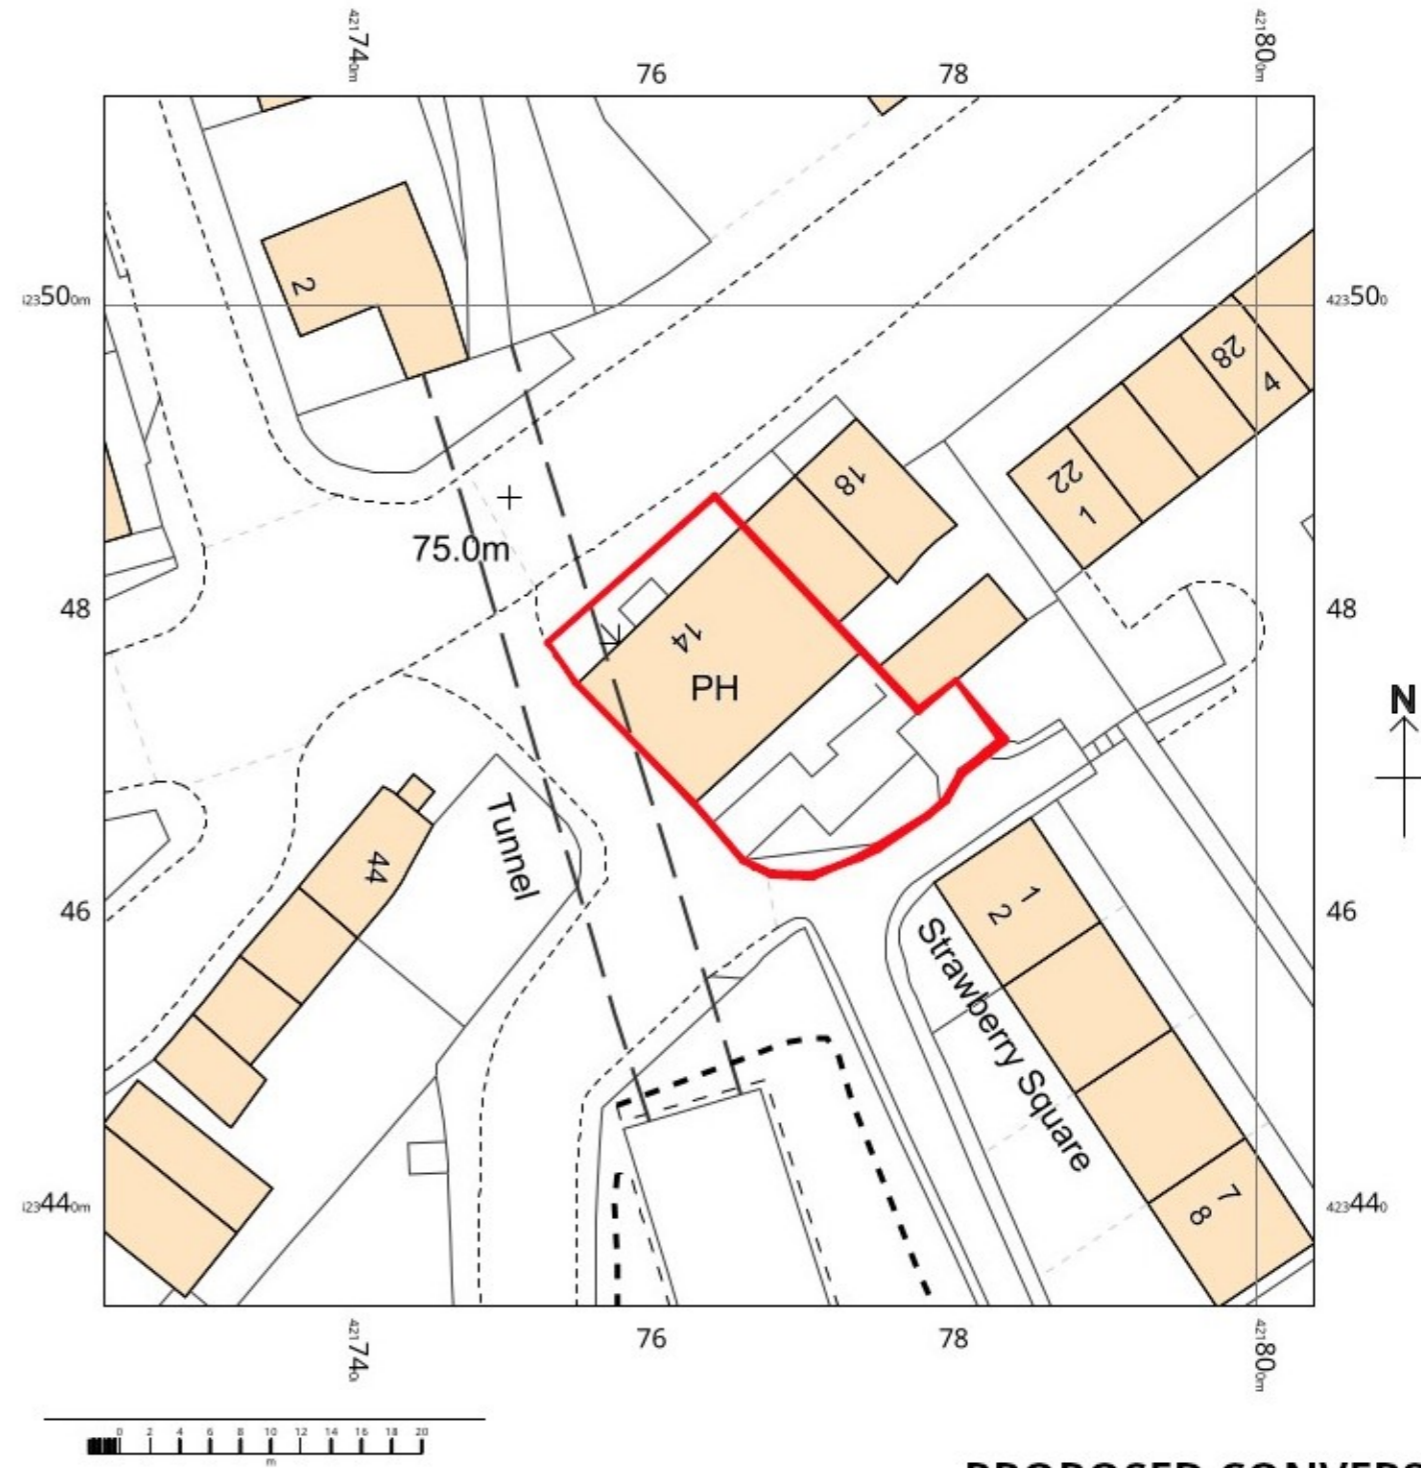

SITE LAYOUT 1.200

**PROPOSED CONVERSION
OF PUBLIC HOUSE INTO
FLATS**

**THE SIR ROBERT PEEL
HECKMONDWIKE**

**SITE LAYOUT & LOCATION PLAN
1.200 & 1.500**