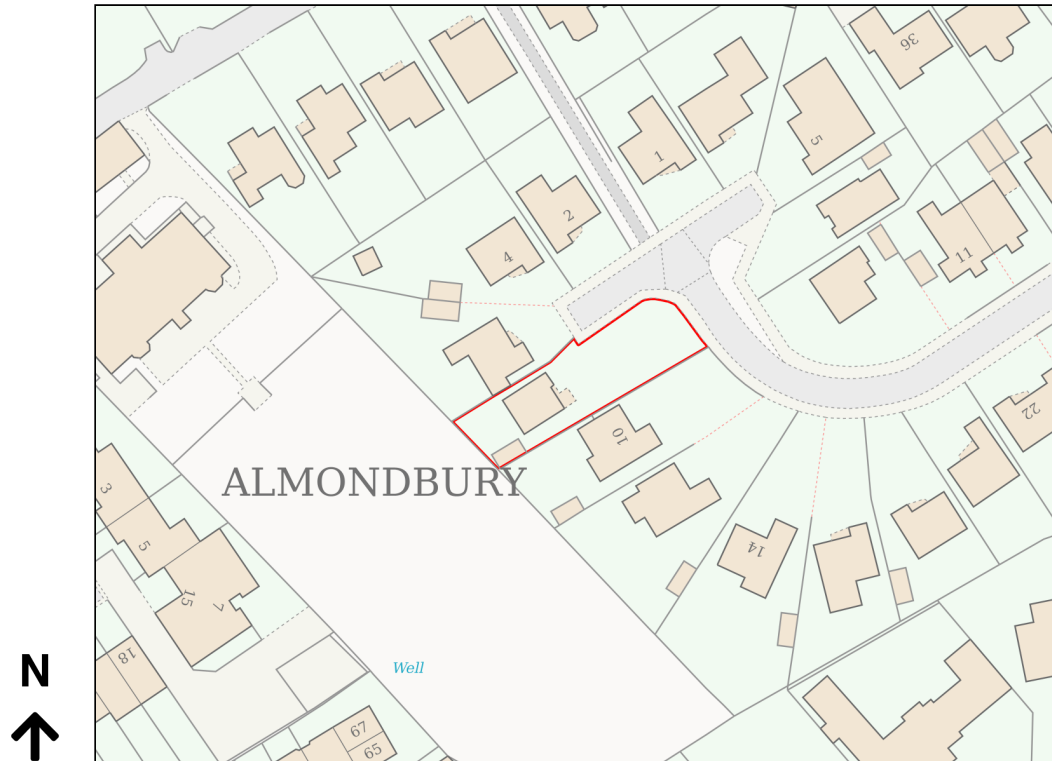

# Location Plan

Site Address: 8, Dartmouth Avenue, Almondbury, Huddersfield, HD5 8UR

Date Produced: 12-Mar-2025

Scale: 1:1250 @A4

Planning Portal Reference: PP-13829473v1