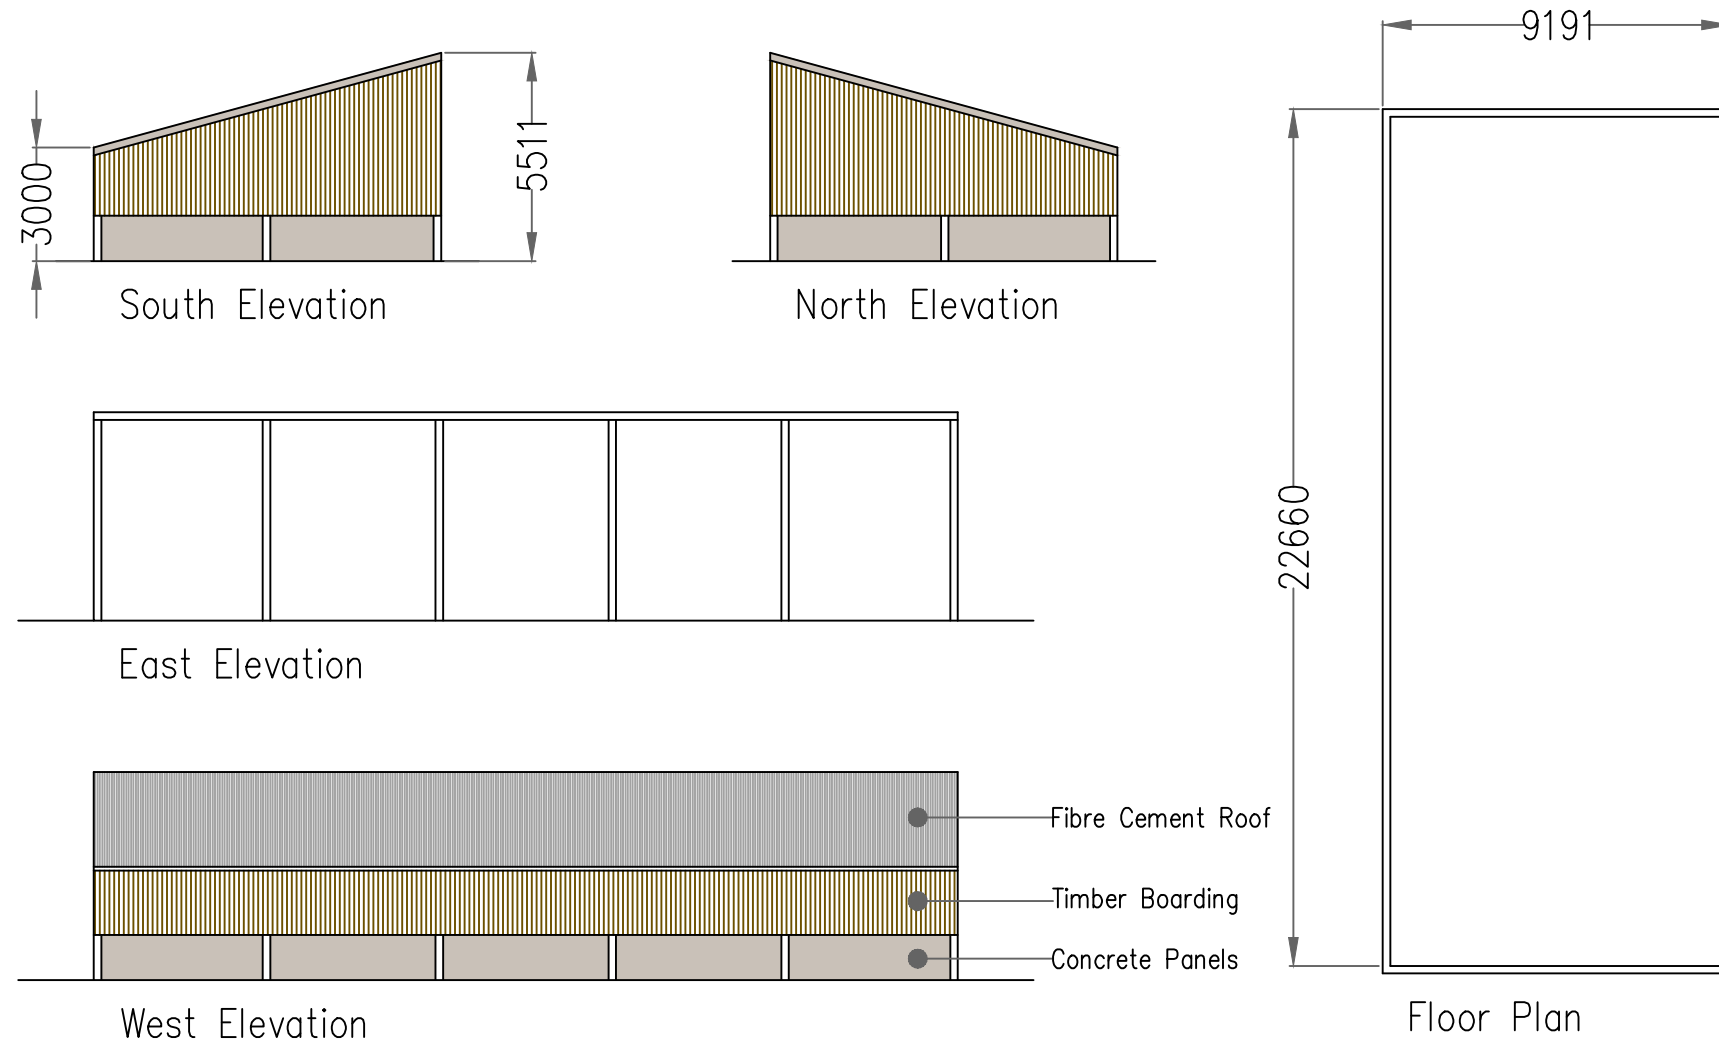

SCALE BAR 1:200

Drawing
Elevations

Station Farm Offices, Wansford Road, Nafferton,
Driffield, East Yorkshire, YO25 8NJ
T : 01377 253363
E : ian@harrisonpick.co.uk
sam@harrisonpick.co.uk
W : www.harrisonpick.co.uk

Project
Foster Place Farm, Hepworth, Holmfirth, HD9 7TN

Scale	1:200	@ A3
Job No.	IP/25/NH/03	Rev: -
Drawn by:	IP	Date: March 25