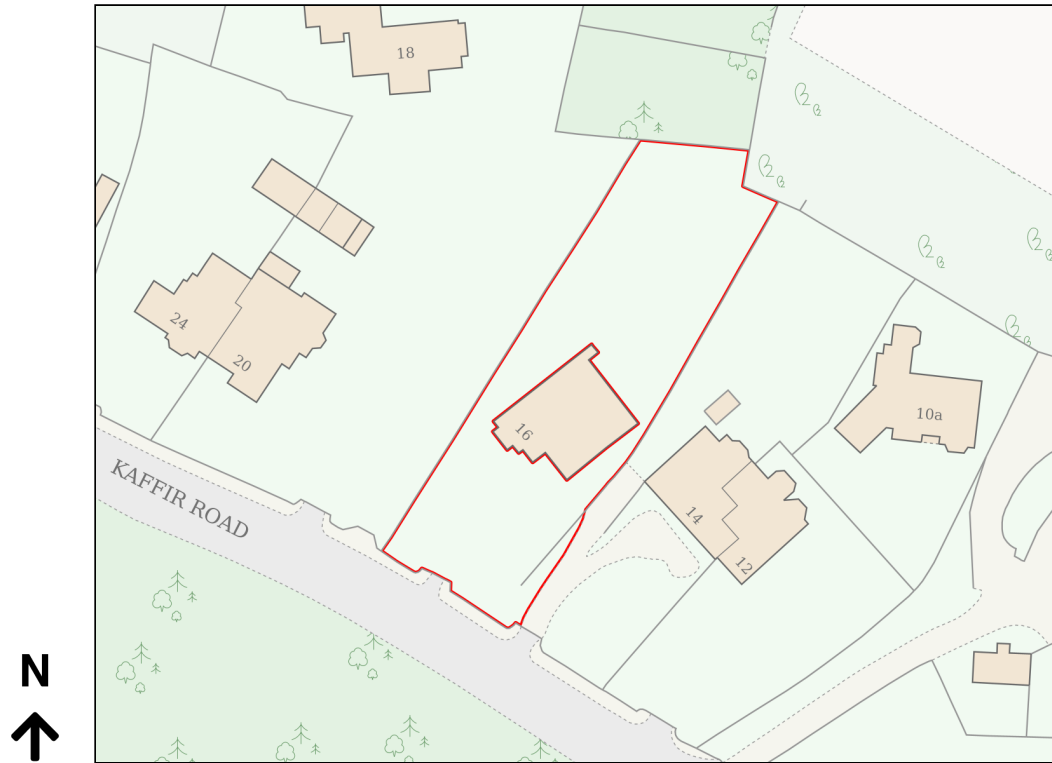

# Location Plan

Site Address: 16, Kaffir Road, Edgerton, Huddersfield, HD2 2AN

Date Produced: 06-Mar-2025

Scale: 1:1250 @A4

Planning Portal Reference: PP-13834404v1