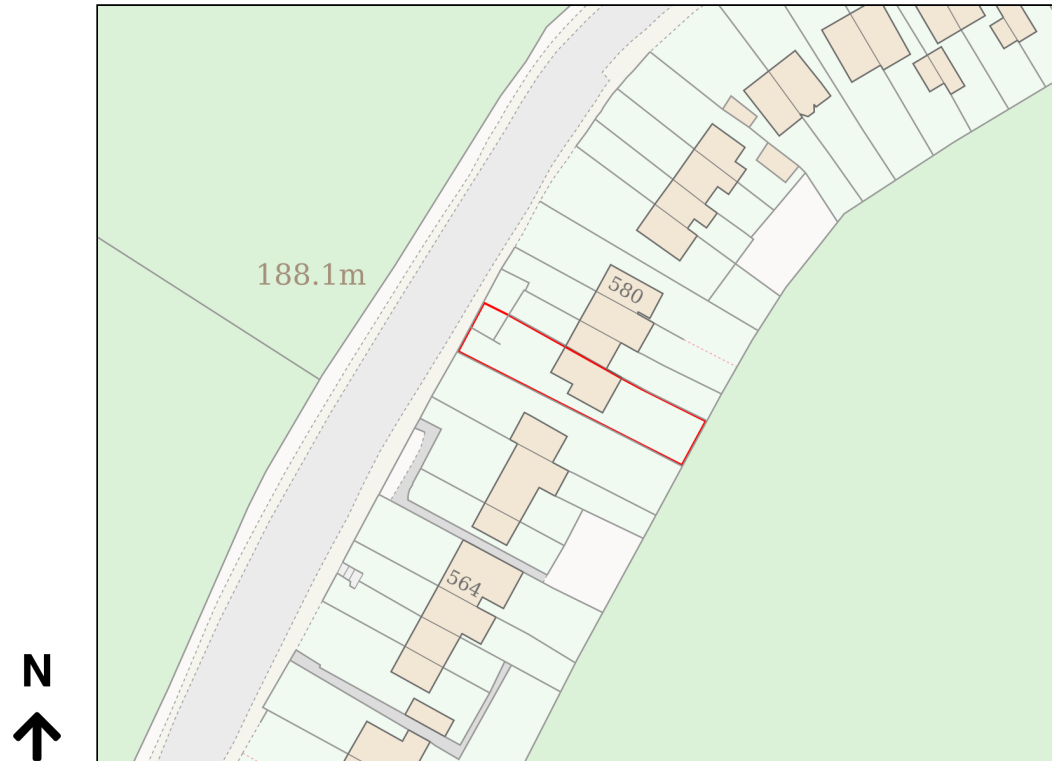

Location Plan

Site Address: 574, Hunsworth Lane, East Bierley, Bradford, BD4 6PU

Date Produced: 27-Feb-2025

Scale: 1:1250 @A4

Planning Portal Reference: PP-13813333v1