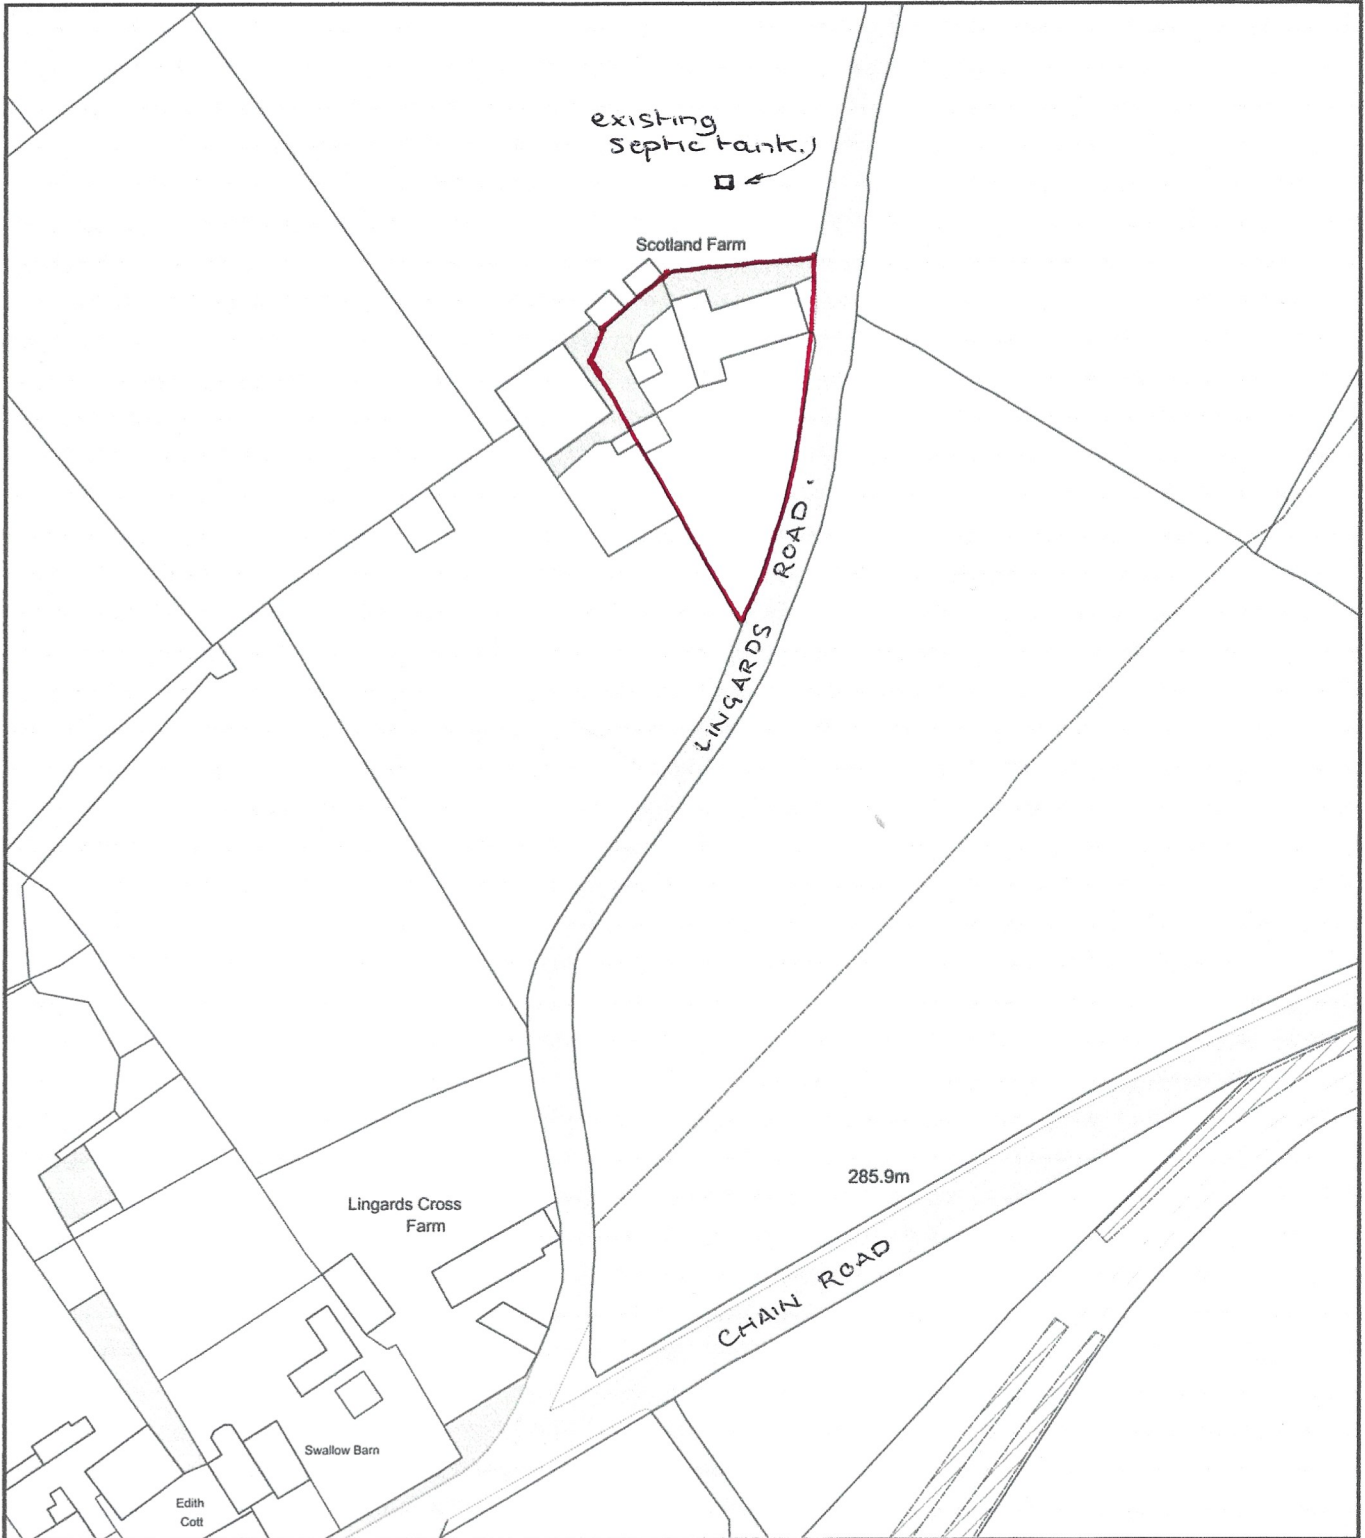

# Scotland Farm

Plan Produced for: Gillian Sykes  
Date Produced: 30 Aug 2022  
Plan Reference Number: TQRQM22242162055207  
Scale: 1:1250 @ A4