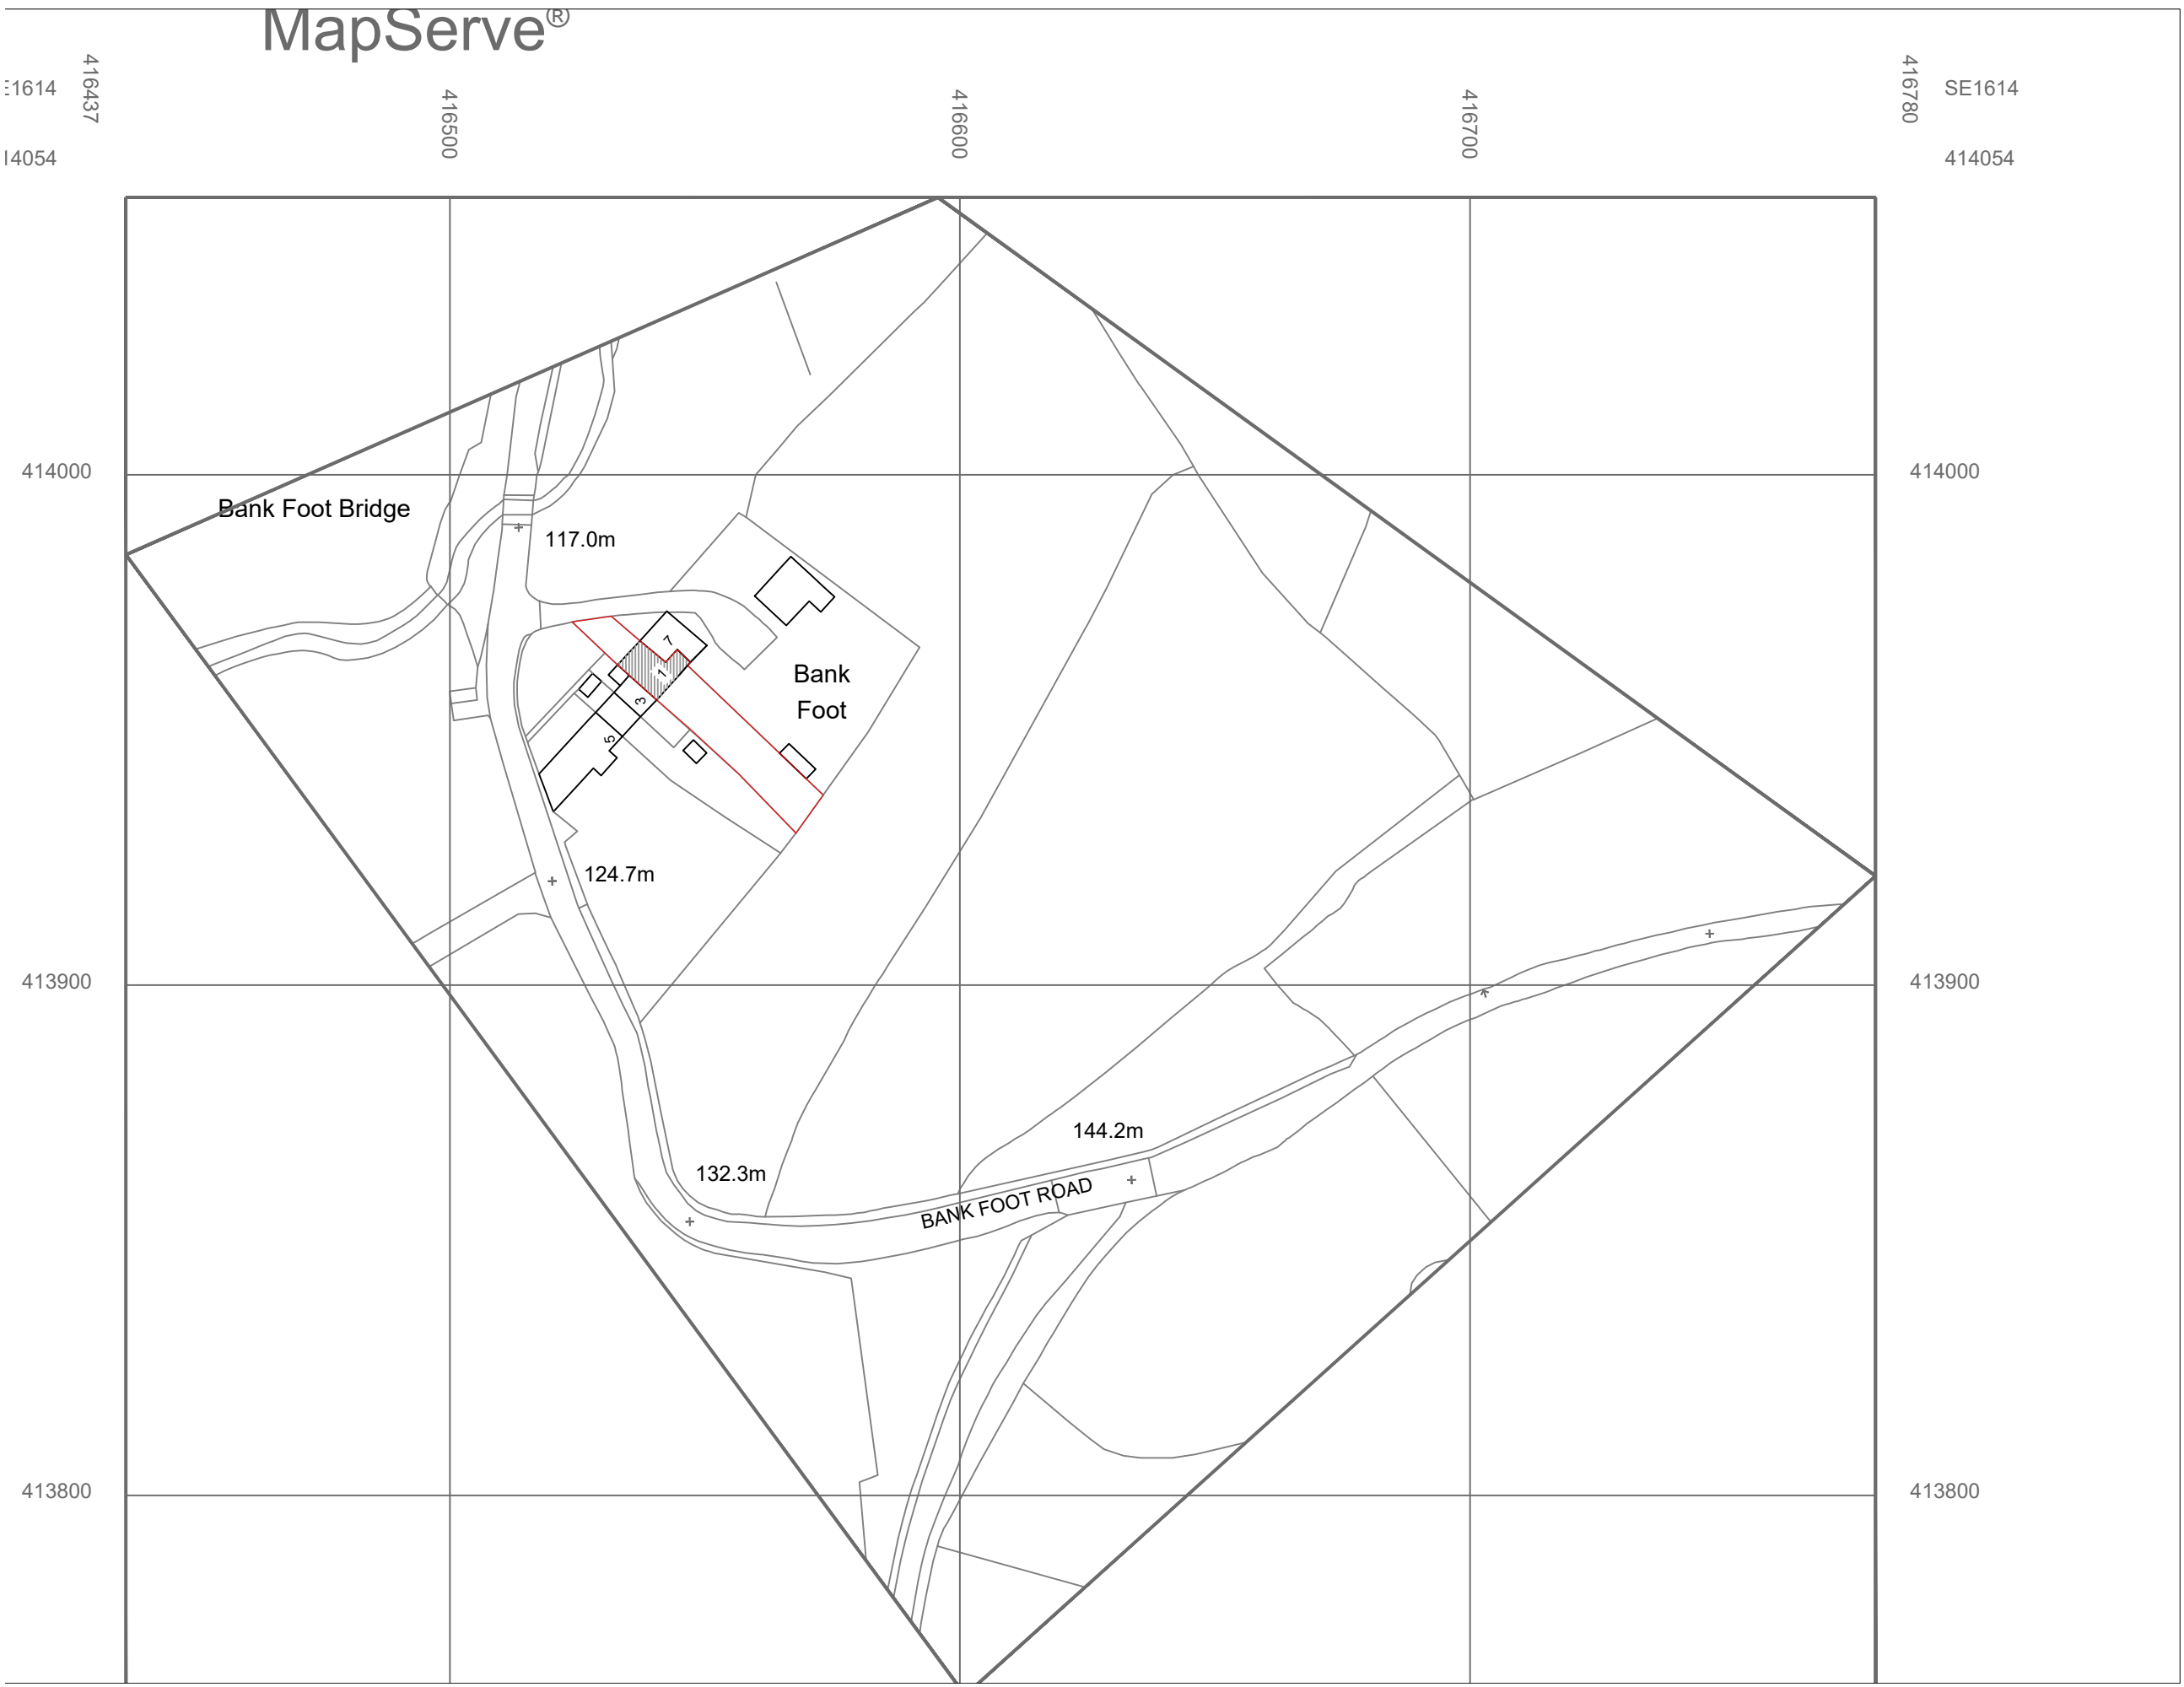

NOTE: ALL DIMENSIONS SHOWN ARE PROVISIONAL DIMENSIONS ONLY & SHOULD NOT BE READ AS EXACT MEASUREMENTS. THESE MAY NEED TO BE ALTERED DUE TO SITE CONSTRAINTS/ INSPECTION
 THE DRAWINGS AND DESIGN ARE THE COPYRIGHT OF LDL LTD & SHOULD NOT BE RE-PRODUCED WITHOUT PRIOR PERMISSION

DRAWING DESCRIPTION		
PLANS AND ELEVATIONS AS EXISTING		
JOB TITLE		
1 BANK FOOT LANE		
CLIENT		
MISS AMY FOREMAN		
DRAWN BY		SCALE 1:1250 @ A4
DATE	DRAWING NO.	REVISION
MAY 2023	90-01	.
CHECKED		