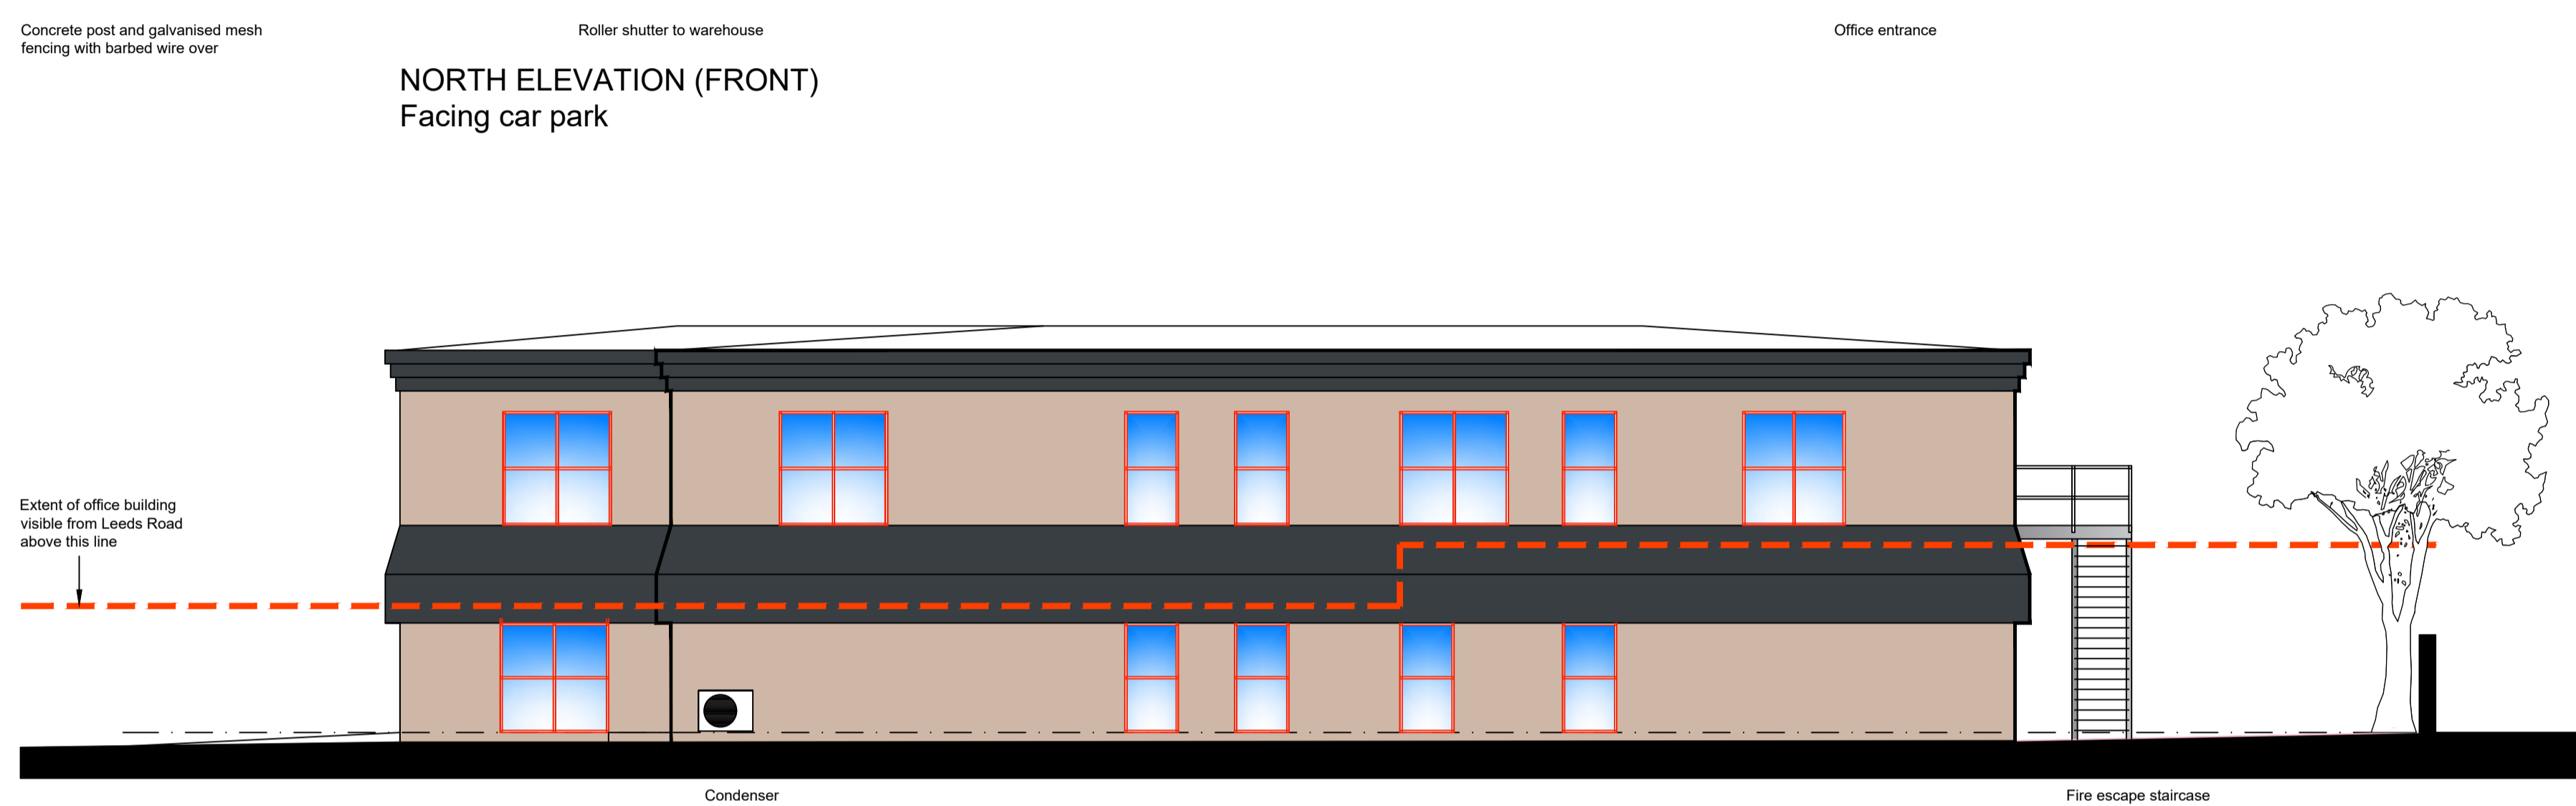

**NORTH ELEVATION (FRONT)**  
Facing car park

**EAST ELEVATION (SIDE)**  
Viewed from Leeds Road

**BLOCKPLAN 1 ; 1250**

**SOUTH ELEVATION (REAR)**  
Opposite ATS Tyres

**WEST ELEVATION (SIDE)**  
Facing towards St Andrews Road

STARK Building Materials UK Limited  
Development Team, 1<sup>st</sup> Floor, Parkview House,  
Woodvale Road,  
Brighouse, HD6 4AB

**EXISTING ELEVATIONS**

**RELIANCE HOUSE  
HUDDERSFIELD**

BRANCH:	HUDDERSFIELD
	RELIANCE HOUSE
	LEEDS ROAD
	HUDDERSFIELD
BRANCH No:	---
DATE:	20-01-25
SCALE:	1:100@A1
DRAWN BY:	M.L.
DRAWING No:	HRH046