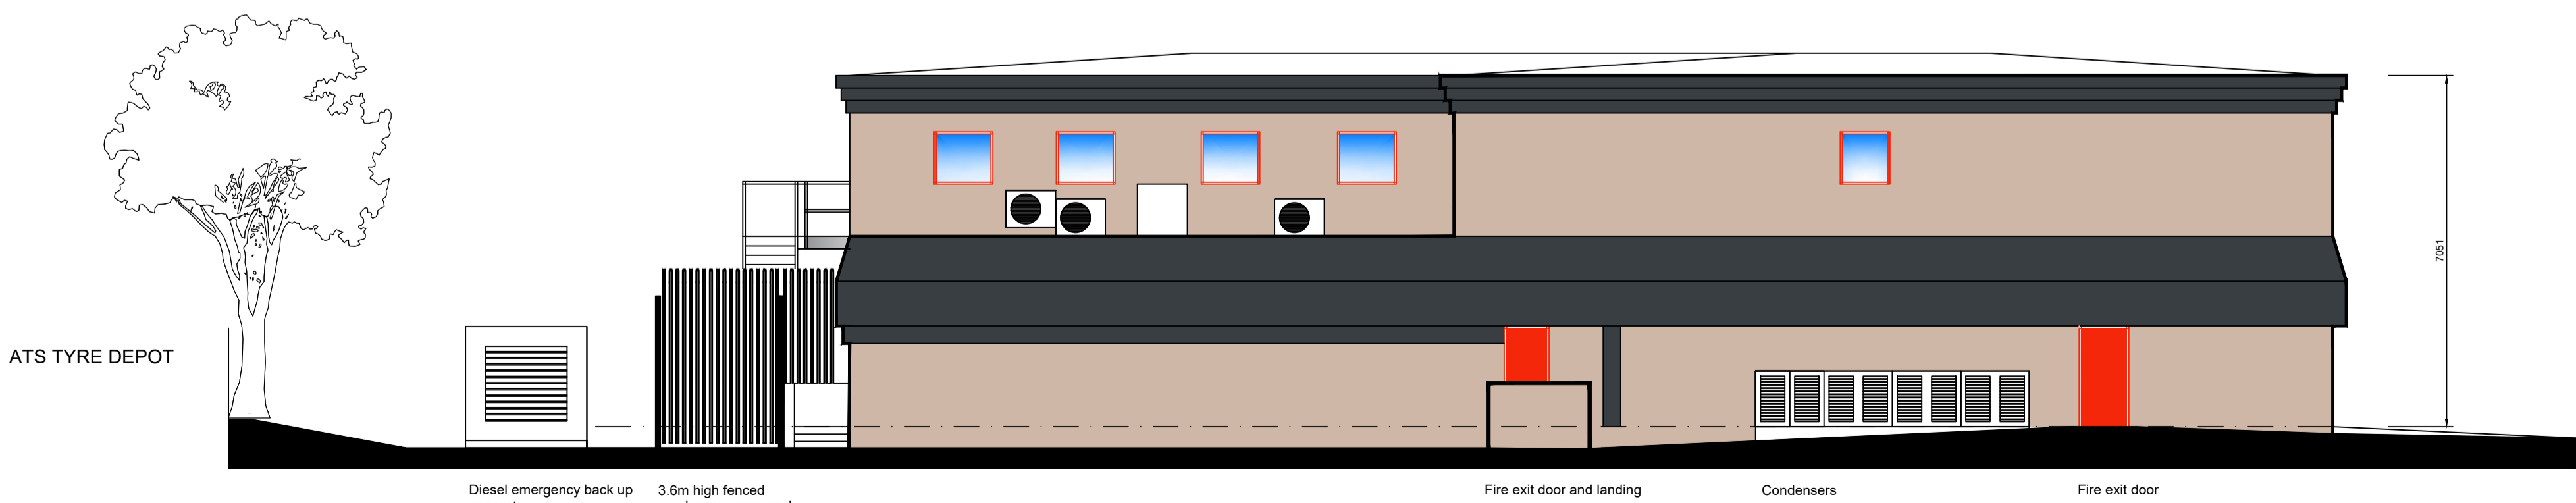

**NORTH ELEVATION (FRONT)**  
Facing car park

**EAST ELEVATION (SIDE)**  
Viewed from Leeds Road

**BLOCKPLAN 1 ; 1250**

**SOUTH ELEVATION (REAR)**  
Opposite ATS Tyres

**WEST ELEVATION (SIDE)**  
Facing towards St Andrews Road

STARK Building Materials UK Limited  
Development Team, 1<sup>st</sup> Floor, Parkview House,  
Woodvale Road,  
Brighouse, HD6 4AB

**EXISTING ELEVATIONS**

**RELIANCE HOUSE  
HUDDERSFIELD**

BRANCH:	HUDDERSFIELD
	RELIANCE HOUSE
	LEEDS ROAD
	HUDDERSFIELD
BRANCH No:	---
DATE:	20-01-25
SCALE:	1:100@A1
DRAWN BY:	M.L.
DRAWING No:	HRH046