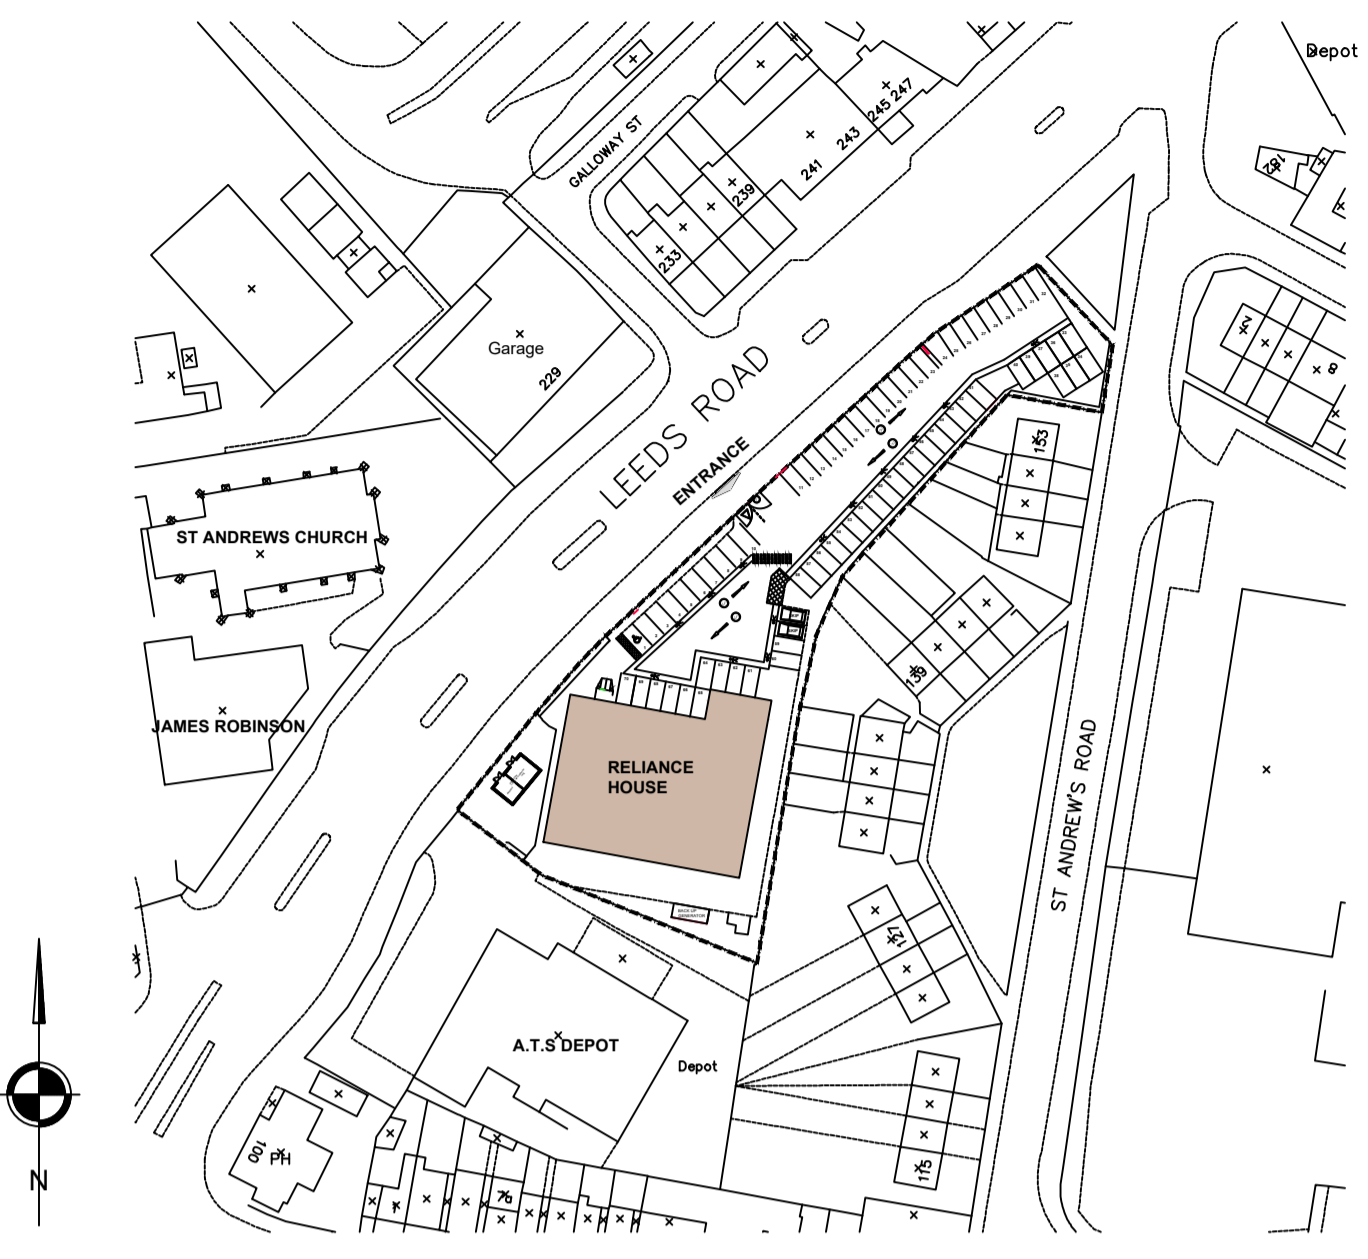

**NORTH ELEVATION (FRONT)**  
Facing car park

**EAST ELEVATION (SIDE)**  
Viewed from Leeds Road

**BLOCKPLAN 1 ; 1250**

**SOUTH ELEVATION (REAR)**  
Opposite ATS Tyres

**WEST ELEVATION (SIDE)**  
Facing towards St Andrews Road

STARK Building Materials UK Limited  
Development Team, 1<sup>st</sup> Floor, Parkview House,  
Woodvale Road,  
Brighouse, HD6 4AB

**EXISTING ELEVATIONS**

**RELIANCE HOUSE  
HUDDERSFIELD**

BRANCH:	HUDDERSFIELD
	RELIANCE HOUSE
	LEEDS ROAD
	HUDDERSFIELD
BRANCH No:	---
DATE:	20-01-25
SCALE:	1:100@A1
DRAWN BY:	M.L.
DRAWING No:	HRH046