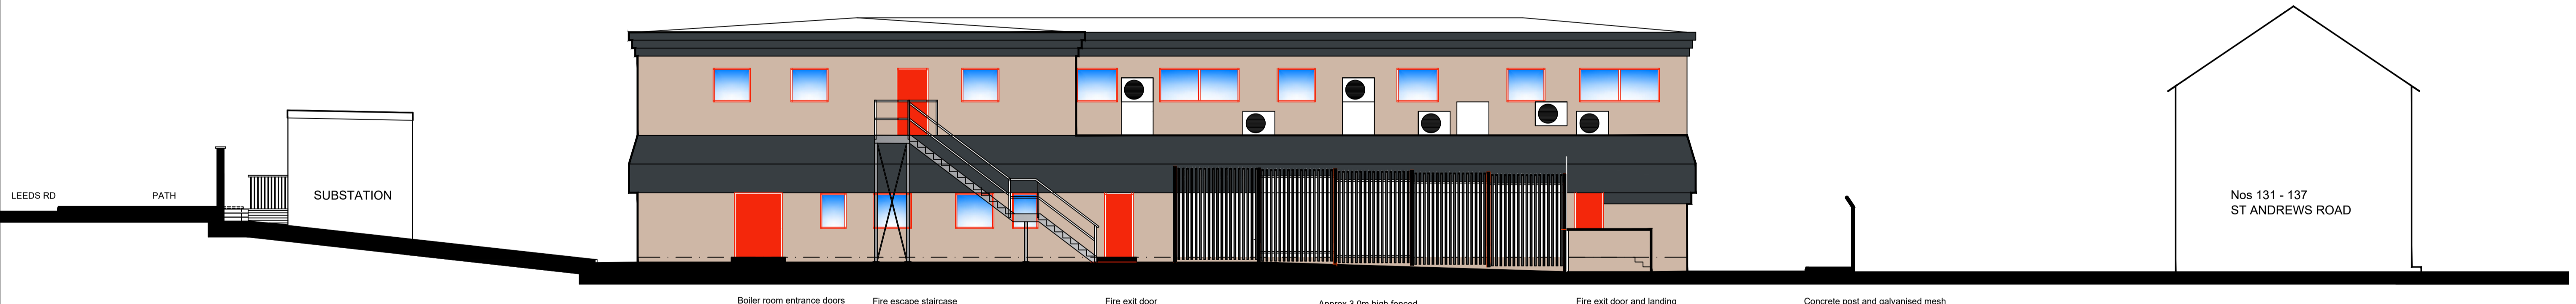

**NORTH ELEVATION (FRONT)**  
Facing car park

**EAST ELEVATION (SIDE)**  
Viewed from Leeds Road

**BLOCKPLAN 1 ; 1250**

**SOUTH ELEVATION (REAR)**  
Opposite ATS Tyres

**WEST ELEVATION (SIDE)**  
Facing towards St Andrews Road

STARK Building Materials UK Limited  
Development Team, 1<sup>st</sup> Floor, Parkview House,  
Woodvale Road,  
Brighouse, HD6 4AB

**EXISTING ELEVATIONS**

**RELIANCE HOUSE  
HUDDERSFIELD**

BRANCH:	HUDDERSFIELD
	RELIANCE HOUSE
	LEEDS ROAD
	HUDDERSFIELD
BRANCH No:	---
DATE:	20-01-25
SCALE:	1:100@A1
DRAWN BY:	M.L.
DRAWING No:	HRH046