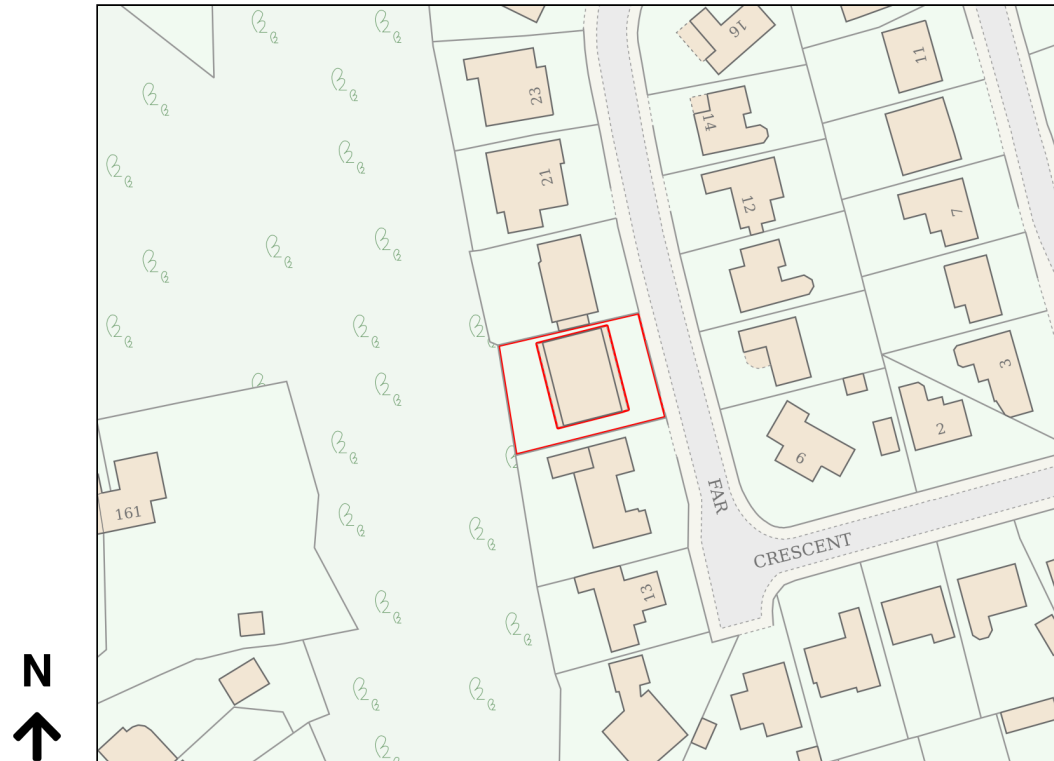

Location Plan

Site Address: 17, Far View Crescent, Almondbury, Huddersfield, HD5 8ER

Date Produced: 28-Jan-2025

Scale: 1:1250 @A4

Planning Portal Reference: PP-13732722v1