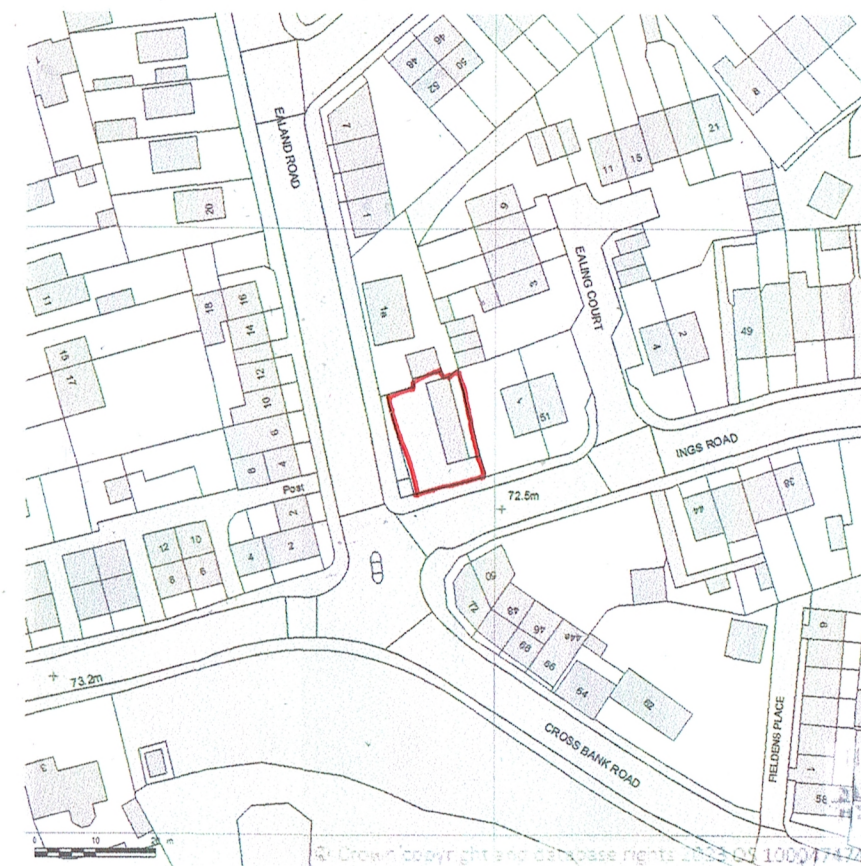

ROBBIES FISH AND CHIPS - INGS ROAD, BATLEY

Streetwise

SITE LOCATION PLAN  
AREA 2 HA  
SCALE 1:1250 on A4  
CENTRE COORDINATES: 423393, 424865

ELEVATIONS

PROPOSED FRONT

PROPOSED SIDE

Supplied by Streetwise Maps Ltd  
[www.streetwise.net](http://www.streetwise.net)  
Licence No: 100047474  
21/12/2023 14:48