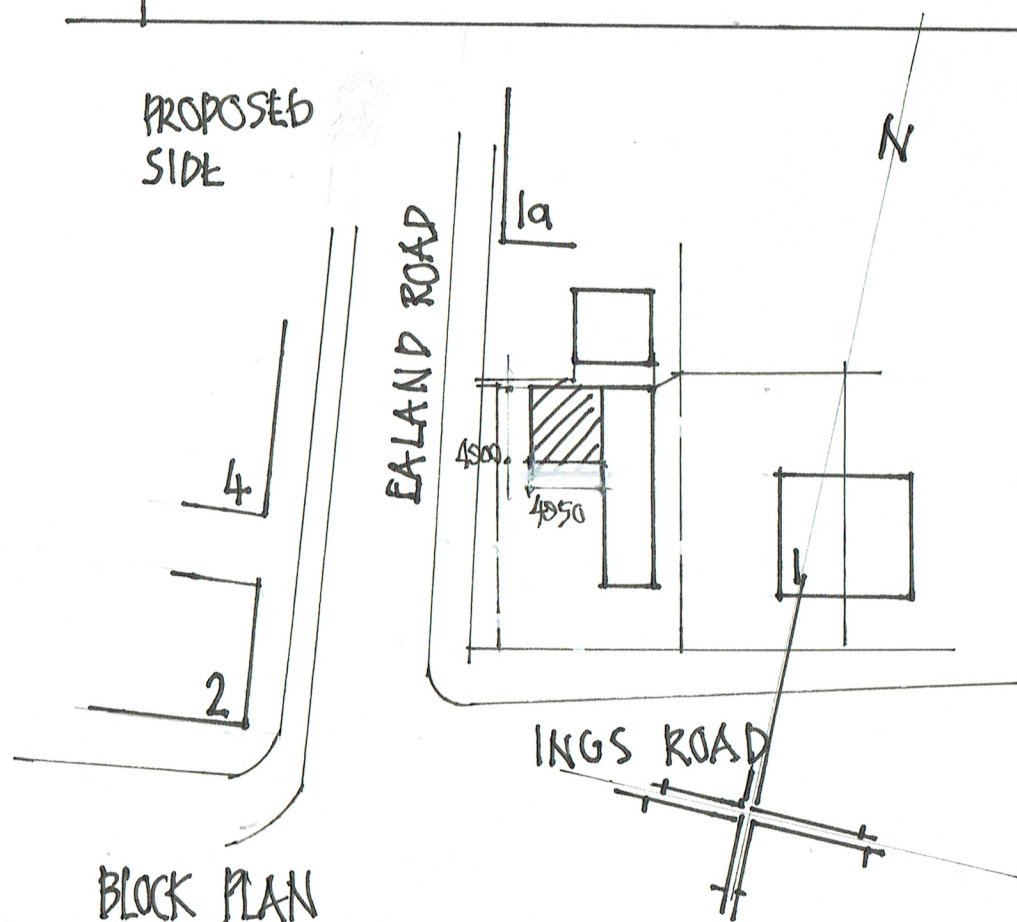

ROBBIES FISH AND CHIPS - INGS ROAD, BATLEY

Streetwise

SITE LOCATION PLAN  
AREA 2 HA  
SCALE 1:1250 on A4  
CENTRE COORDINATES: 423393, 424865

ELEVATIONS

PROPOSED FRONT

PROPOSED SIDE

Supplied by Streetwise Maps Ltd  
[www.streetwise.net](http://www.streetwise.net)  
Licence No: 100047474  
21/12/2023 14:48