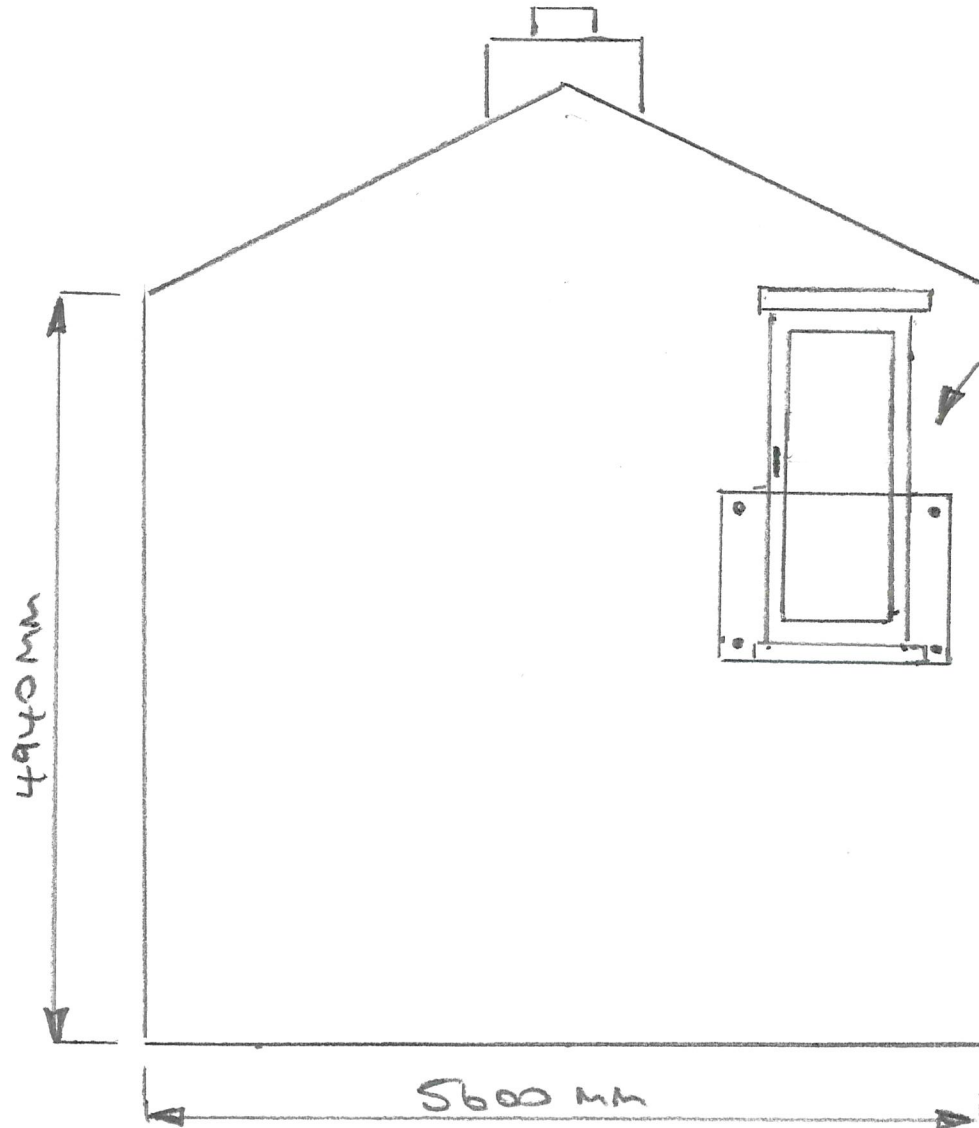

SCALE = 1:50

PP-13716247, DENE HOLLOW, 20 CLIFFE ROAD,
SHEPLEY

PLAN A

PROPOSED NEW DOOR
WITH GLASS JULIET
BALCONY.

APPROX DIMENSIONS
OF DOOR = 900mm x 2200_{mm}

JULIET GLASS BALCONY
SIZING IN PROPORTION TO
DOOR OPENING WHILST
ADHERING TO BUILDING
STANDARDS/REGULATIONS.