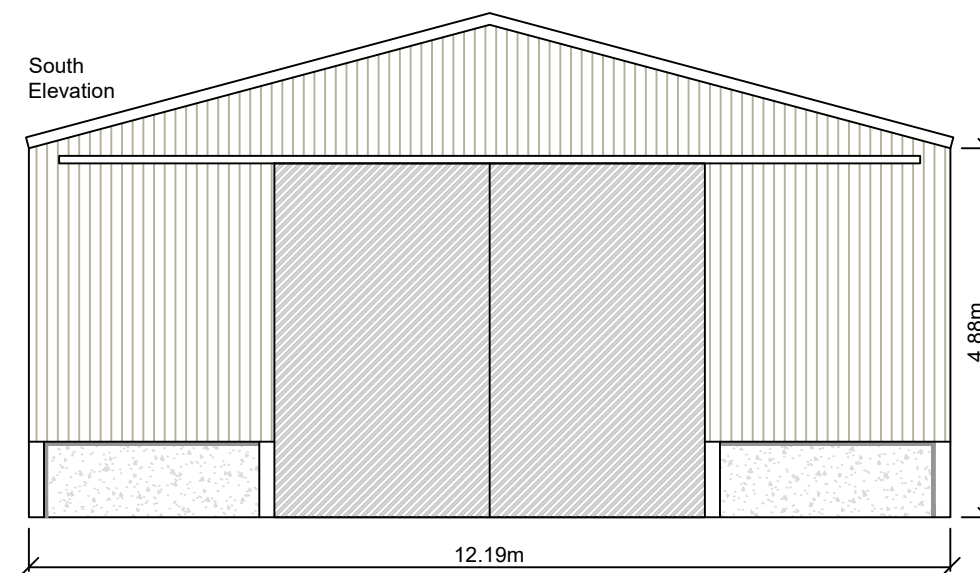

East  
Elevation

South  
Elevation

West  
Elevation

North  
Elevation

Dwg No.: TS677-1

Revision:

Client: A Pogson

Project: Agricultural Building

Title: Elevations

Date: 09 January 2025

Drawn by: T Simpkins

Scale 1:100

Sheet Size A3