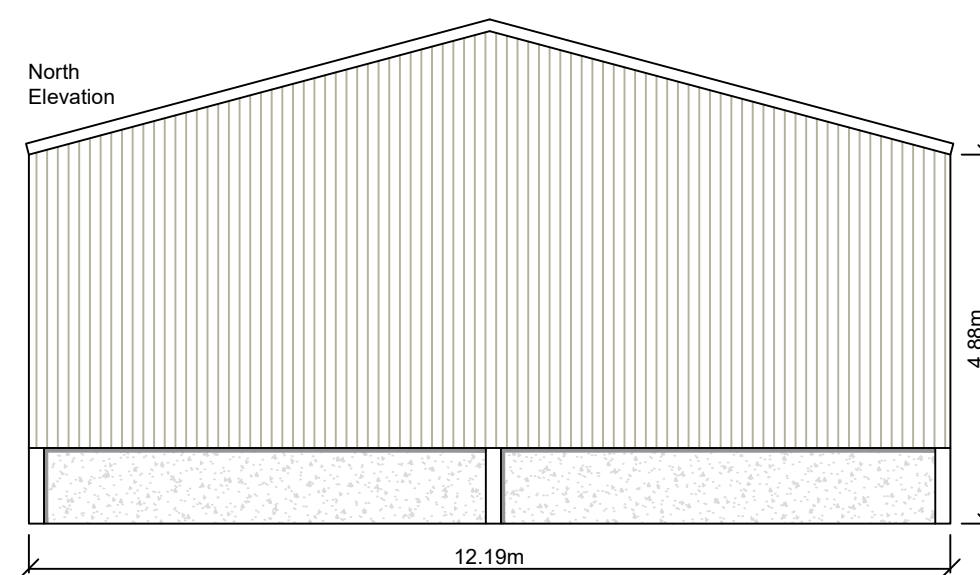

East  
Elevation

South  
Elevation

West  
Elevation

North  
Elevation

Dwg No.: TS677-1

Revision:

Client: A Pogson

Project: Agricultural Building

Title: Elevations

Date: 09 January 2025

Drawn by: T Simpkins

Scale 1:100

Sheet Size A3