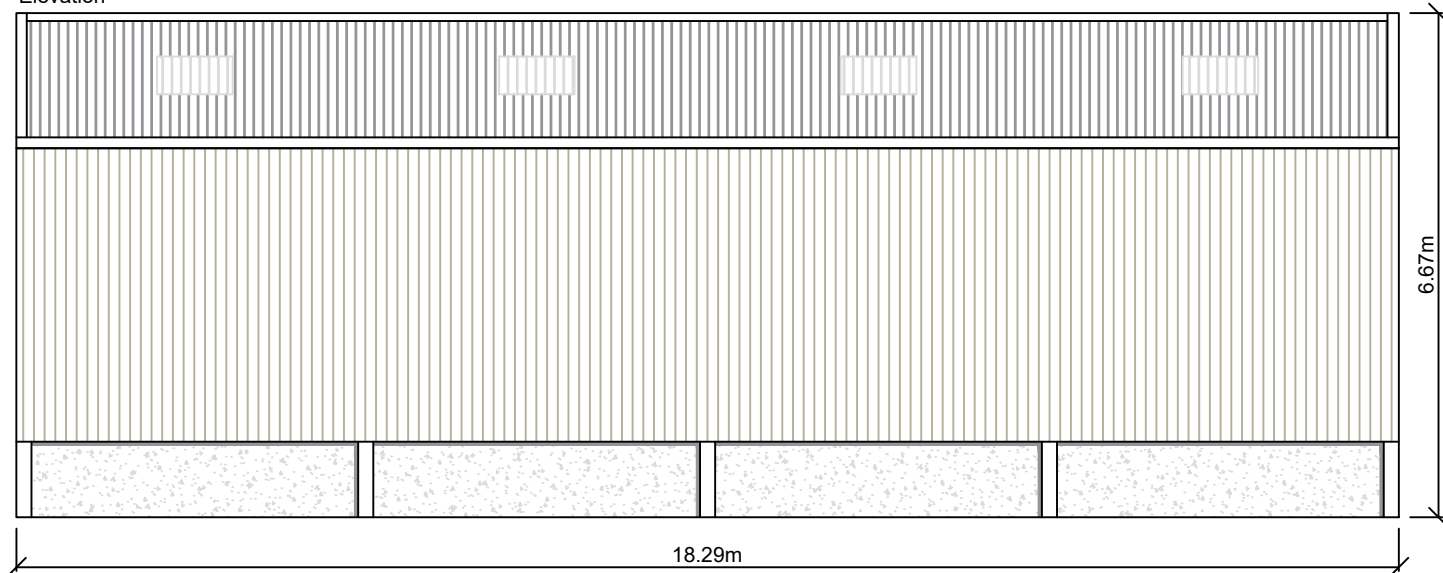

East  
Elevation

South  
Elevation

West  
Elevation

North  
Elevation

Dwg No.: TS677-1

Revision:

Client: A Pogson

Project: Agricultural Building

Title: Elevations

Date: 09 January 2025

Drawn by: T Simpkins

Scale 1:100

Sheet Size A3