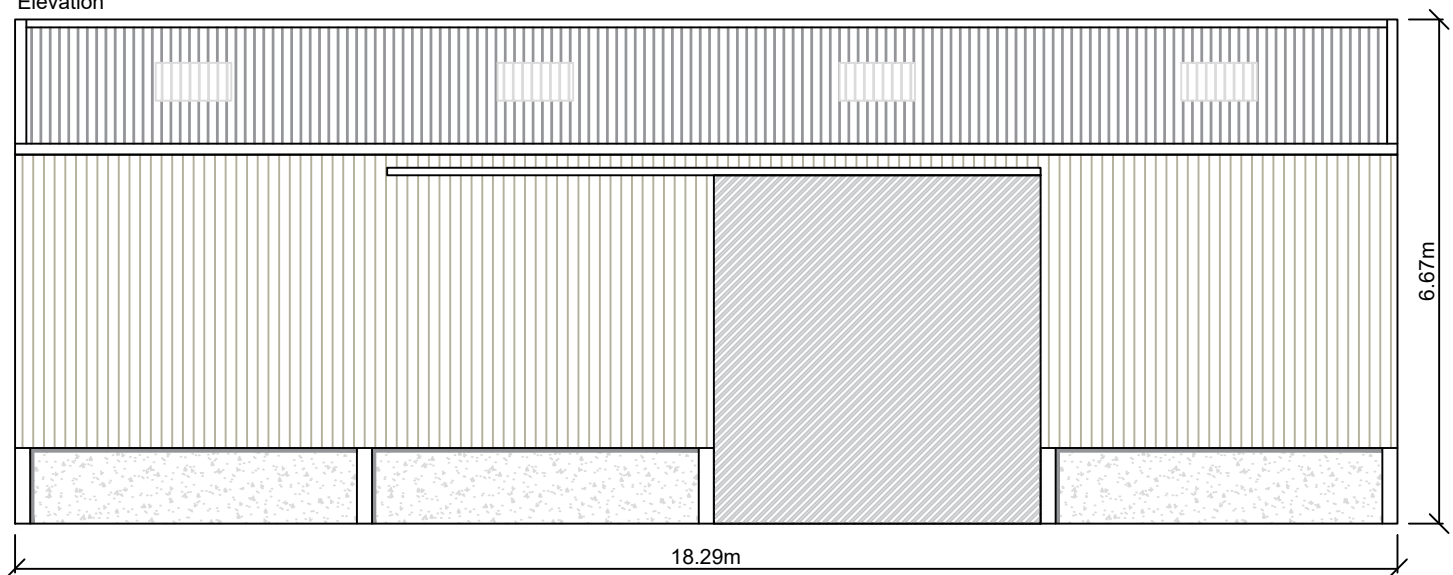

East  
Elevation

South  
Elevation

West  
Elevation

North  
Elevation

Dwg No.: TS677-1

Revision:

Client: A Pogson

Project: Agricultural Building

Title: Elevations

Date: 09 January 2025

Drawn by: T Simpkins

Scale 1:100

Sheet Size A3