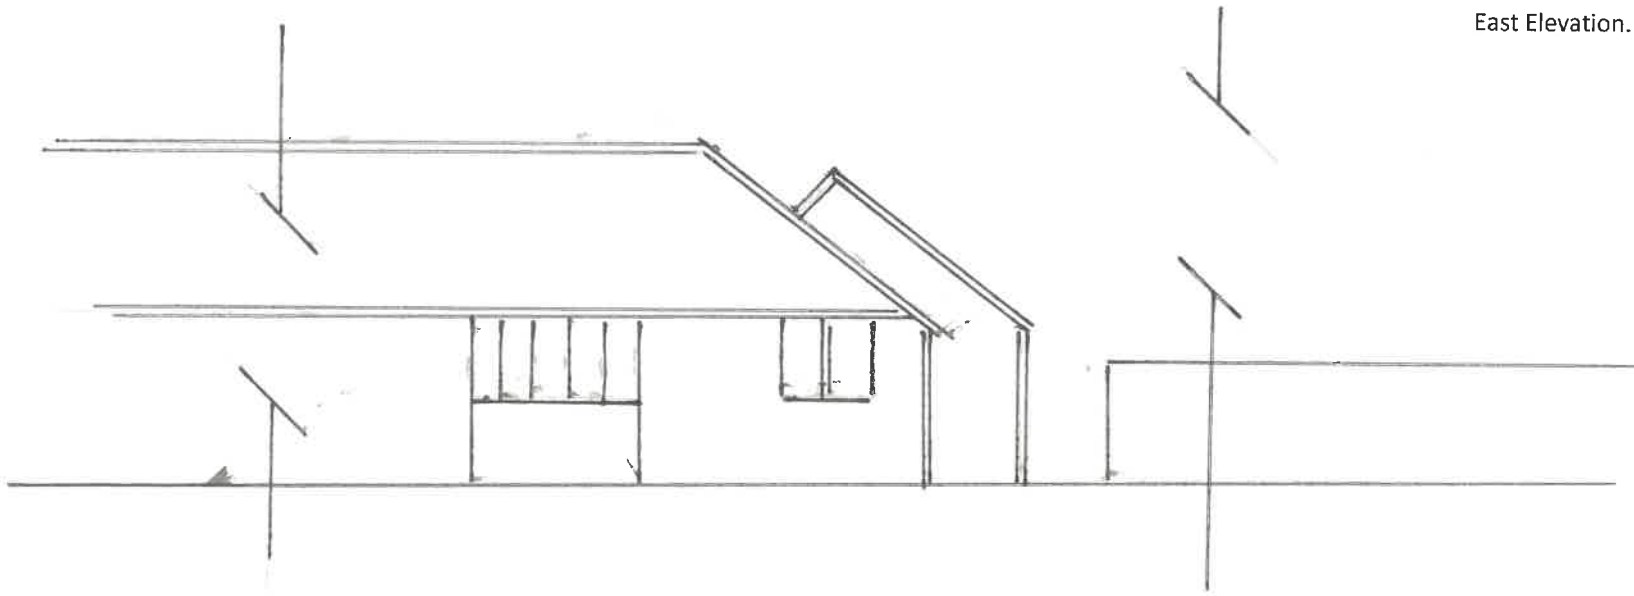

Proposed elevation West & East  
For G & P Giles and S & G Long  
30 Mount Gardens  
Cleckheaton  
BD19 3QH

Scale 1/100  
All dimensions in millimetres

Page 6/6

External walls rendered with a colour match with the existing wall colour.

East Elevation.

West Elevation.