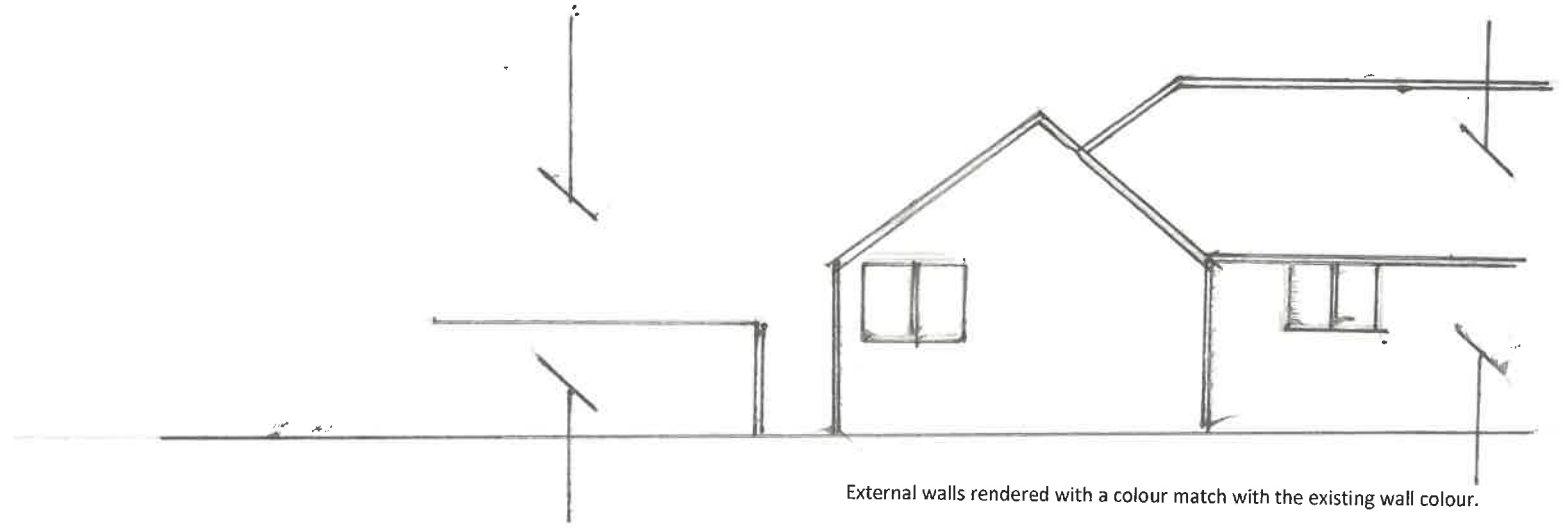

Proposed elevation West & East  
For G & P Giles and S & G Long  
30 Mount Gardens  
Cleckheaton  
BD19 3QH

Scale 1/100  
All dimensions in millimetres

Page 6/6

External walls rendered with a colour match with the existing wall colour.

East Elevation.

West Elevation.