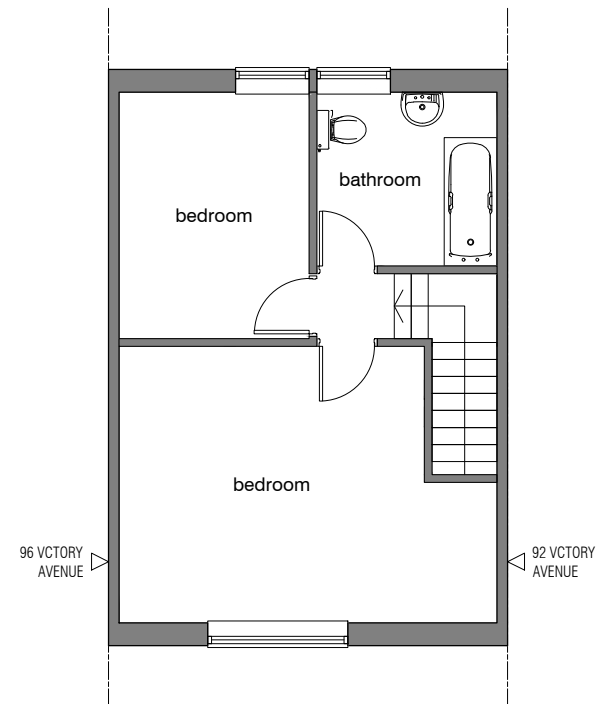

EXISTING GROUND FLOOR PLAN

EXISTING FIRST FLOOR PLAN

EXISTING ROOF PLAN

DRAWING NOTES  
-

REV. NOTES  
P02 -

DATE BY  
25.11.24 GN

PROJECT  
**94 Victory Avenue  
Huddersfield HD3 4HF**  
STATUS  
**PLANNING**

DRAWING  
**Plans as Existing**

DRAWING # REVISION SCALE FORMAT  
**L(10)100 P02 1:100 A3**

e: hello@planning-by-design.co.uk  
t: +44 (0) 3300 881249