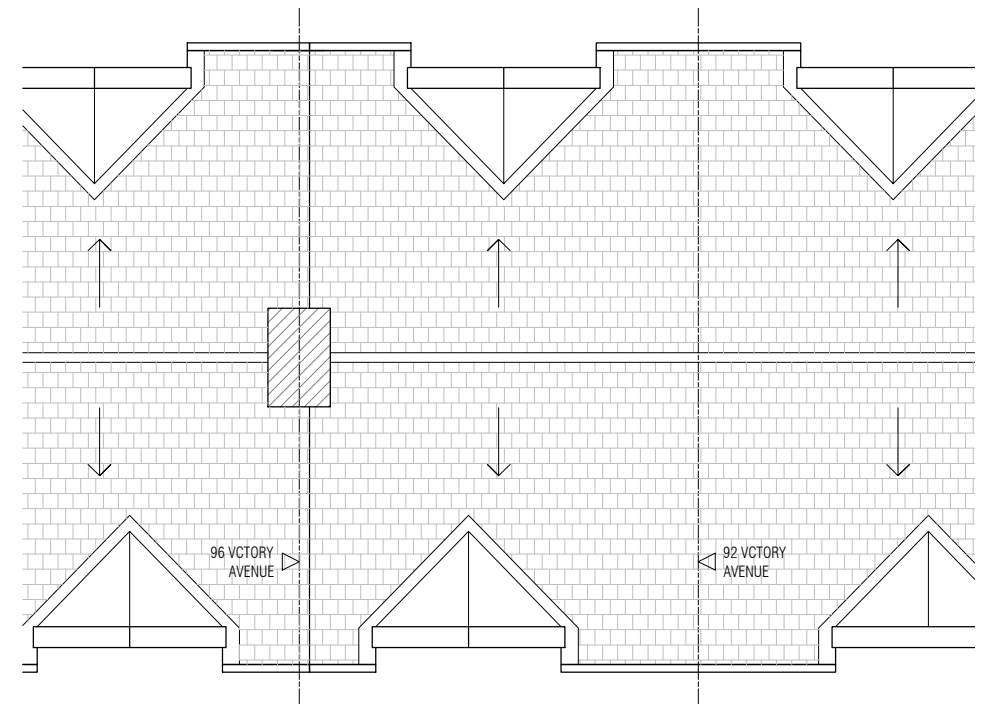

EXISTING GROUND FLOOR PLAN

EXISTING FIRST FLOOR PLAN

EXISTING ROOF PLAN

DRAWING NOTES  
-

REV. NOTES  
P02 -

DATE BY  
25.11.24 GN

PROJECT  
**94 Victory Avenue  
Huddersfield HD3 4HF**  
STATUS  
**PLANNING**

DRAWING  
**Plans as Existing**

DRAWING # REVISION SCALE FORMAT  
**L(10)100 P02 1:100 A3**

e: hello@planning-by-design.co.uk  
t: +44 (0) 3300 881249