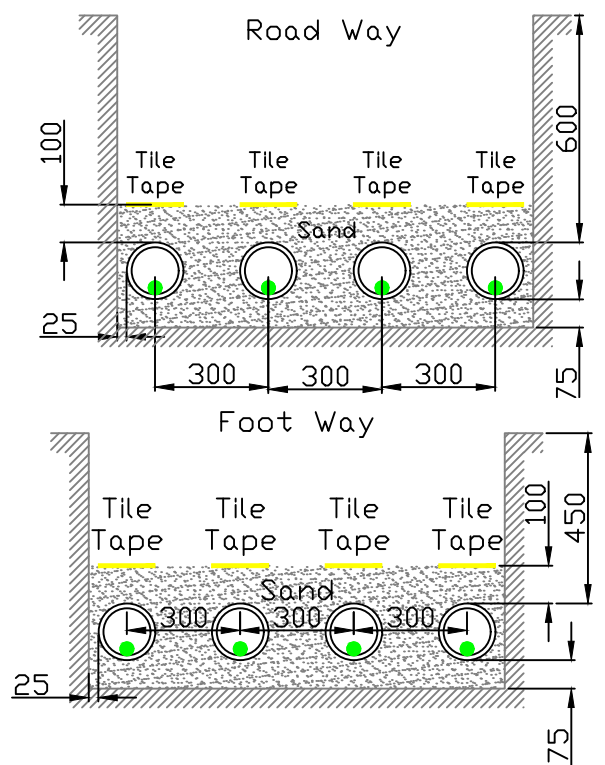

LEGEND

— ELECTRICAL DUCTS TO CHARGERS

CABLES LEGEND

Ⓢ - POWER SUPPLY FOR CHARGER 1

DUCTS LEGEND

Ⓛ1 - TWIN WALLED DUCT WITH 150mm

GENERIC CROSS SECTION

REV	DATE	BY	DESCRIPTION	CHK	APD
A	21/10/24	AS	New Design		

PROJECT	STATION ROAD, HOLMFIRTH HD9 1AB
TITLE	DUCTWORK LAYOUT