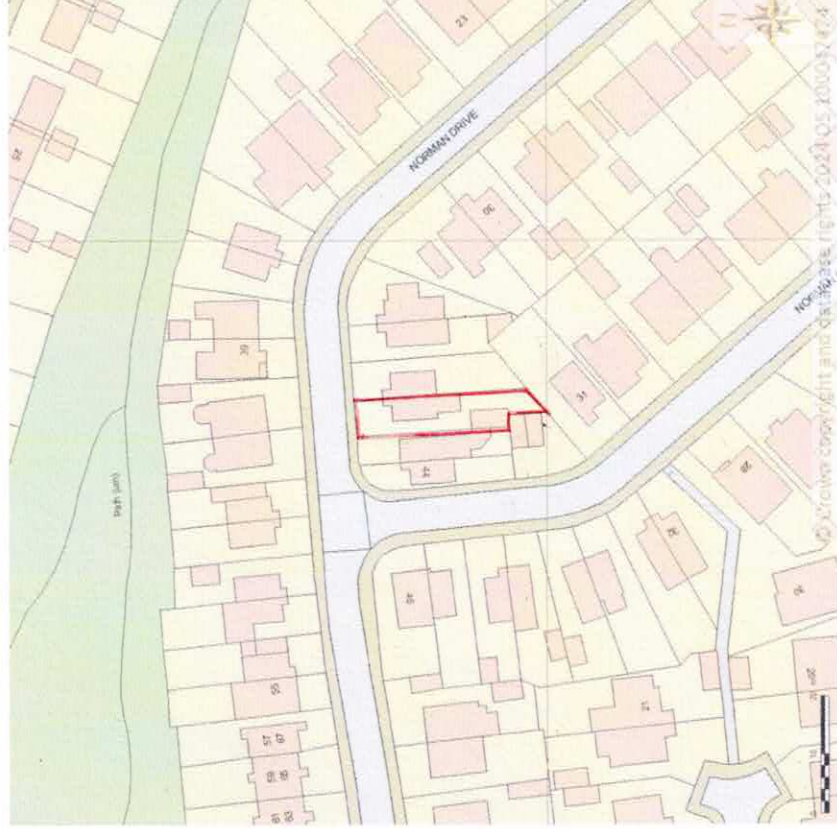

SITE LOCATION PLAN  
AREA 2 HA

SCALE 1:1250 on A4

CENTRE COORDINATES: 419871, 420821

Supplied by Streetwise Maps Ltd  
[www.streetwise.net](http://www.streetwise.net)  
Licence No: 100047474  
18/12/2024 08:33