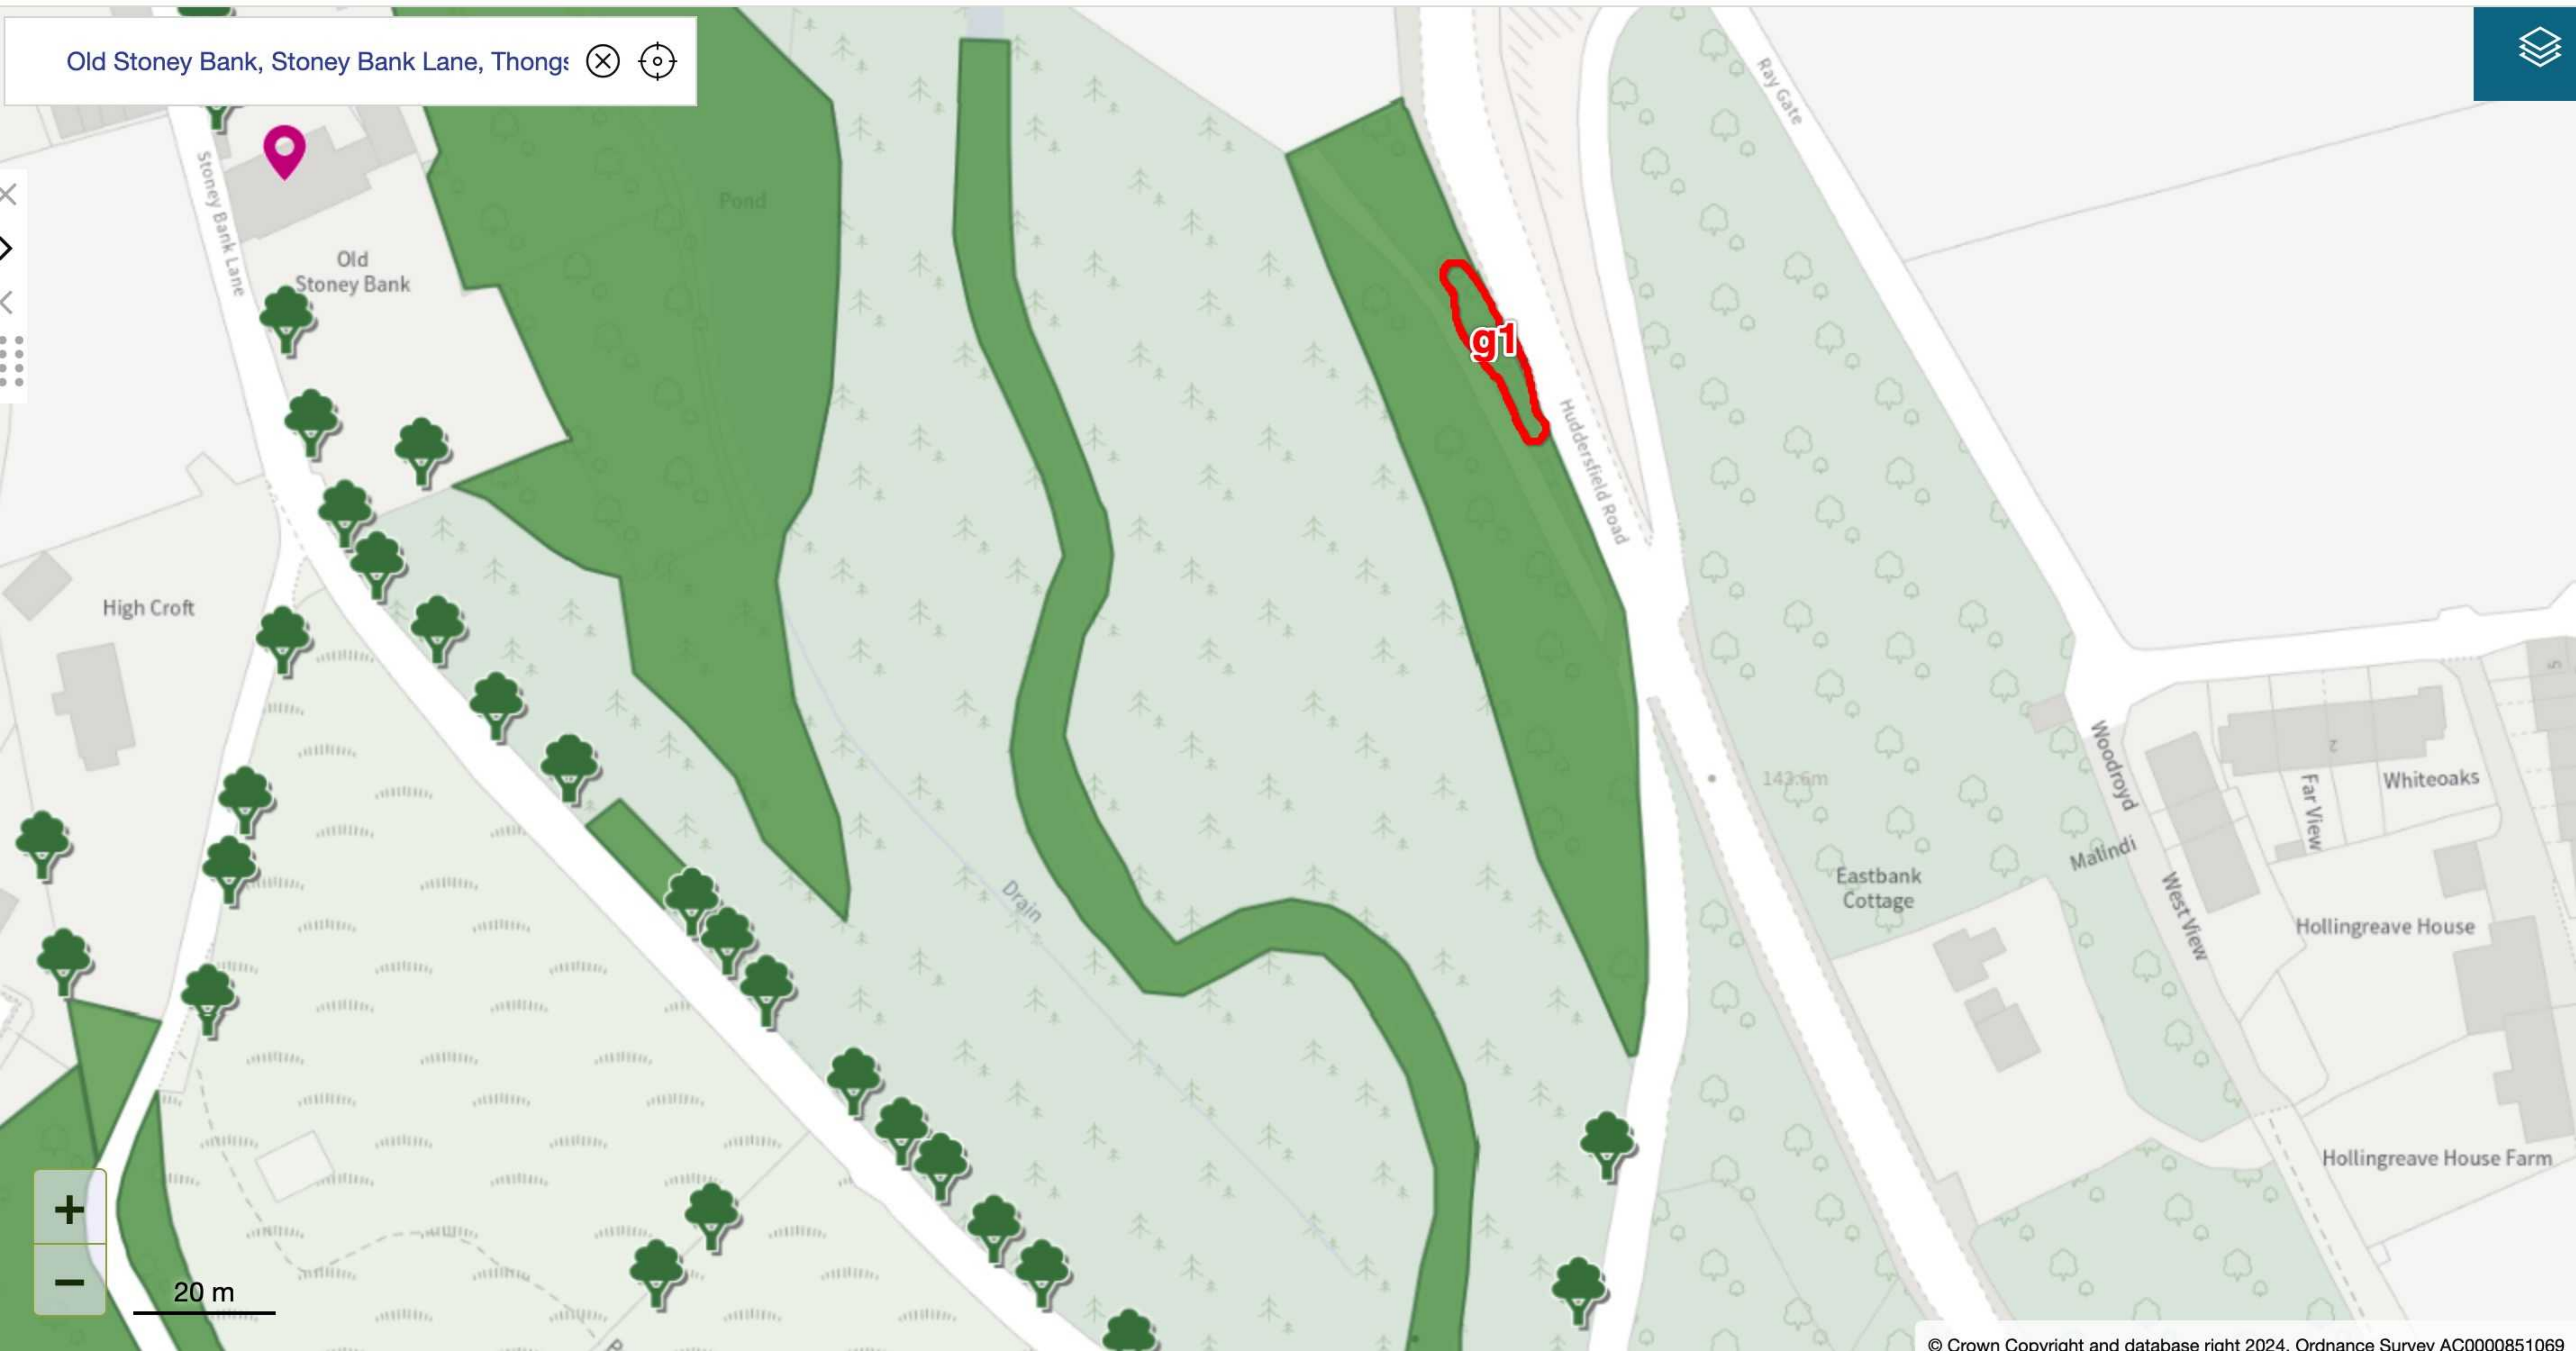

20 m

Old Stoney Bank

High Croft

g1

Huddersfield Road

Ray Gate

Drain

142.6m

Eastbank Cottage

Woodroyd Malindi

West View

Far View

Whiteoaks

Hollingreave House

Hollingreave House Farm