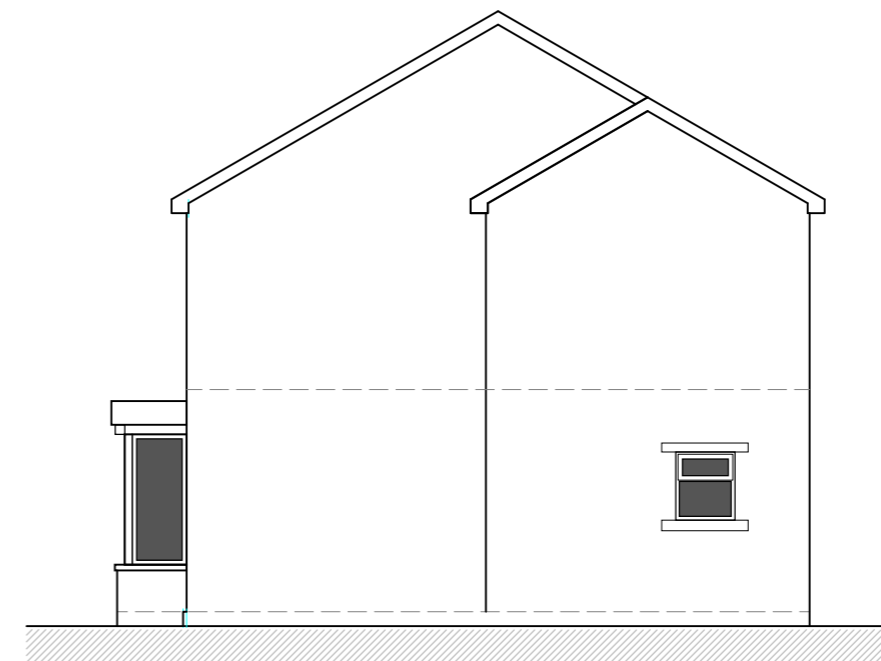

NORTH WEST ELEVATION

SOUTH WEST ELEVATION

SOUTH EAST ELEVATION

NORTH EAST ELEVATION

R01 - Plan prepared

WOOD ASSOCIATES
 architecture+interiors
 The Woodshed@Number 11, Thurstonland, Huddersfield, HD4 6YB

P R O J E C T

Proposed Extension & Alterations,
 4 Thong Lane, Thongsbridge,
 Holmfirth, HD9 3TY

T I T L E

ELEVATIONS ; EXISTING

S C A L E D A T E D R A W I N G N o .

1 : 100 @ A3

Oct 2024

24040D-24-R01