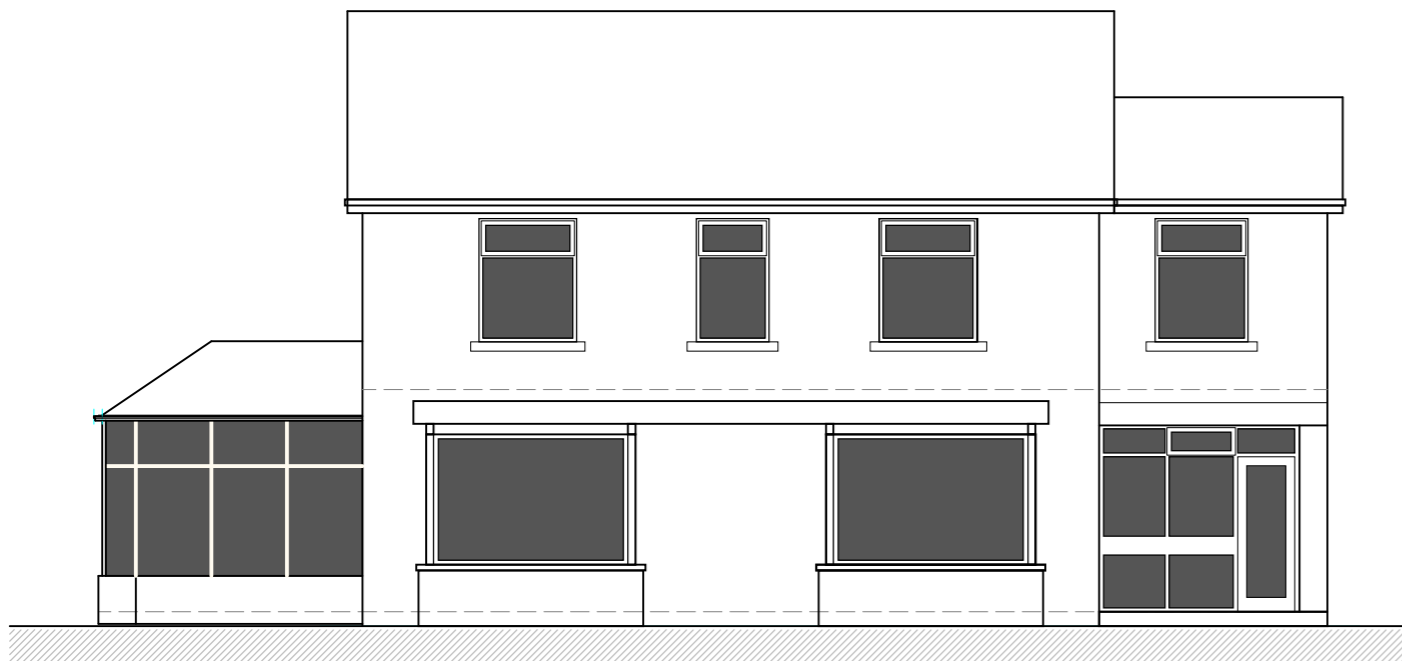

NORTH WEST ELEVATION

SOUTH WEST ELEVATION

SOUTH EAST ELEVATION

NORTH EAST ELEVATION

R01 - Plan prepared

WOOD ASSOCIATES
 architecture+interiors
 The Woodshed@Number 11, Thurstonland, Huddersfield, HD4 6YB

P R O J E C T

Proposed Extension & Alterations,
 4 Thong Lane, Thongsbridge,
 Holmfirth, HD9 3TY

T I T L E

ELEVATIONS ; EXISTING

S C A L E D A T E D R A W I N G N o .

1 : 100 @ A3

Oct 2024

24040D-24-R01