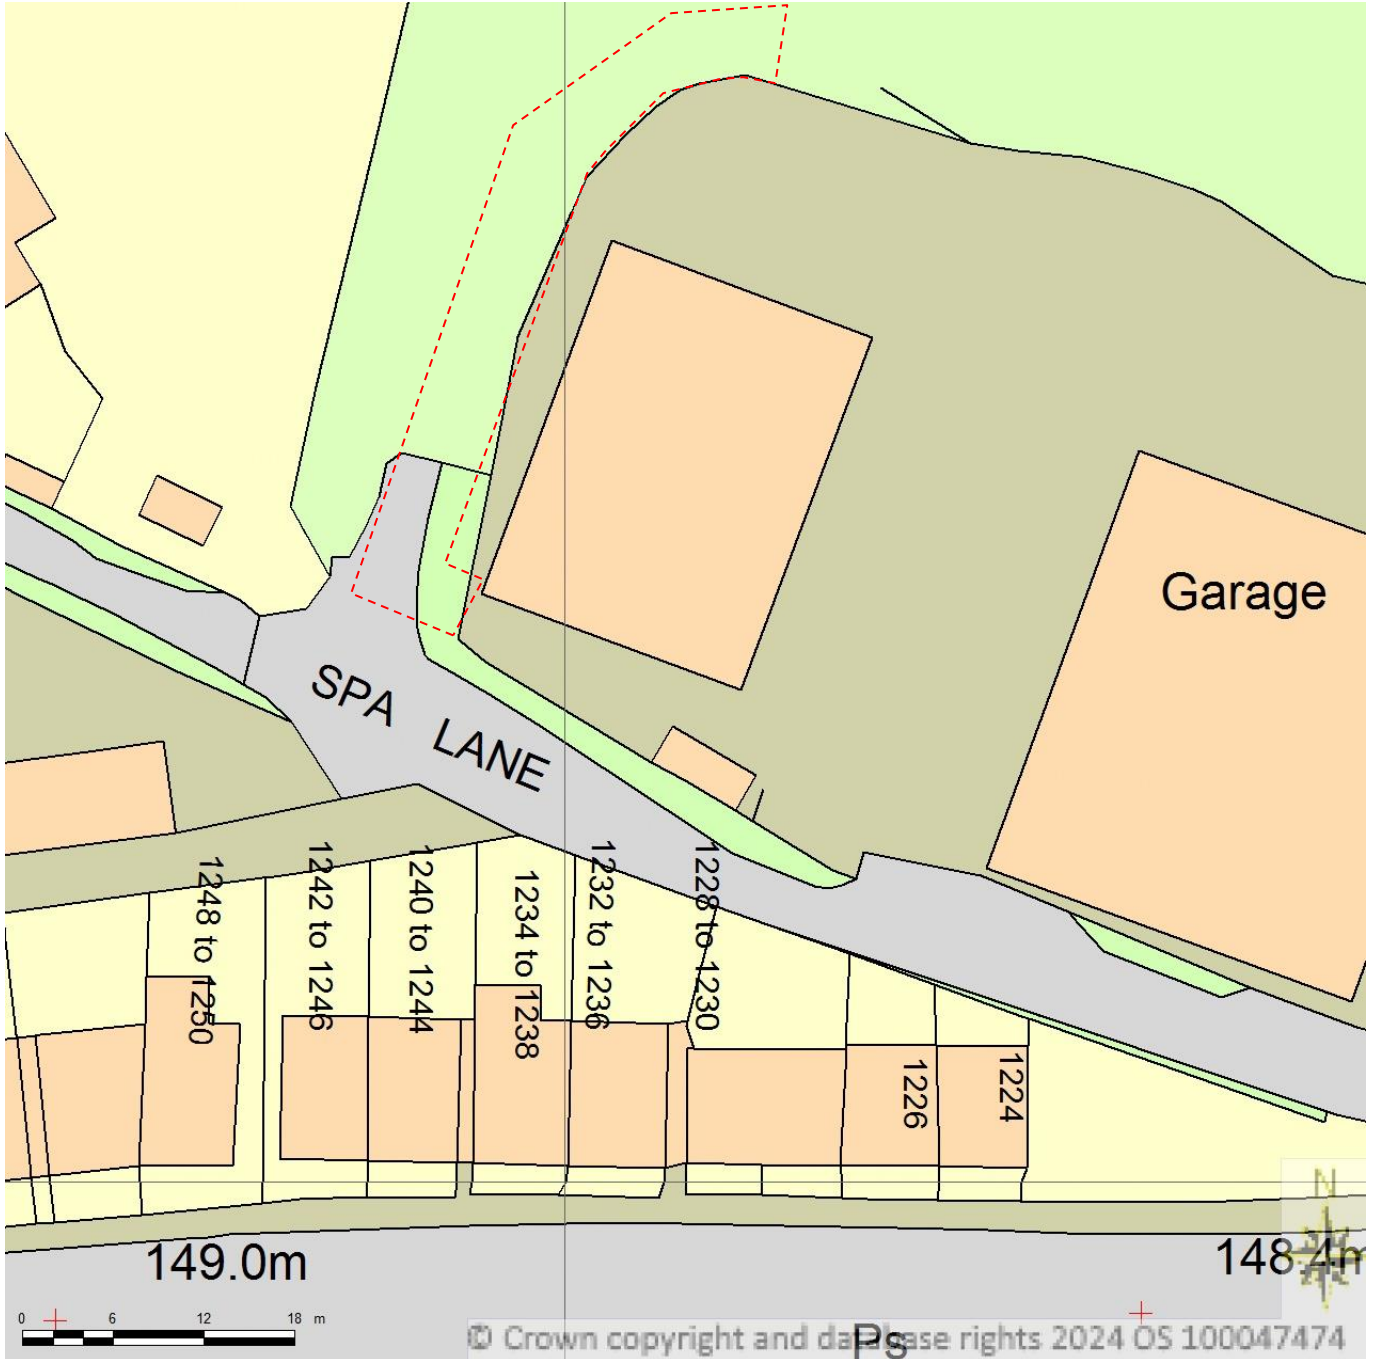

BLOCK/SITE PLAN
AREA 90m x 90m
SCALE 1:500 on A4
CENTRE COORDINATES: 408708, 414033

Supplied by Streetwise Maps Ltd
www.streetwise.net
Licence No: 100047474
25/10/2024 13:33:47