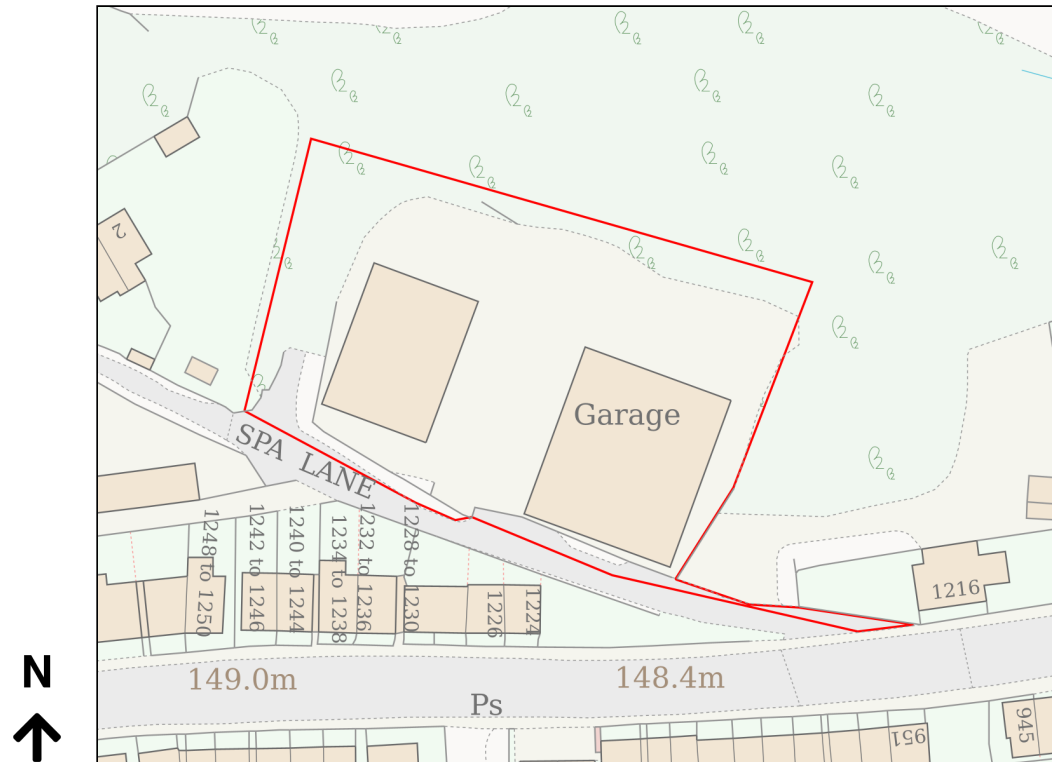

# Location Plan

Site Address: Powertec, Bath Works, Lamb Hey, Spa Lane, Linthwaite, Huddersfield, HD7 5QB

Date Produced: 28-Oct-2024

Scale: 1:1250 @A4

Planning Portal Reference: PP-13514775v1