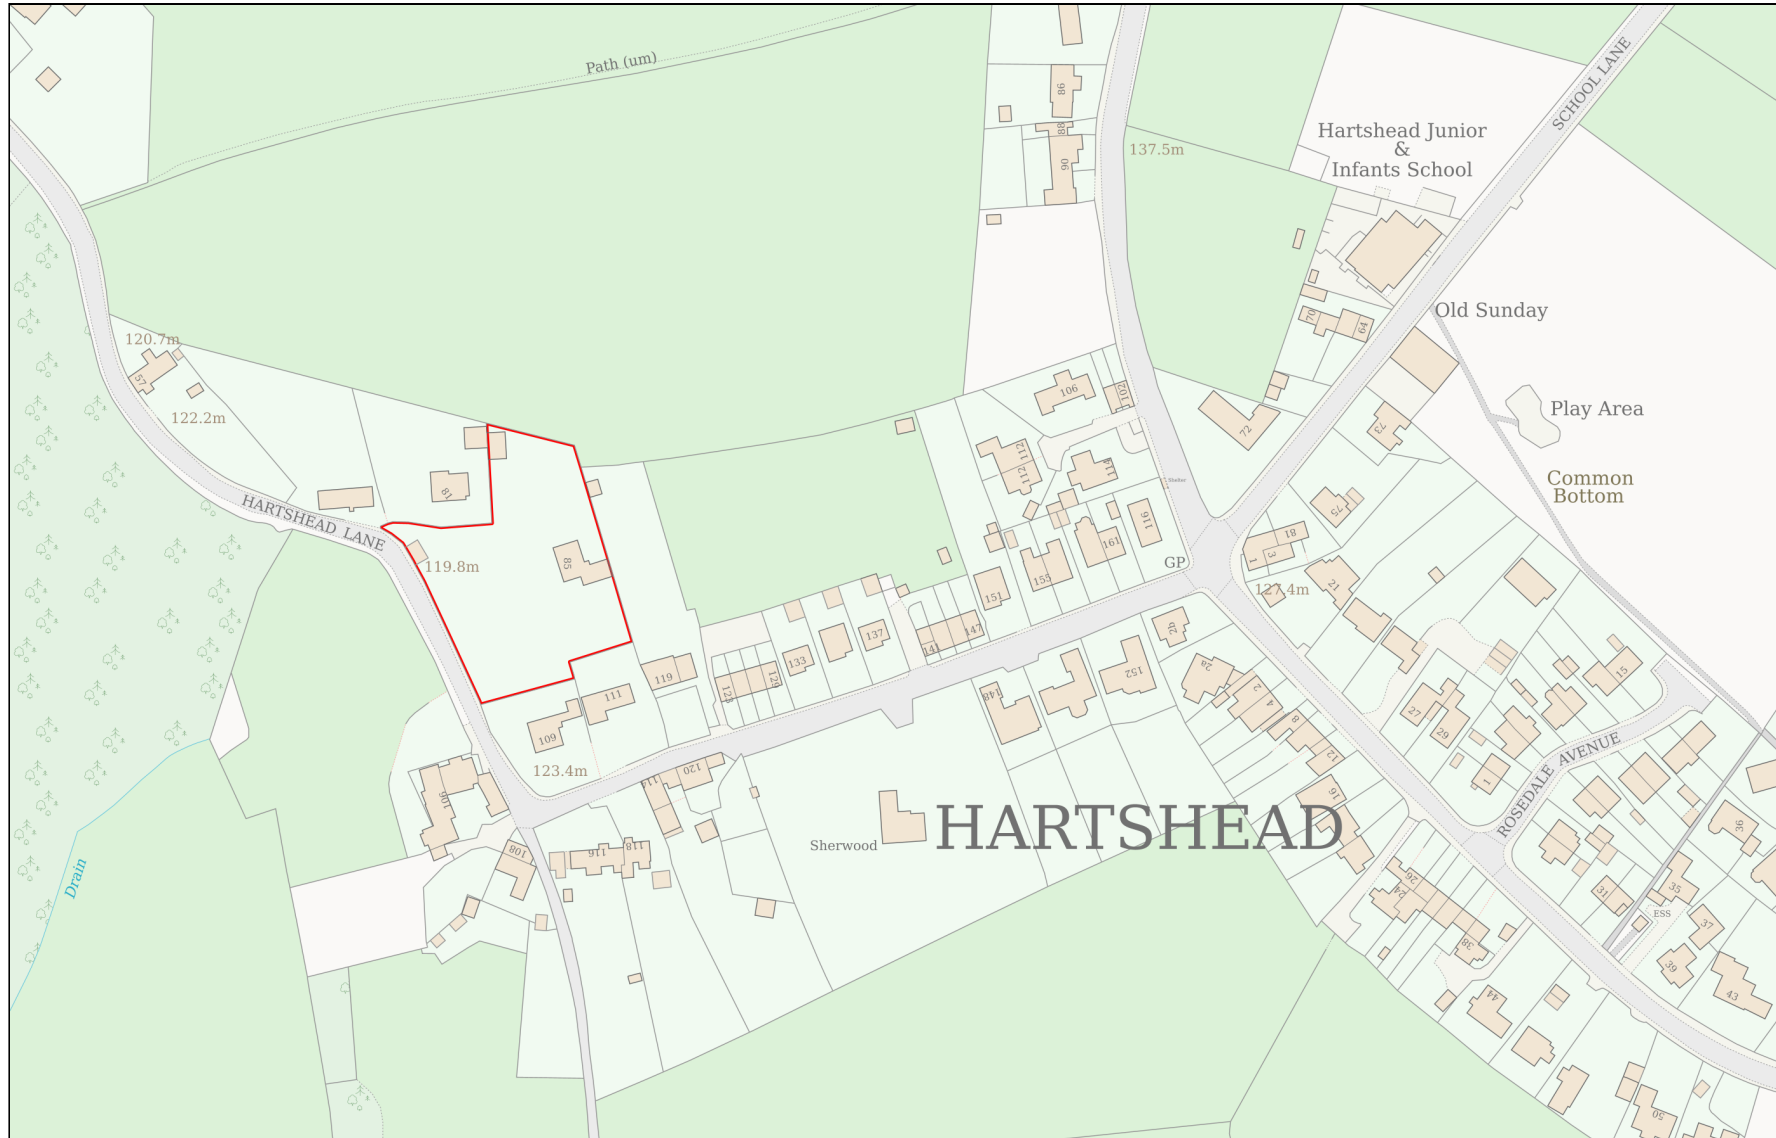

Location Plan

Site Address: 85, Hartshead Lane, Hartshead, Liversedge, WF15 8AL

Date Produced: 23-Oct-2024

Scale: 1:2500 @A4

Planning Portal Reference: PP-13478958v1