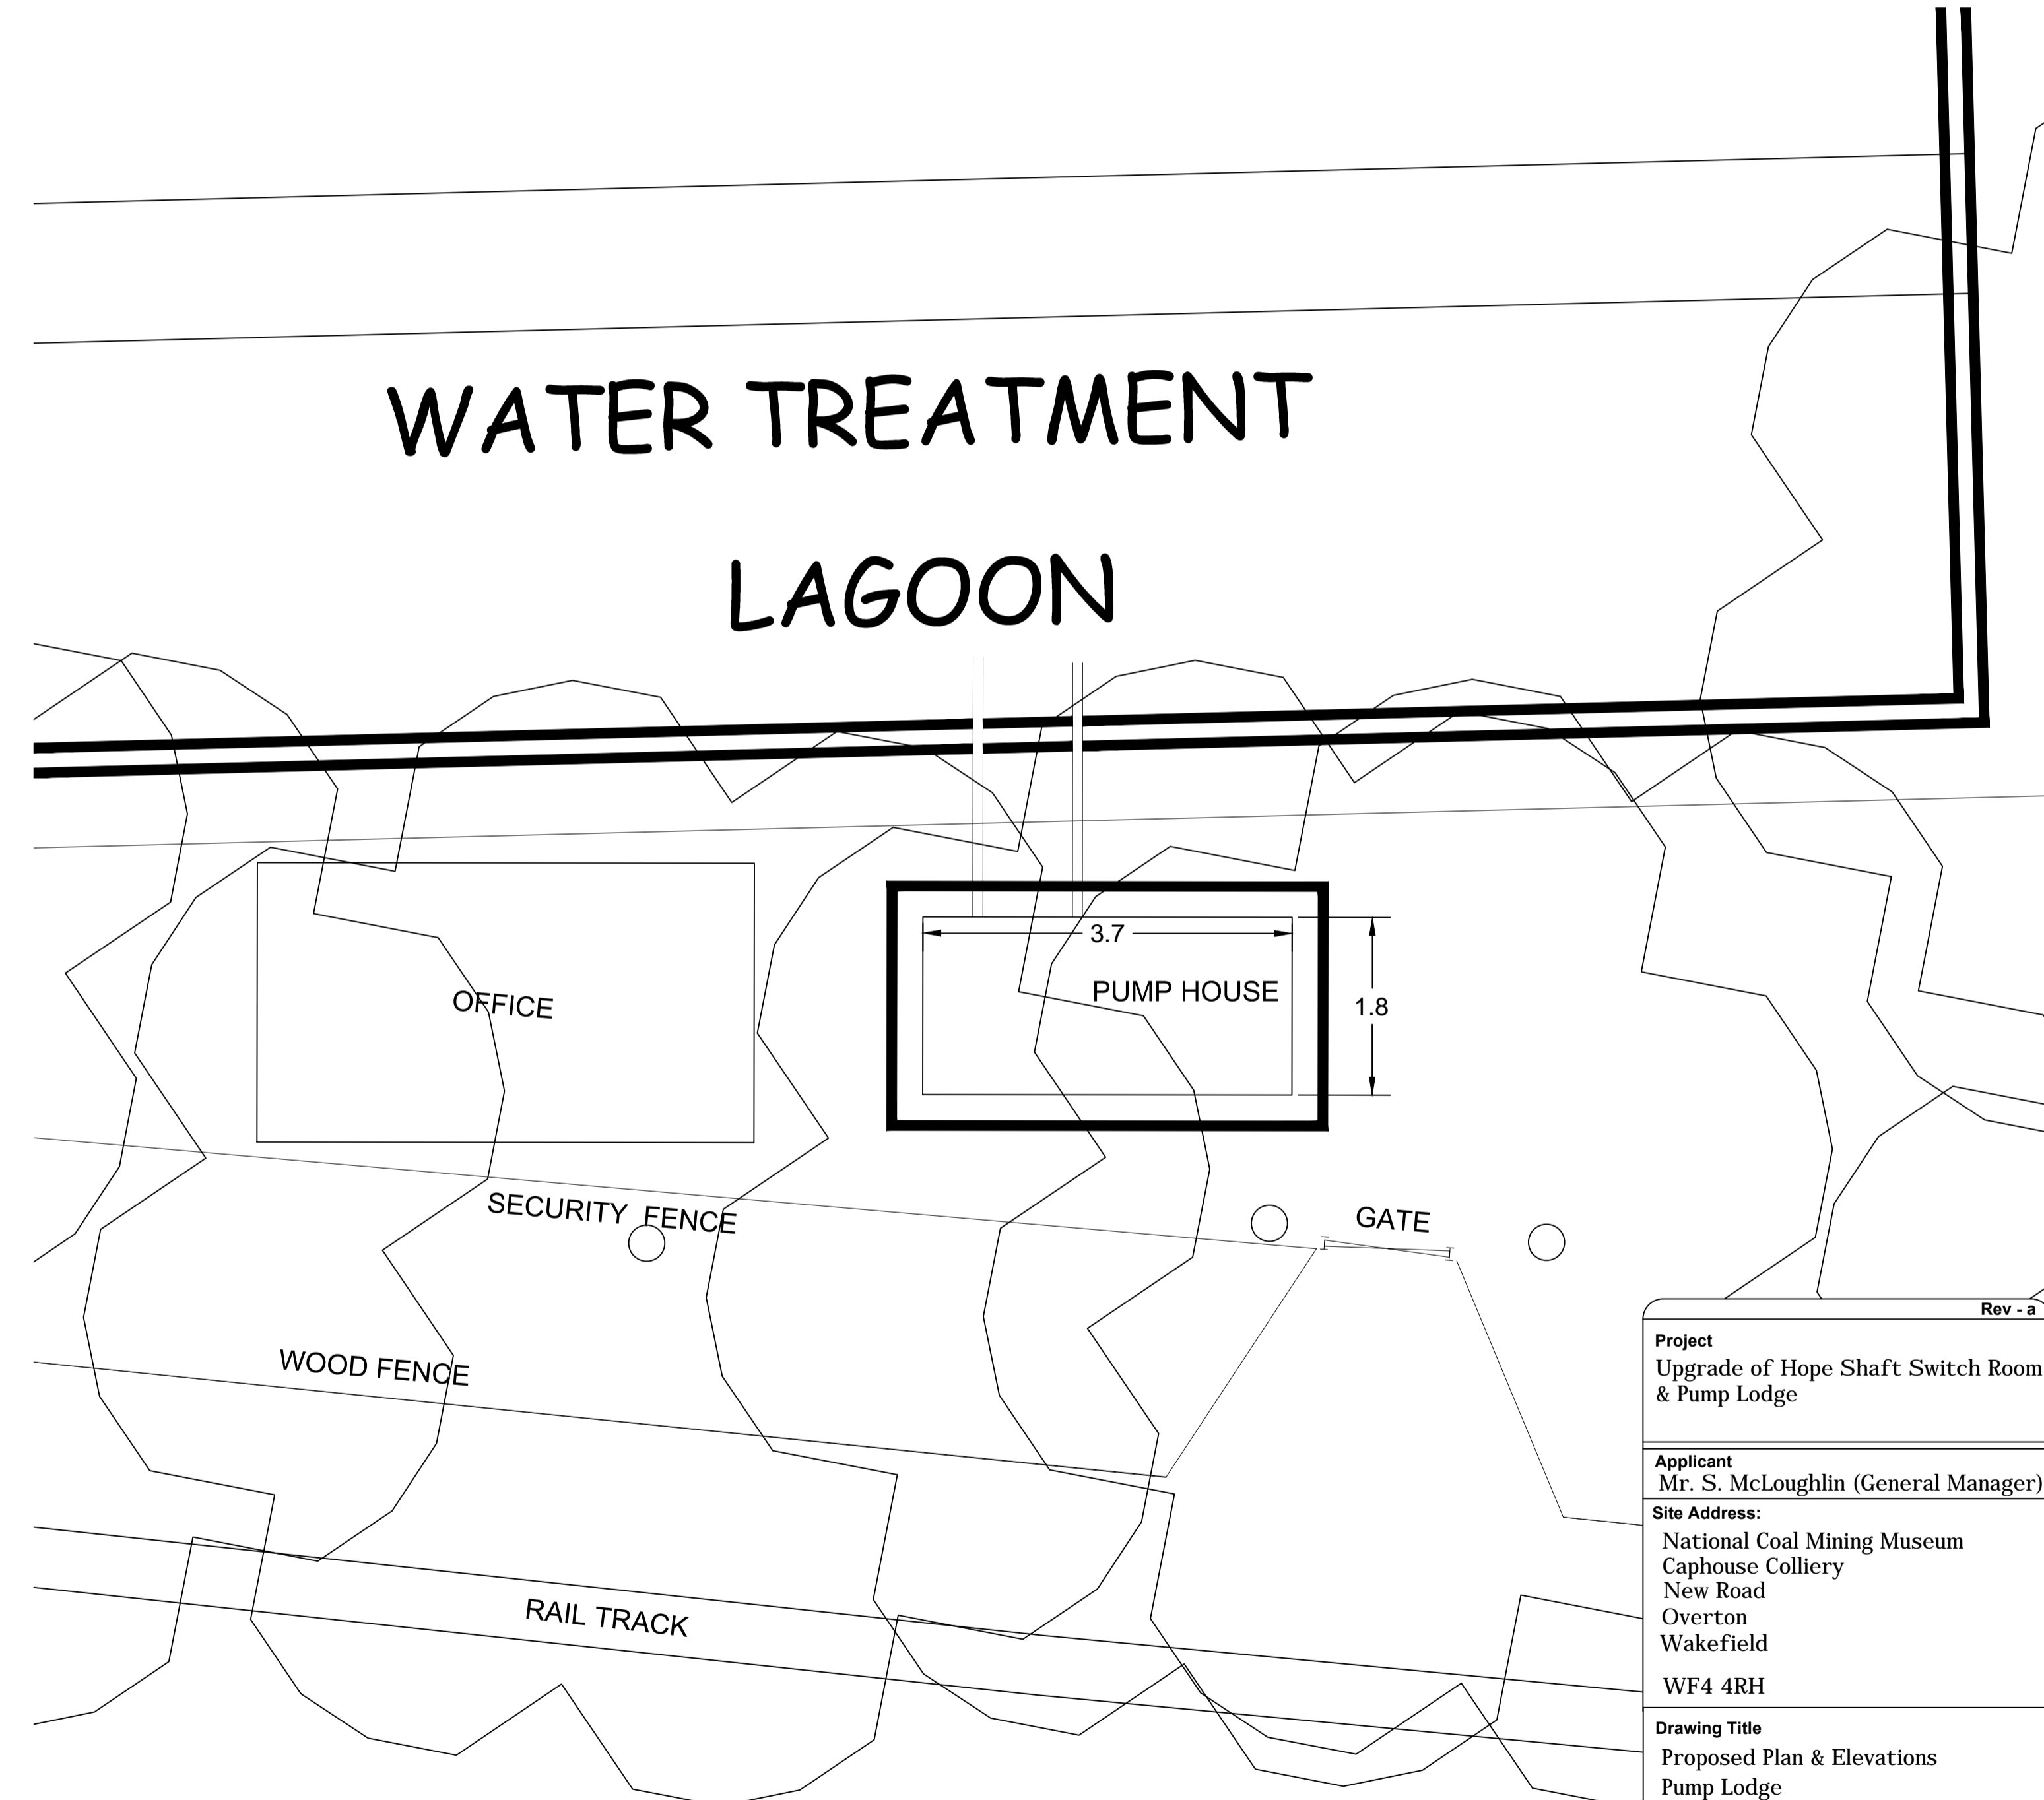

PROPOSED SOUTH ELEVATION

EXISTING SOUTH VIEW

PROPOSED NORTH ELEVATION

PROPOSED EAST ELEVATION

PROPOSED WEST ELEVATION

PROPOSED PLAN VIEW

Rev - a	
Project Upgrade of Hope Shaft Switch Room & Pump Lodge	
Applicant Mr. S. McLoughlin (General Manager)	
Site Address: National Coal Mining Museum Caphouse Colliery New Road Overton Wakefield WF4 4RH	
Drawing Title Proposed Plan & Elevations Pump Lodge	
1/100	Metres 0 1 2 Elevations
1/200	Metres 0 1 2 Plan
Phone 01924 84586 e mail shaun.mcloughlin@ncm.org.uk	
Plan No. NCMME/PP6/04	Date Oct 2024