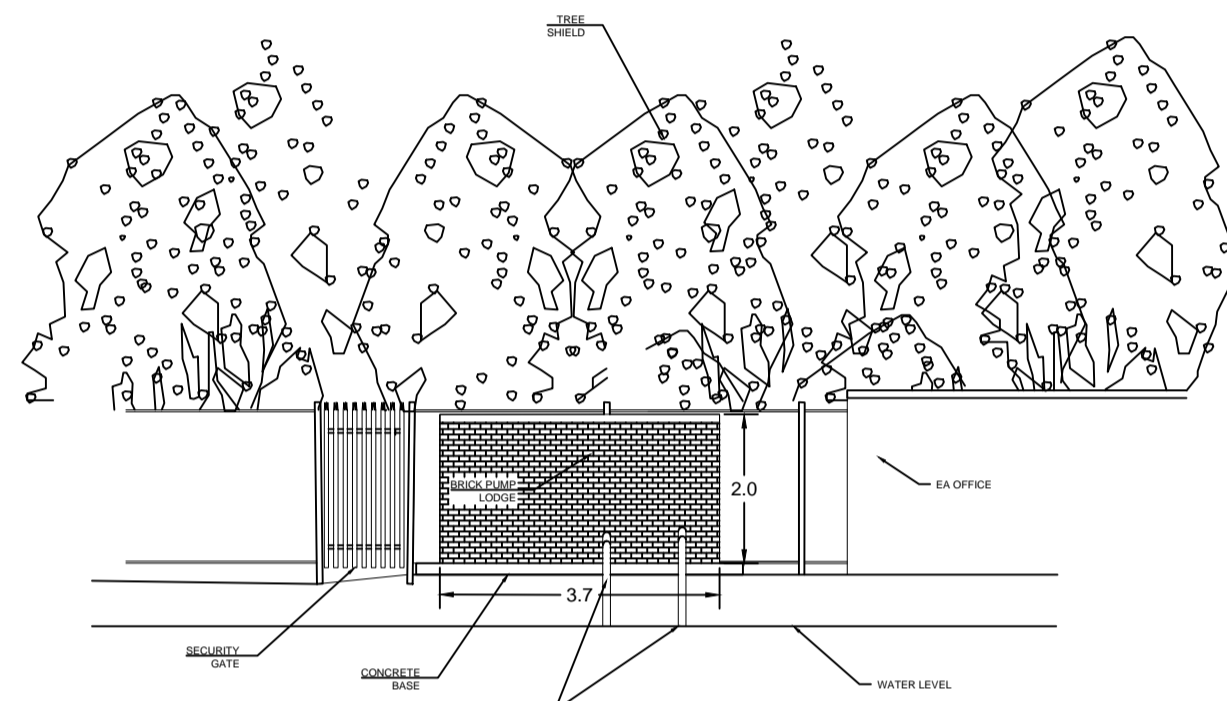

PROPOSED SOUTH ELEVATION

EXISTING SOUTH VIEW

PROPOSED NORTH ELEVATION

PROPOSED EAST ELEVATION

PROPOSED WEST ELEVATION

PROPOSED PLAN VIEW

Rev - a	
Project Upgrade of Hope Shaft Switch Room & Pump Lodge	
Applicant Mr. S. McLoughlin (General Manager)	
Site Address: National Coal Mining Museum Caphouse Colliery New Road Overton Wakefield WF4 4RH	
Drawing Title Proposed Plan & Elevations Pump Lodge	
1/100	Metres 0 1 2 Elevations
1/200	Metres 0 1 2 Plan
Phone 01924 84586 e mail shaun.mcloughlin@ncm.org.uk	
Plan No. NCMME/PP6/04	Date Oct 2024