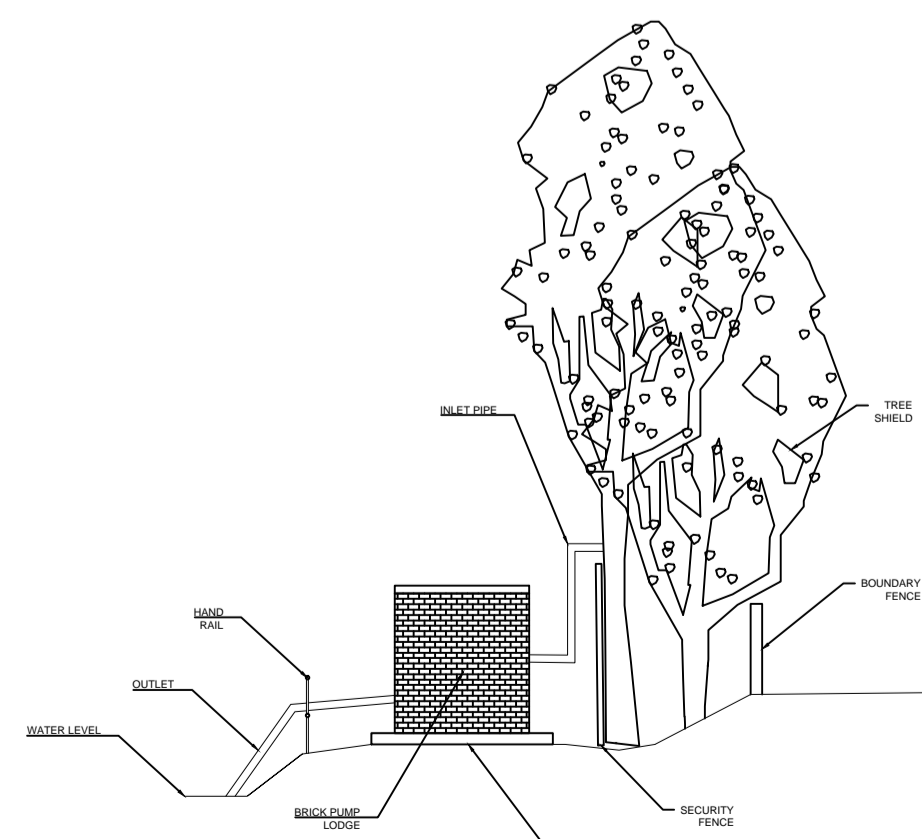

PROPOSED SOUTH ELEVATION

EXISTING SOUTH VIEW

PROPOSED NORTH ELEVATION

PROPOSED EAST ELEVATION

PROPOSED WEST ELEVATION

PROPOSED PLAN VIEW

Rev - a	
Project Upgrade of Hope Shaft Switch Room & Pump Lodge	
Applicant Mr. S. McLoughlin (General Manager)	
Site Address: National Coal Mining Museum Caphouse Colliery New Road Overton Wakefield WF4 4RH	
Drawing Title Proposed Plan & Elevations Pump Lodge	
1/100	Metres 0 1 2 Elevations
1/200	Metres 0 1 2 Plan
Phone 01924 84586 e mail shaun.mcloughlin@ncm.org.uk	
Plan No. NCMME/PP6/04	Date Oct 2024