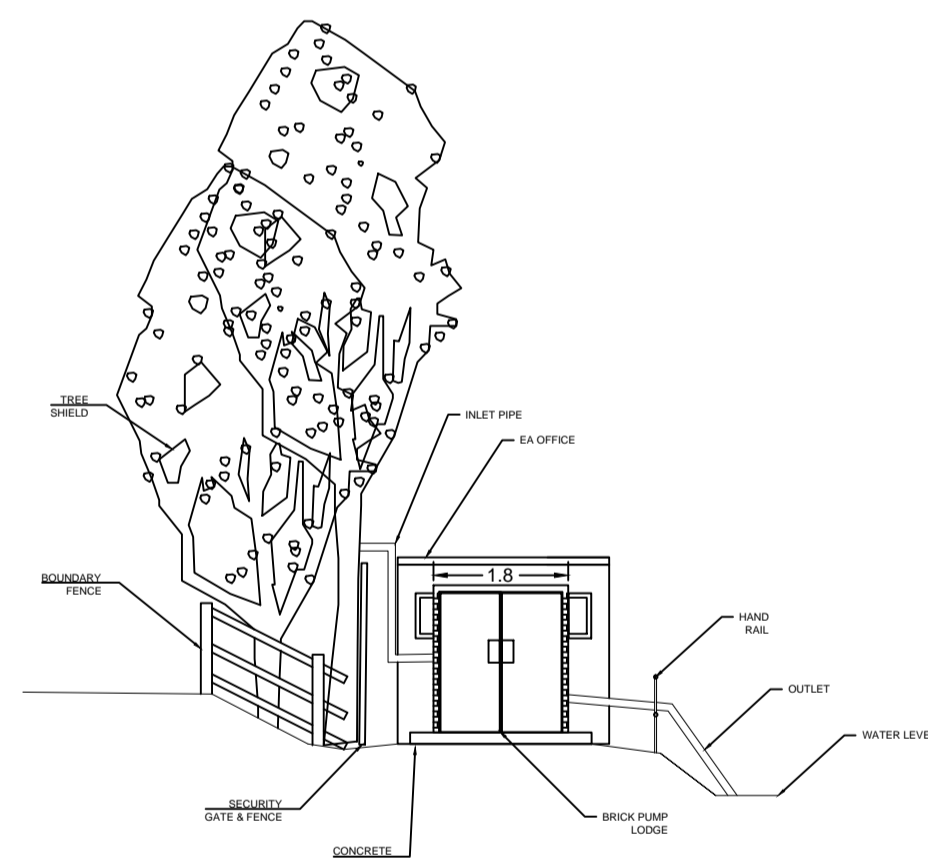

PROPOSED SOUTH ELEVATION

EXISTING SOUTH VIEW

PROPOSED NORTH ELEVATION

PROPOSED EAST ELEVATION

PROPOSED WEST ELEVATION

PROPOSED PLAN VIEW

Rev - a	
Project Upgrade of Hope Shaft Switch Room & Pump Lodge	
Applicant Mr. S. McLoughlin (General Manager)	
Site Address: National Coal Mining Museum Caphouse Colliery New Road Overton Wakefield WF4 4RH	
Drawing Title Proposed Plan & Elevations Pump Lodge	
1/100	Metres 0 1 2 Elevations
1/200	Metres 0 1 2 Plan
Phone 01924 84586 e mail shaun.mcloughlin@ncm.org.uk	
Plan No. NCMME/PP6/04	Date Oct 2024