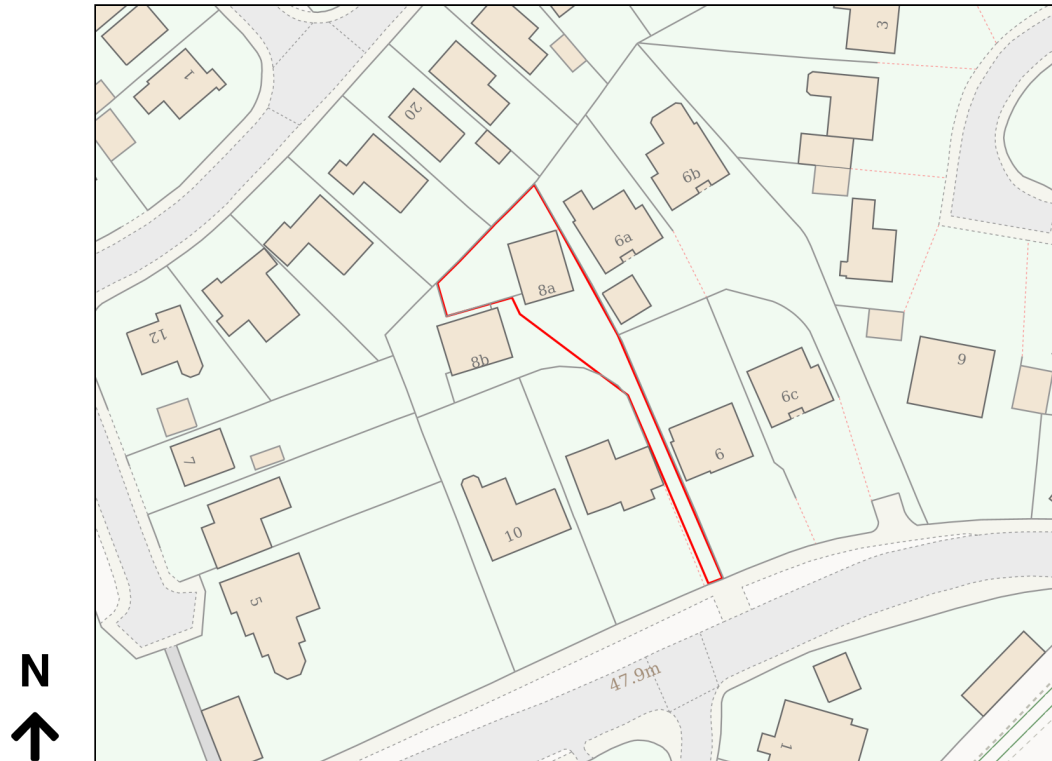

# Location Plan

Site Address: 8b, Huddersfield Road, Mirfield, WF14 9HE

Date Produced: 28-Sep-2024

Scale: 1:1250 @A4

Planning Portal Reference: PP-13234591v1