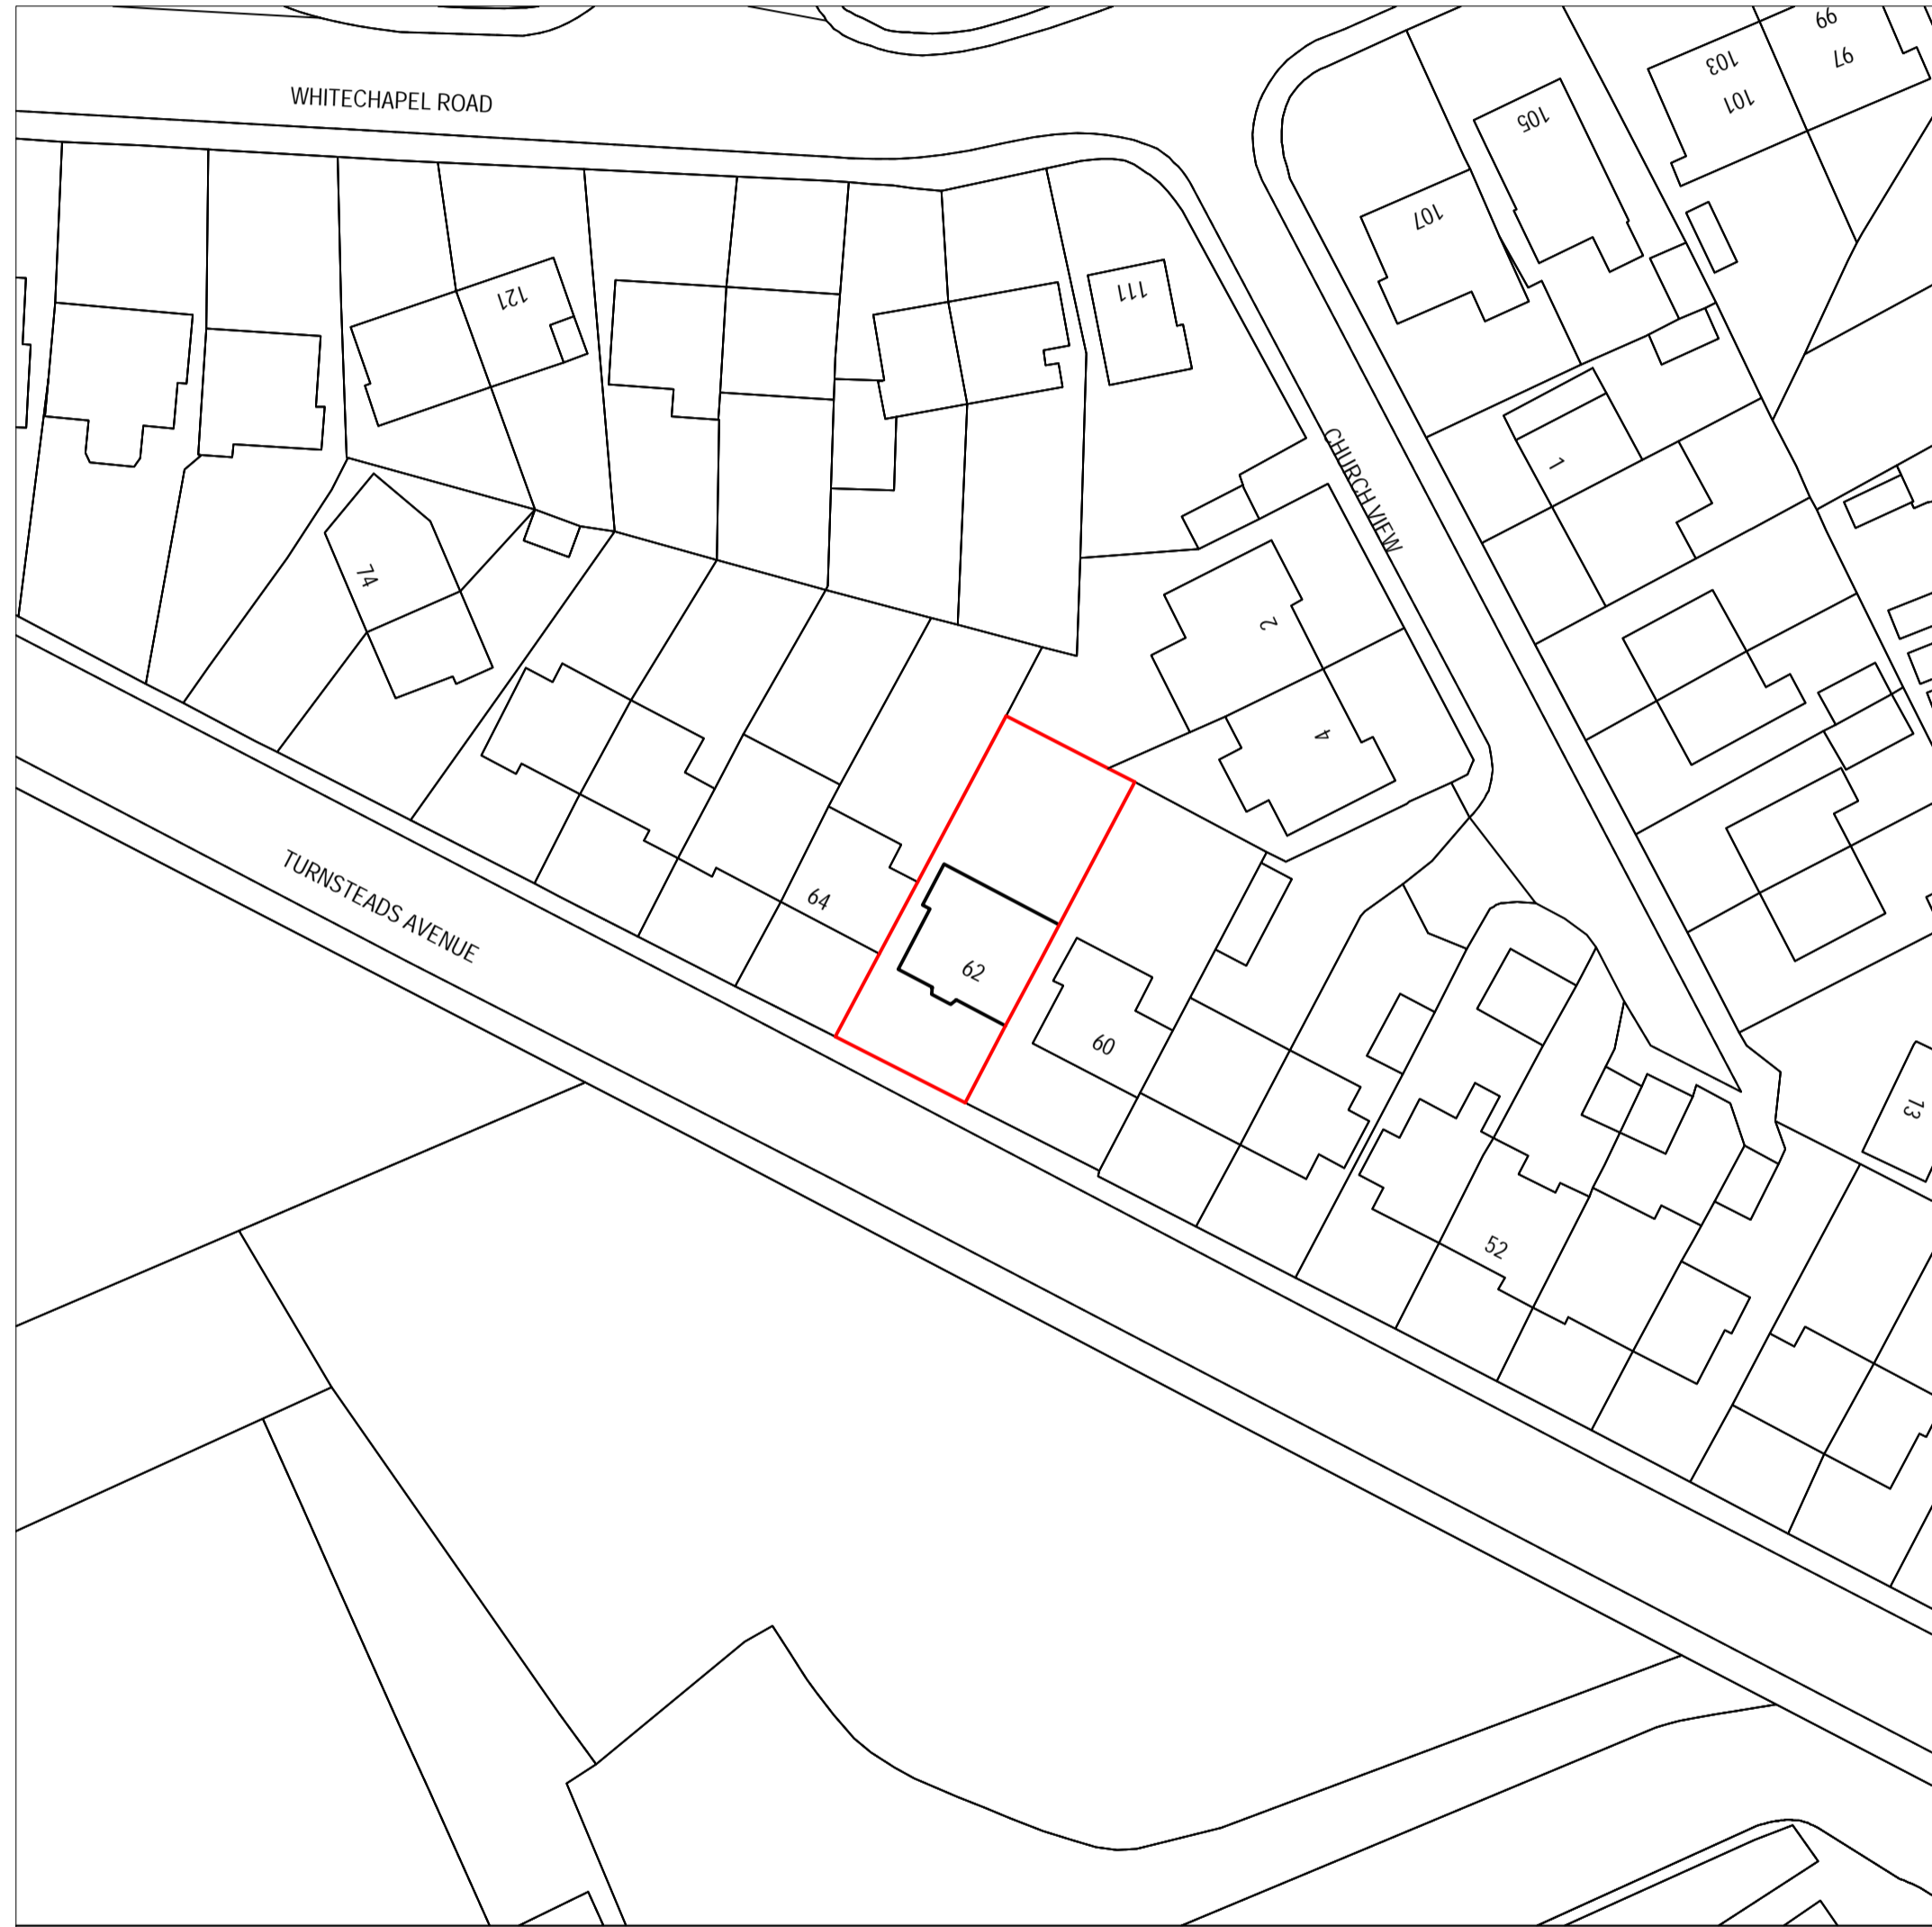

Location Plan  
 Scale 1:1250  
 © Crown Copyright and database rights 2024  
 OS 100047474

Existing Block Plan  
 Scale 1:500  
 © Crown Copyright and database rights 2024  
 OS 100047474

Proposed Block Plan  
 Scale 1:500  
 © Crown Copyright and database rights 2024  
 OS 100047474

**Arkiplan**

ArkiPlan Architectural Ltd Enquiries@ArkiPlan.co.uk  
 Lytchett House, 13 Freeland Park, Wareham Road, Poole, Dorset, BH16 6FA

Site	62 Turnsteads Avenue, Cleckheaton BD19 3AL	Date	19.09.2024
		Sheet	24-1618 D01 REV 01
		Job	New Extension
Title Number	WYK662095	Scale	1:500, 1:1250 @A1, 1:1000, 1:2500 @A3
		Title	As Shown