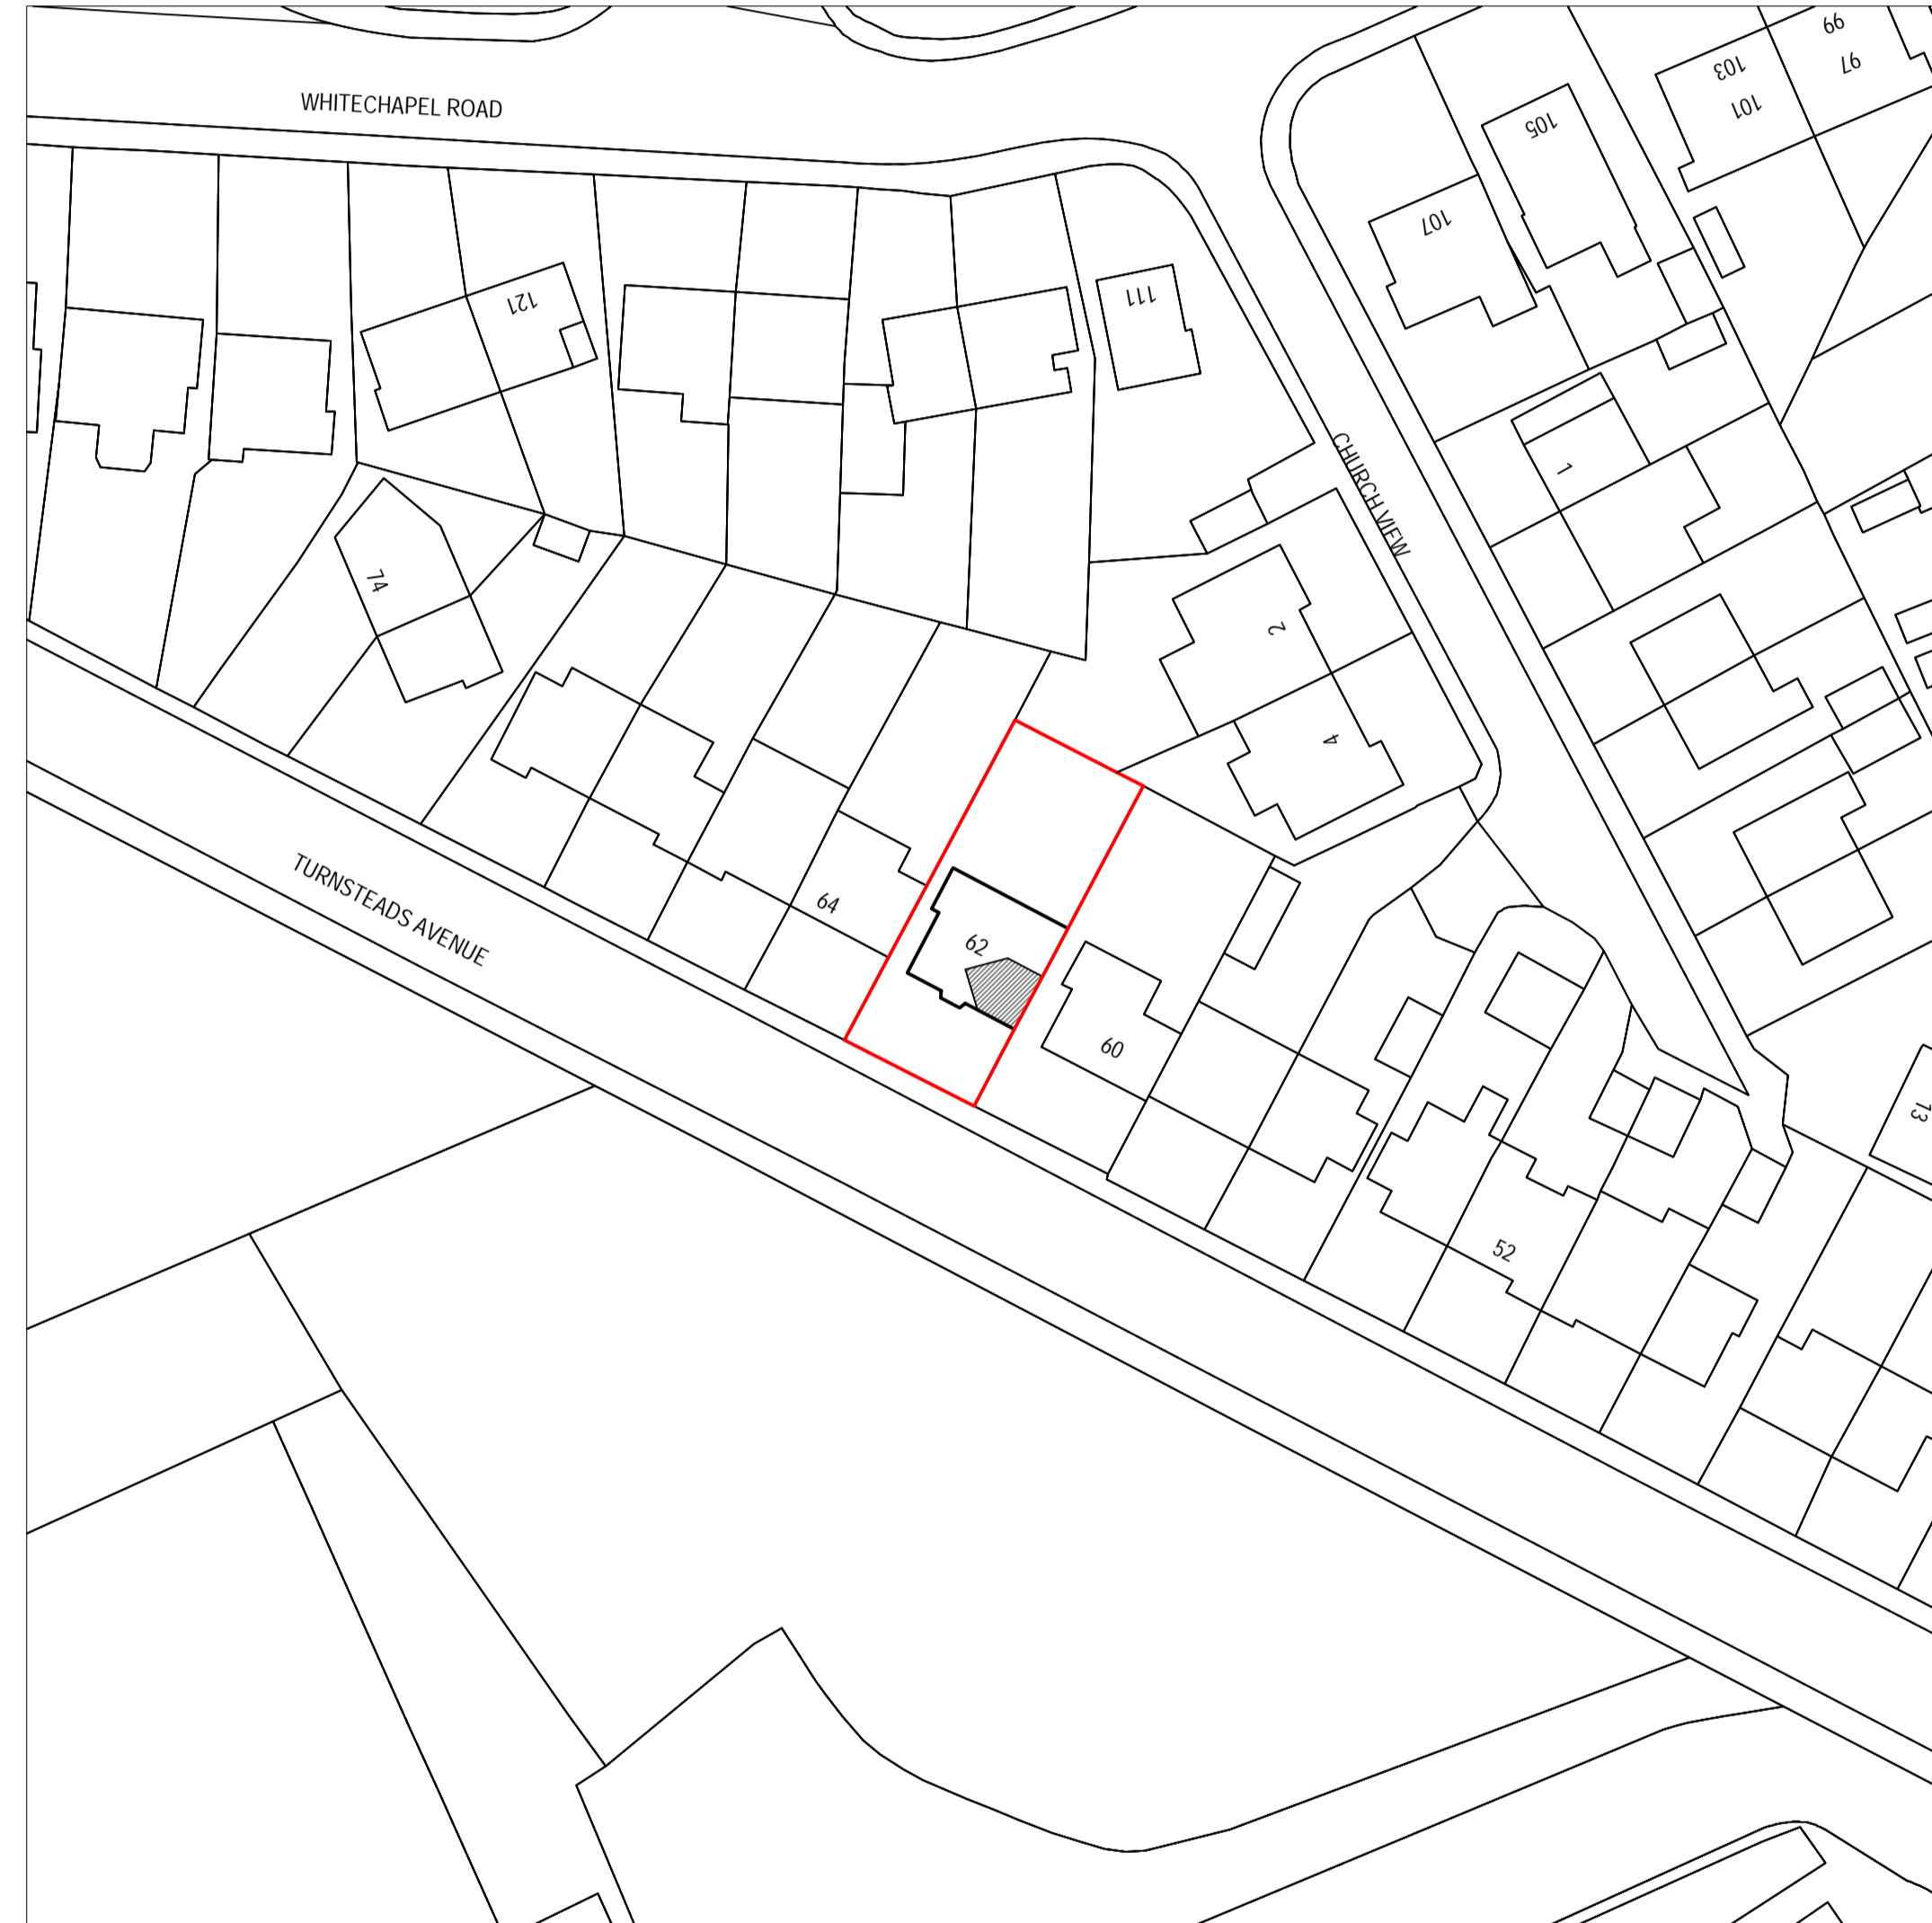

Location Plan  
 Scale 1:1250  
 © Crown Copyright and database rights 2024  
 OS 100047474

Existing Block Plan  
 Scale 1:500  
 © Crown Copyright and database rights 2024  
 OS 100047474

Proposed Block Plan  
 Scale 1:500  
 © Crown Copyright and database rights 2024  
 OS 100047474

**Arkiplan**

ArkiPlan Architectural Ltd Enquiries@ArkiPlan.co.uk  
 Lytchett House, 13 Freeland Park, Wareham Road, Poole, Dorset, BH16 6FA

Site	62 Turnsteads Avenue, Cleckheaton BD19 3AL	Date	19.09.2024
		Sheet	24-1618 D01 REV 01
		Job	New Extension
Title Number	WYK662095	Scale	1:500, 1:1250 @A1, 1:1000, 1:2500 @A3
		Title	As Shown