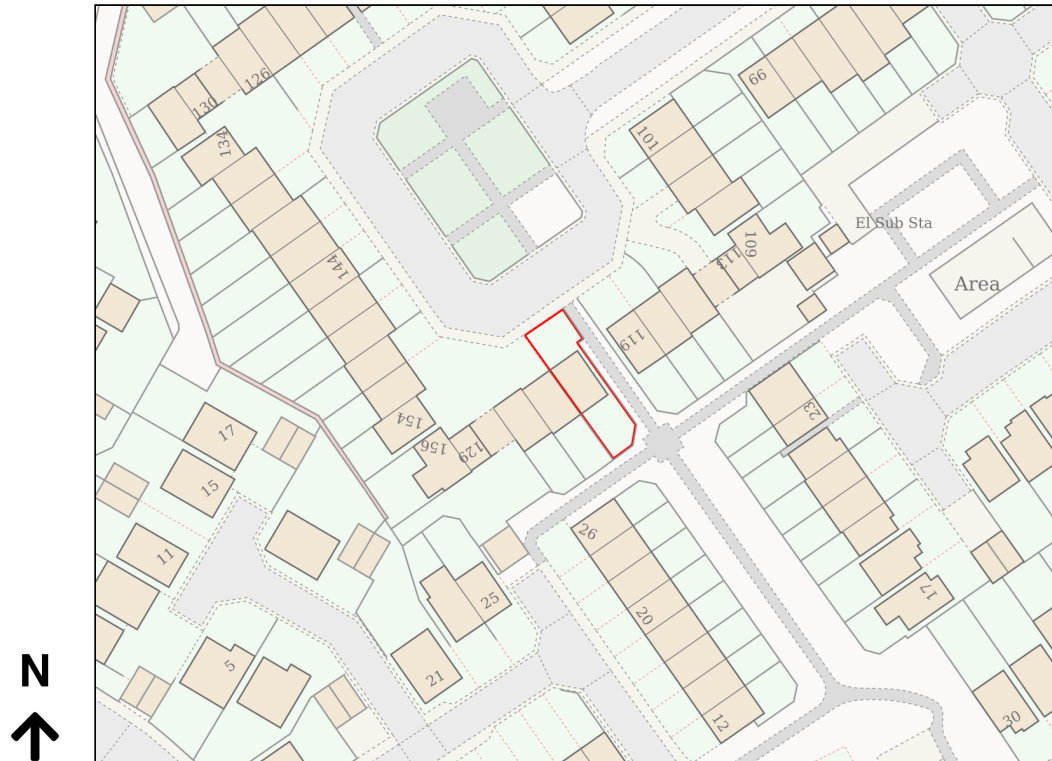

Location Plan

Site Address: 121, Annie Smith Way, Birkby, Huddersfield, HD2 2GB

Date Produced: 24-Sep-2024

Scale: 1:1250 @A4

Planning Portal Reference: PP-13434795v1