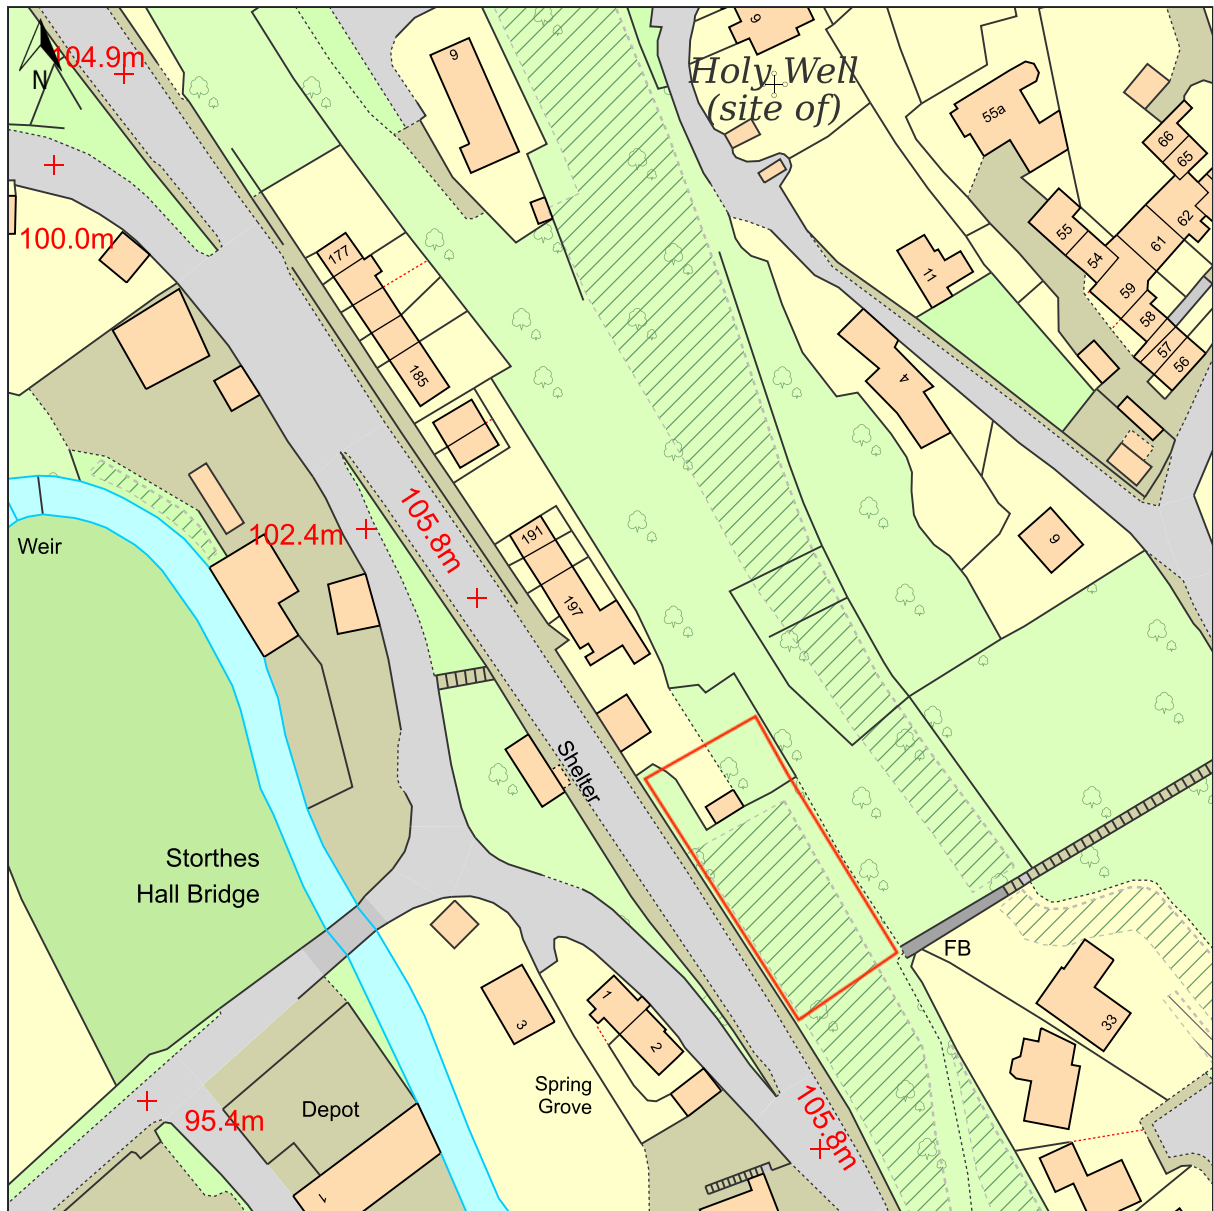

197, PENISTONE ROAD, HUDDERSFIELD, KIRKLEES, HD8 0PH

© Crown copyright and database rights, 2024. Ordnance Survey  
0100031673 Created using Plans by Emapsite

Scale: 1:1250

Paper Size: A4

Notes: