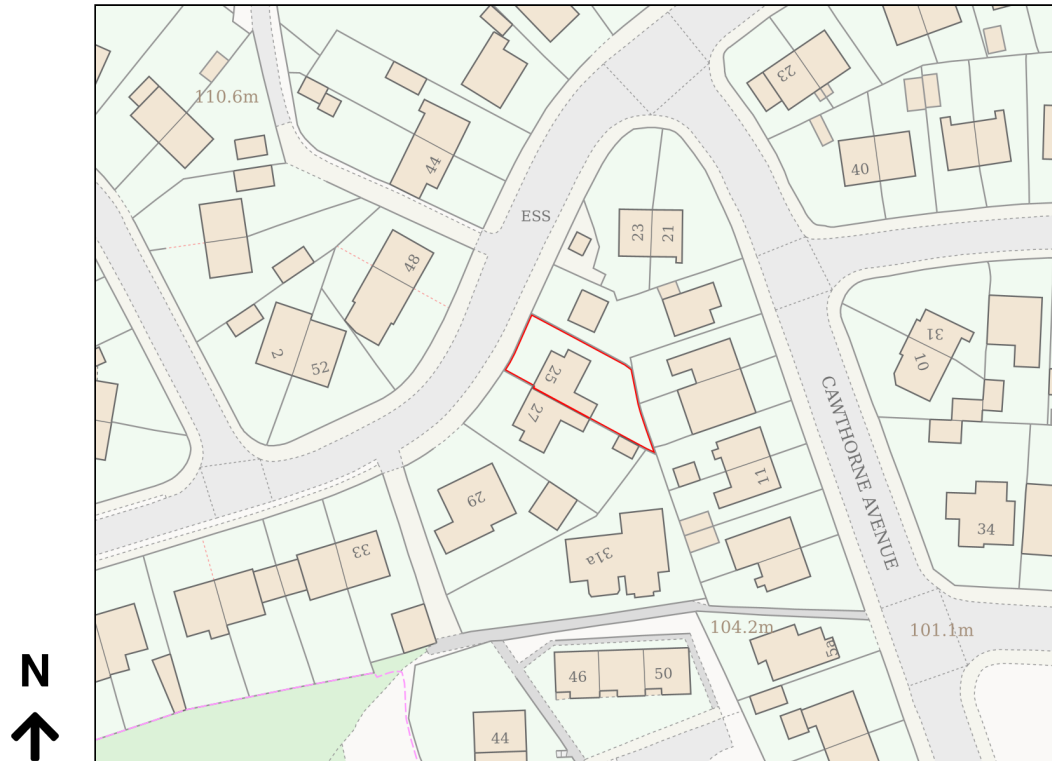

Location Plan

Site Address: 25, York Avenue, Fartown, Huddersfield, HD2 2QU

Date Produced: 11-Sep-2024

Scale: 1:1250 @A4

Planning Portal Reference: PP-13401088v1