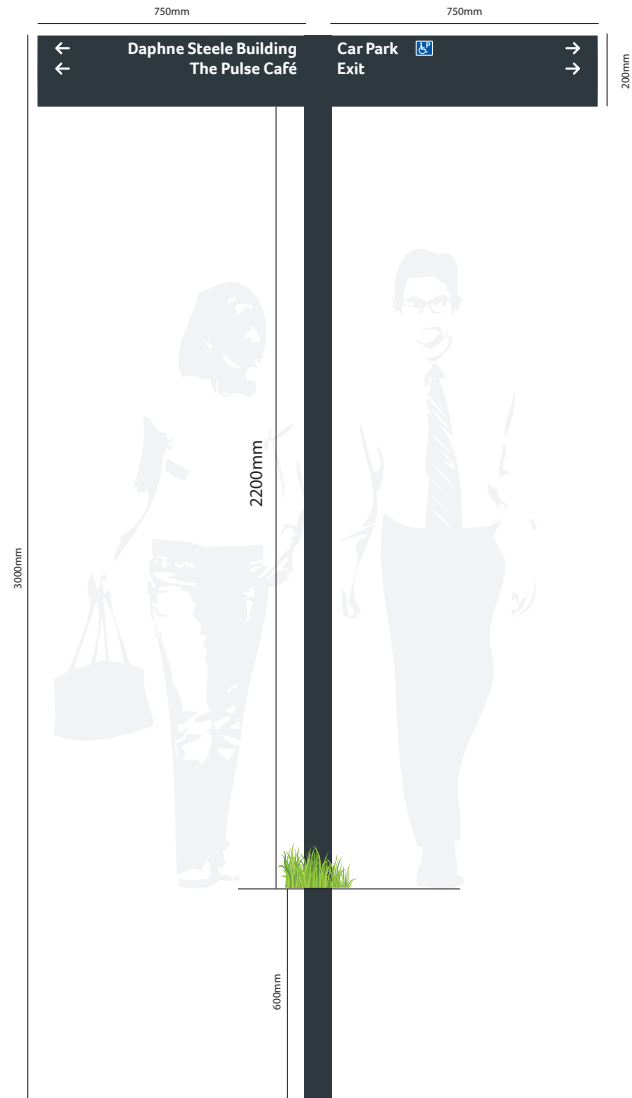

Fingerpost Sign by Carpark

Side 1

Side 2

Sign Reference: 6

Signage Specification

Colours (PMS / CMYK / RAL):

RAL 7016 - Anthracite grey

White

PMS Reflex Blue

Material: Fingerpost sign

Material Finish: TBC

Quantity: 1

Fixings: N/A

Production Method:

Fingerpost sign with 2 x 750mm x 200mm fingers - square end

Signs to have plotted graphics to both faces