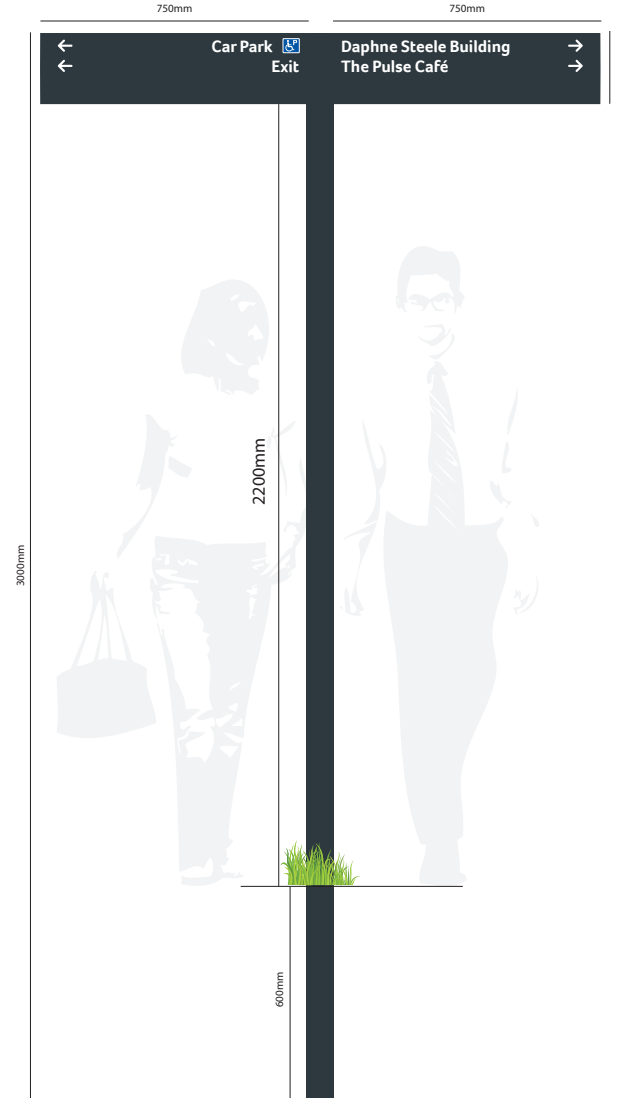

Fingerpost Sign by Carpark

Side 1

Side 2

Sign Reference: 6

Signage Specification

Colours (PMS / CMYK / RAL):

RAL 7016 - Anthracite grey

White

PMS Reflex Blue

Material: Fingerpost sign

Material Finish: TBC

Quantity: 1

Fixings: N/A

Production Method:

Fingerpost sign with 2 x 750mm x 200mm fingers - square end

Signs to have plotted graphics to both faces