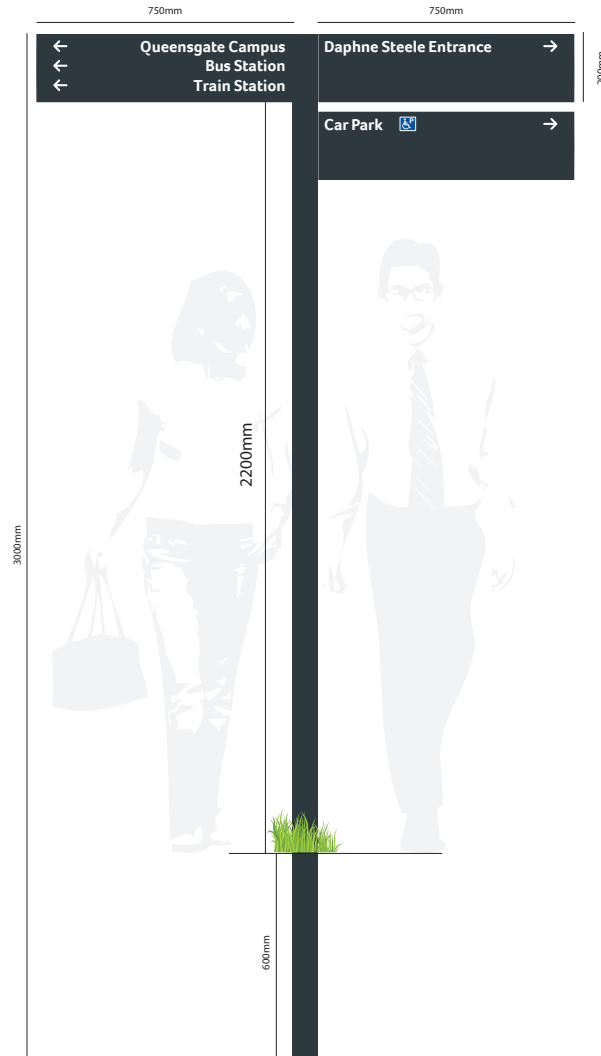

# Fingerpost Sign by Southgate

Side 1

Side 2

**Sign Reference: 5**

**Signage Specification**

**Colours (PMS / CMYK / RAL):**

RAL 7016 - Anthracite grey

White

PMS Reflex Blue

**Material:** Fingerpost sign

**Material Finish:** TBC

**Quantity:** 1

**Fixings:** N/A

**Production Method:**

Fingerpost sign with 3 x 750mm x 200mm fingers - square end

Signs to have plotted graphics to both faces