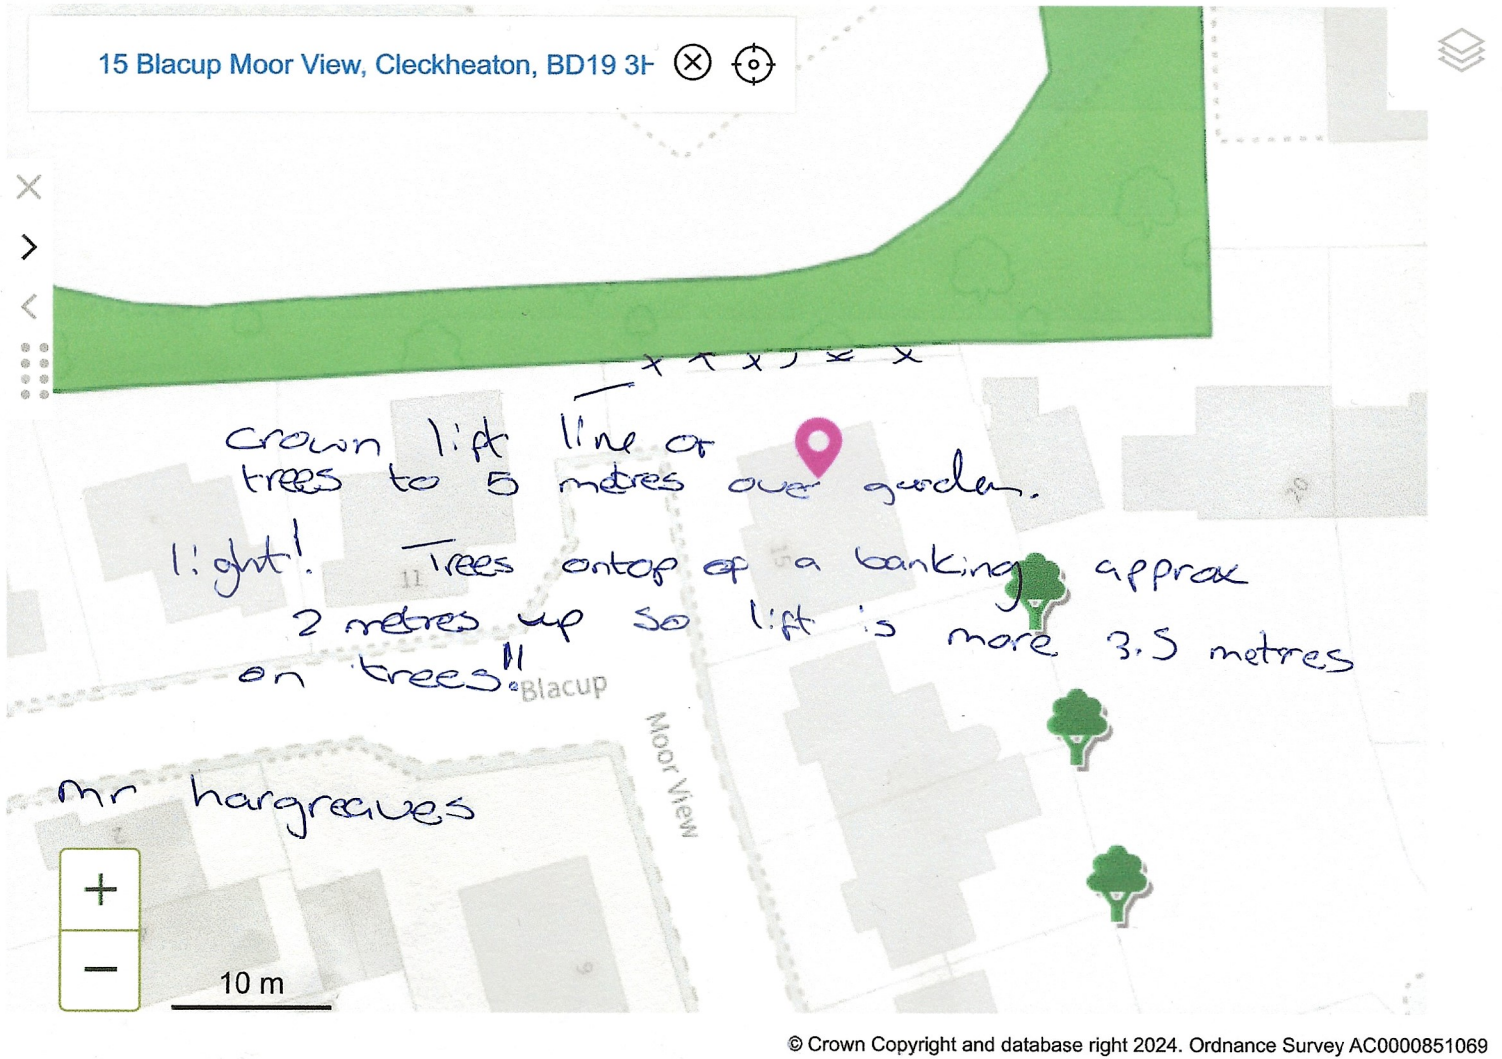

# areas

[View full screen map \( https://mapping.kirklees.gov.uk/connect/analyst/mobile/#/main?mapcfg=Tree%20Preservation%20Orders%20\(Public\)&lang=en-gb\)](https://mapping.kirklees.gov.uk/connect/analyst/mobile/#/main?mapcfg=Tree%20Preservation%20Orders%20(Public)&lang=en-gb)

This map doesn't work well in Internet Explorer, so please use a more up-to-date web browser.