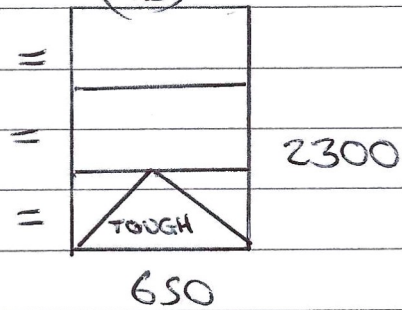

Pump Room

Boiler Room

Room HBO1

(x2)

Room HBO2

(x3)

Room HBO3

(x2)

ALL FRAMES TO BE WHITE ALUMINIUM IN & OUT
WHITE HANDLES

STUB CILLS TO ALL FRAMES

132 FRAMES IN TOTAL