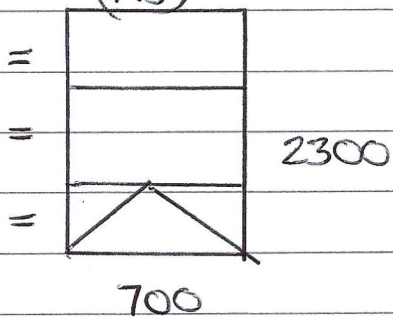

Pump Room

Boiler Room

Room HBO1

(x2)

Room HBO2

(x3)

Room HBO3

(x2)

ALL FRAMES TO BE WHITE ALUMINIUM IN & OUT
WHITE HANDLES

STUB CILLS TO ALL FRAMES

132 FRAMES IN TOTAL