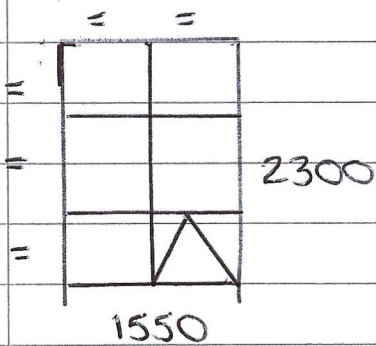

Pump Room

Boiler Room

Room HBO1

(x2)

Room HBO2

(x3)

Room HBO3

(x2)

ALL FRAMES TO BE WHITE ALUMINIUM IN & OUT
WHITE HANDLES

STUB CILLS TO ALL FRAMES

132 FRAMES IN TOTAL