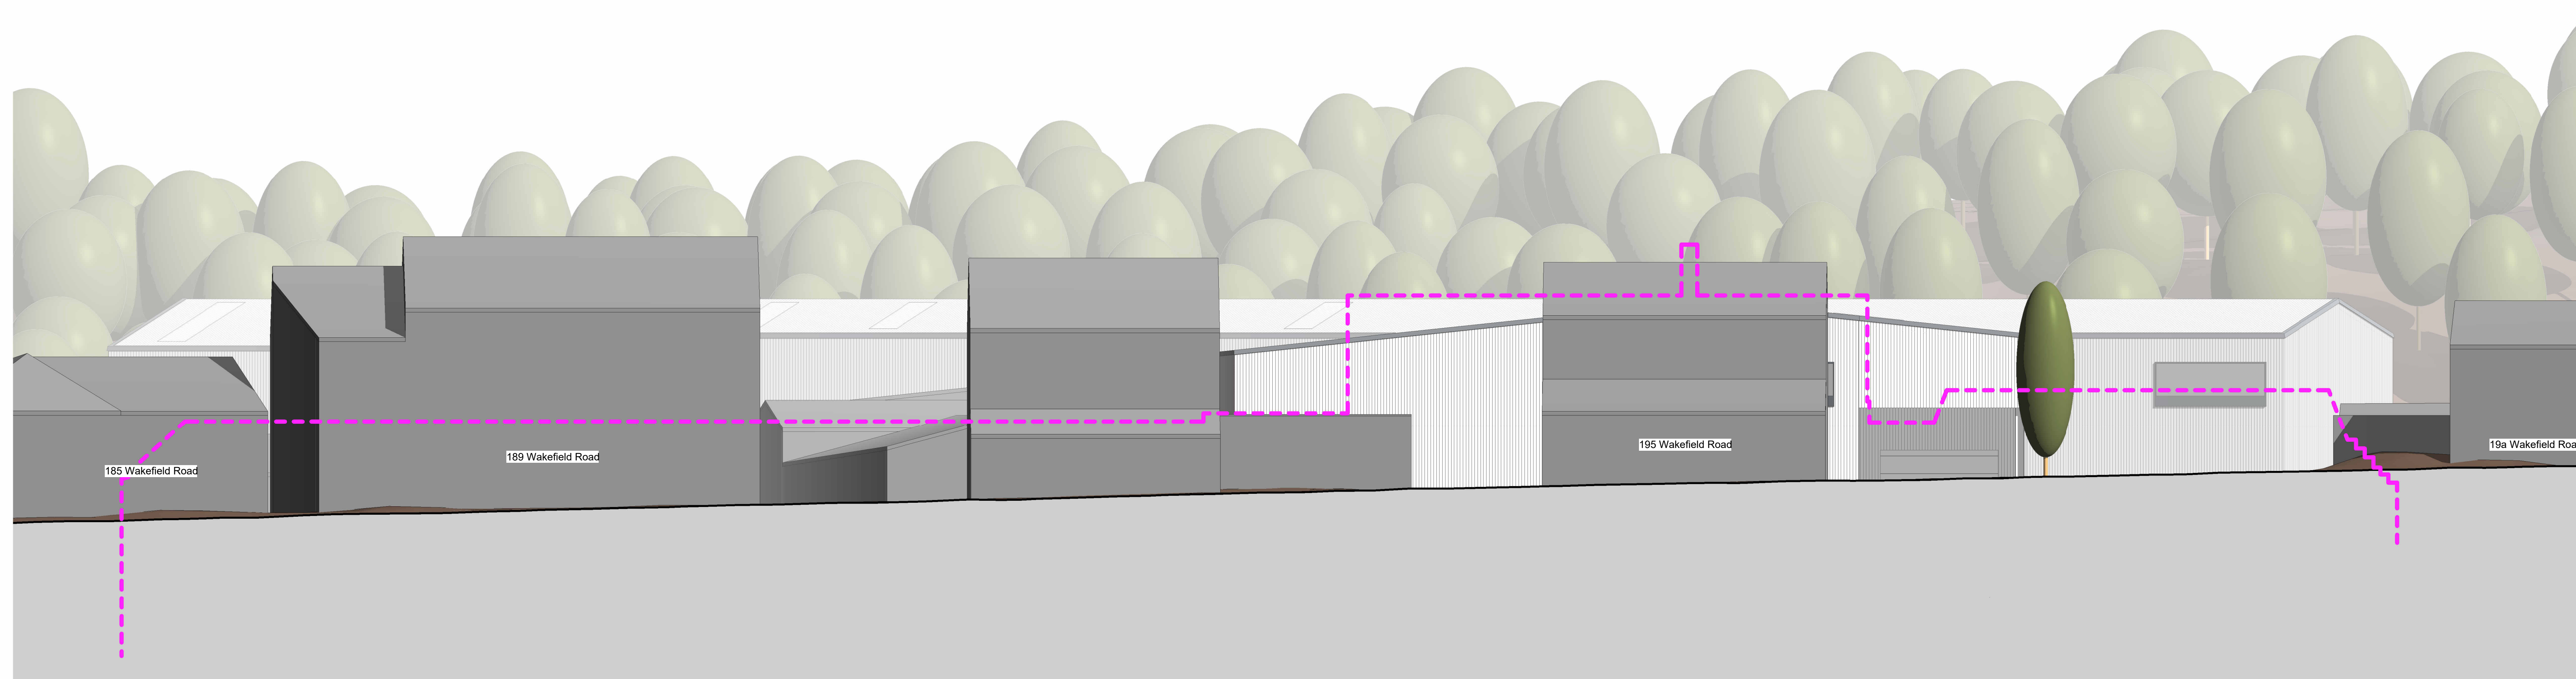

INDICATIVE STREET SCENE VIEW ONLY

Street Scene - Existing
1 : 100

Street Scene - Proposed
1 : 100

Rev	Description	Rev	Date
01	Issue for Information	01	10/03/24
<p>Document Status: S2 FOR INFORMATION</p> <p>Client: Phoenix Textiles Ltd</p> <p>Project: Redevelopment of Existing Warehouse Wood Street, Wakefield Road, Scissett, HD8 9JS</p> <p>Title: Street Scene - Existing and Proposed</p> <p>Scale: @A0</p> <p>Project Discipline: Landscaping</p> <p>Author: MM</p>			
File Number	Originator	Volume	Level
PTWR - MWA - XX - XX - DR - A - 0009	MWA	1	P1