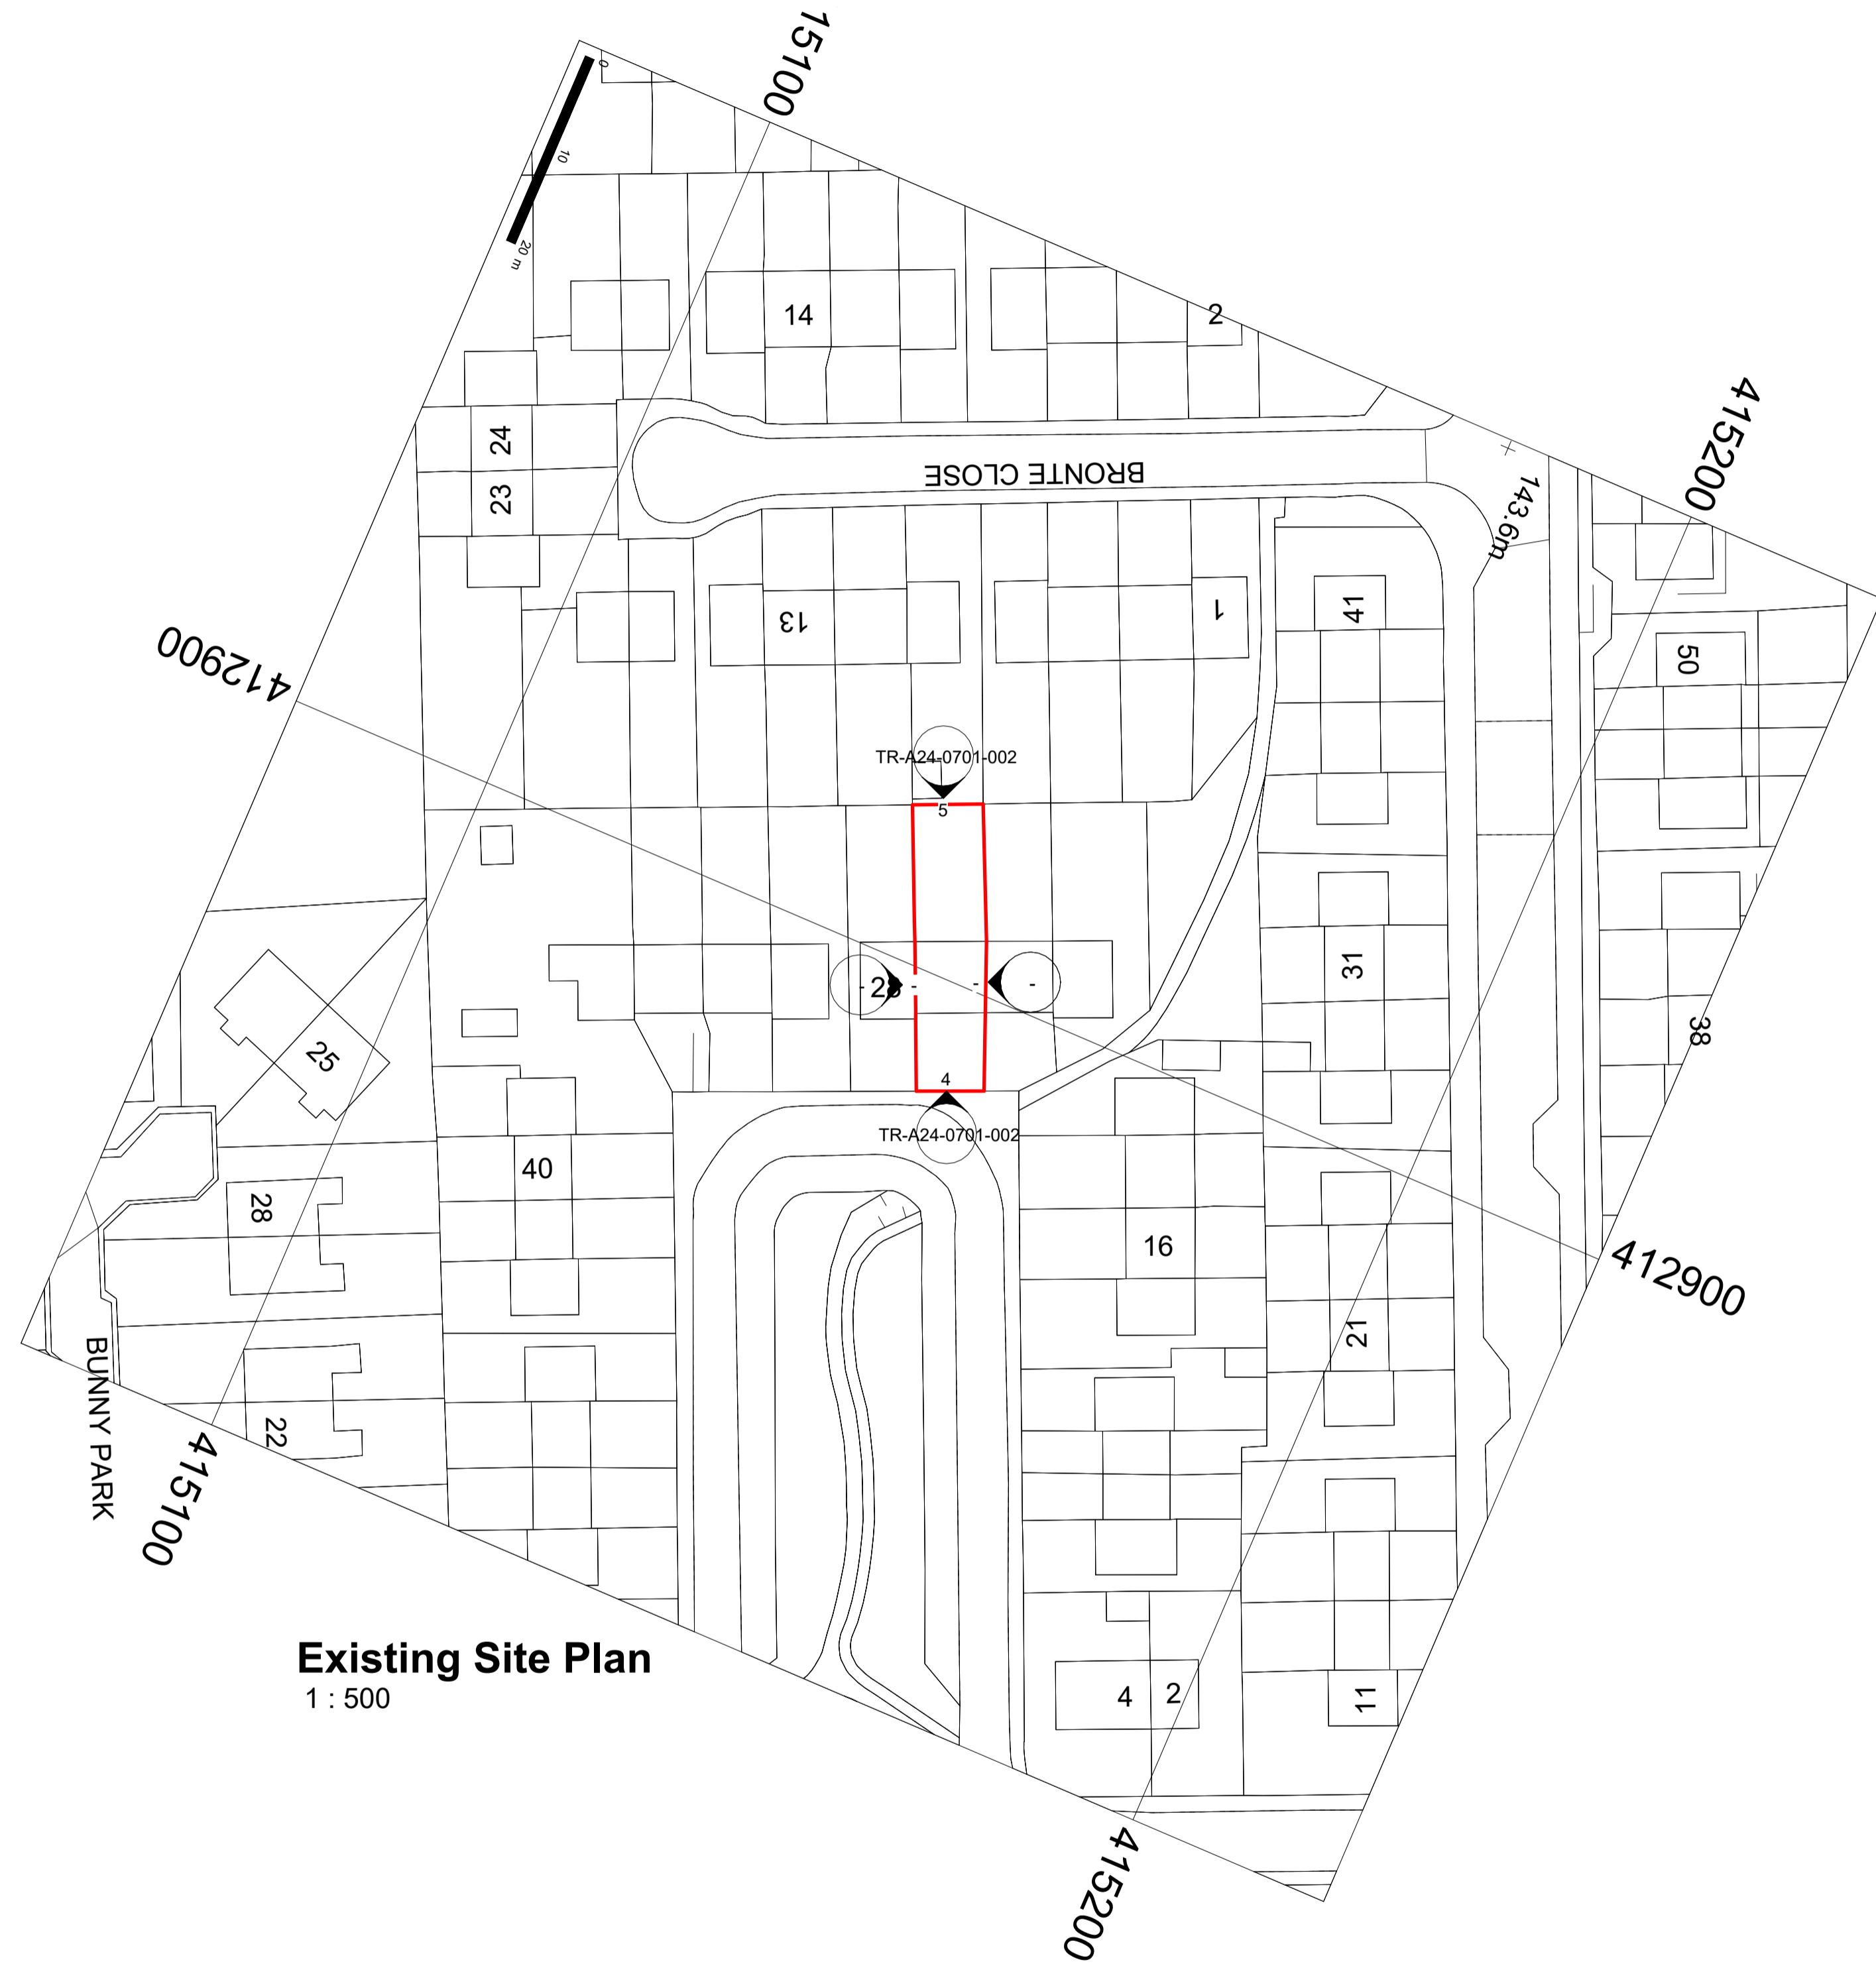

Location Plan
1 : 1250

Existing Site Plan
1 : 500

Note:
All Dimensions Are Approximate
And TBC On Site By Contractor

TREND
ARCHITECTURE
T: 01484 941051
plan@trendarchitecture.co.uk
www.trendarchitecture.co.uk

Nareed Akhtar
26 Thackeray Grove, Huddersfield, HD4 5HD

Drawing Title:
Existing Location & Site Plan

Drawing Number: TR-A24-0701-001 Scale: As indicated@A1

Date: 18/07/24 Revision: Approver

Drawn By: AM Checked by: JA