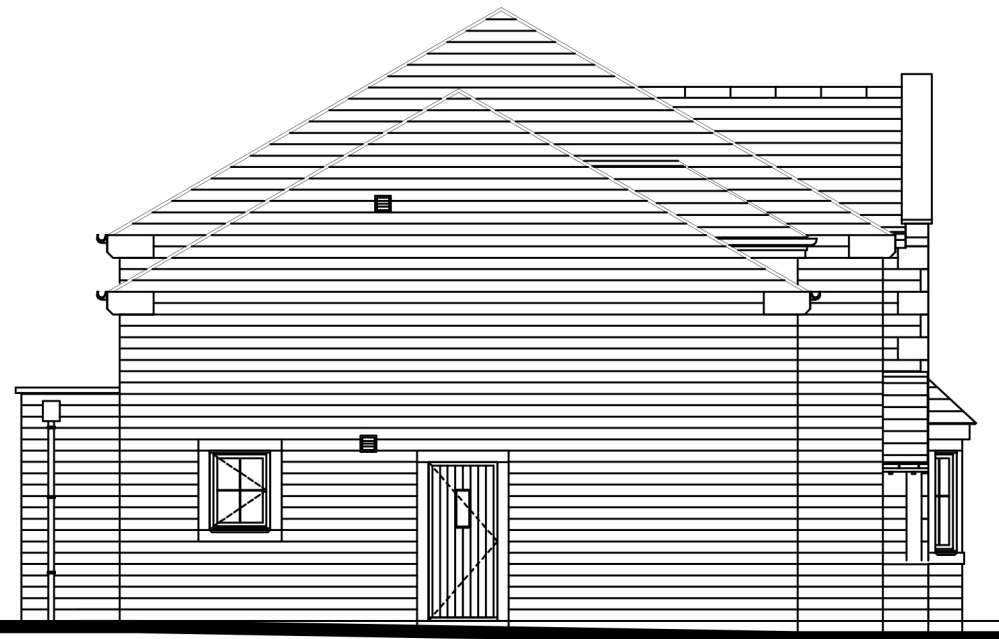

FRONT ELEVATION

SIDE ELEVATION

SIDE ELEVATION

REAR ELEVATION

Project: Residential Development 11 Wood Street
 Skelmenthorpe HD8 9BN
 Title: Elevations House Type B
 Scale: 1:100 @ A3
 Date: January 2024 Drawg No: LD/244