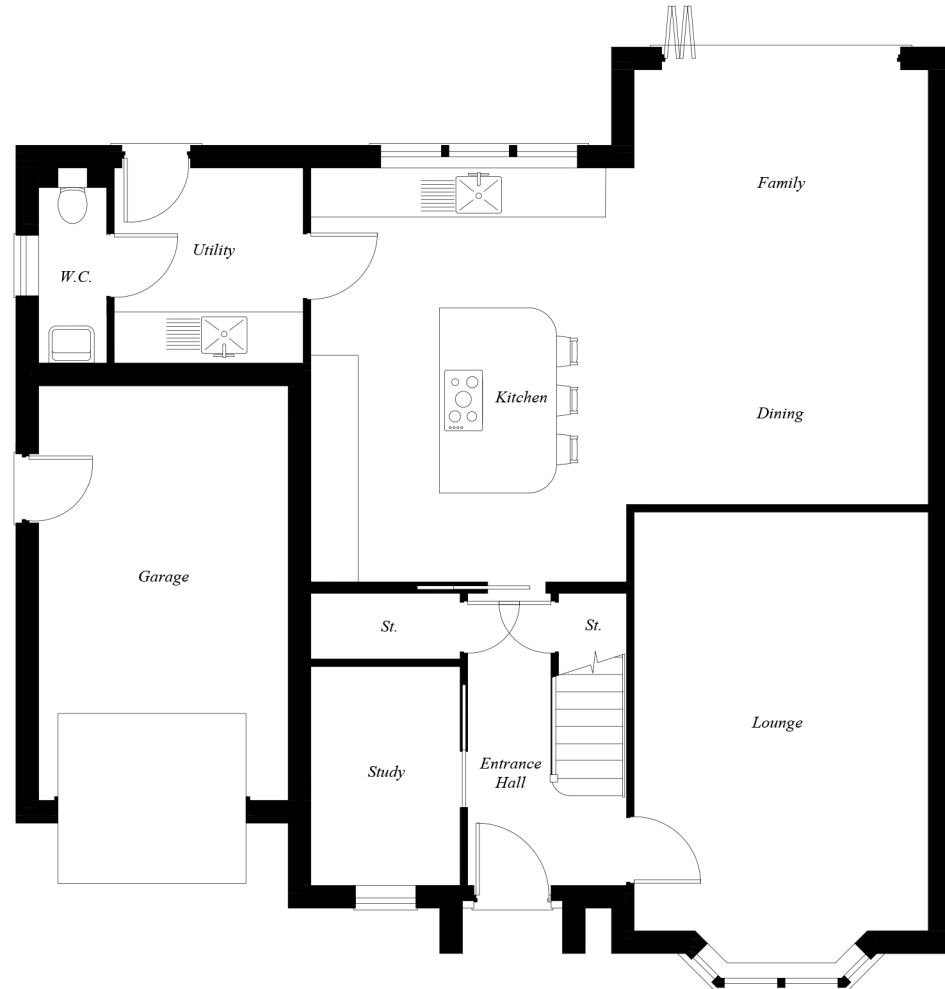

Project: **Residential Development 11 Wood Street
Skelmesthorpe HD8 9BN**

Title: **Floor Plans House Type B**

Scale: **1:100 @ A3**

Date: **January 2024** Drwg No: **LD/243**

GROUND FLOOR PLAN

FIRST FLOOR PLAN