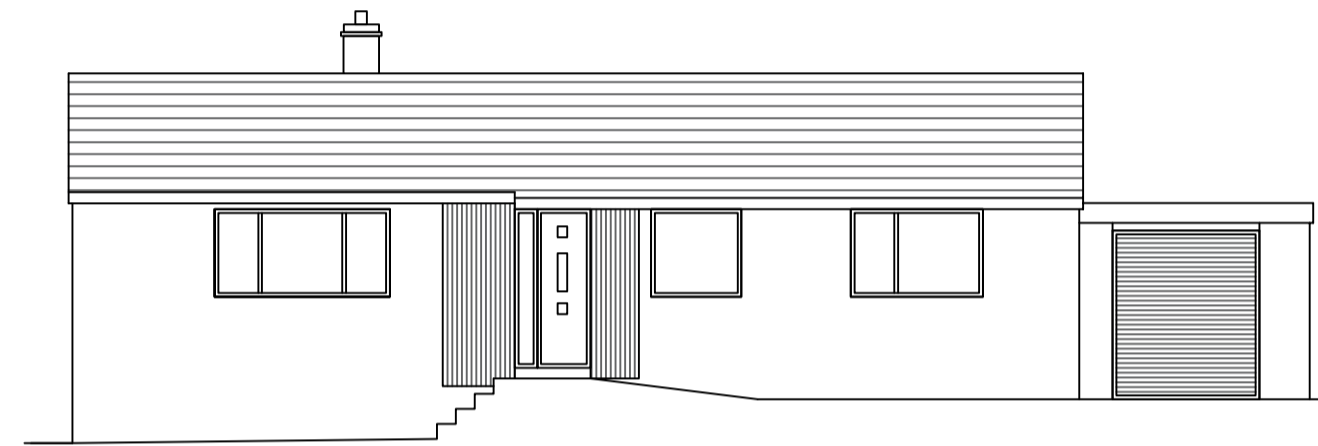

Ground floor
as existing

Rear Elevation.
as existing

Front Elevation.
as existing

Side Elevation.
as existing

Side Elevation.
as existing

Rear Elevation.
as Proposed

Front Elevation.
as Proposed

Side Elevation.
as Proposed

Side Elevation.
as Proposed

Ground floor
as Proposed

REVISION	DATE	DESCRIPTION

6 Sycamore Craft Skelmanthorpe
Huddersfield HD89UX
paddocksarchitecture@gmail.com 07809724312

Project	Proposed single storey rear extension at 1 Reservoir View Skelmanthorpe HD89AD	F 2090	Scale
Drawing	Existing and Proposed plans	R	1:100
Date	30/05/2024		1:50
Drg No	1		