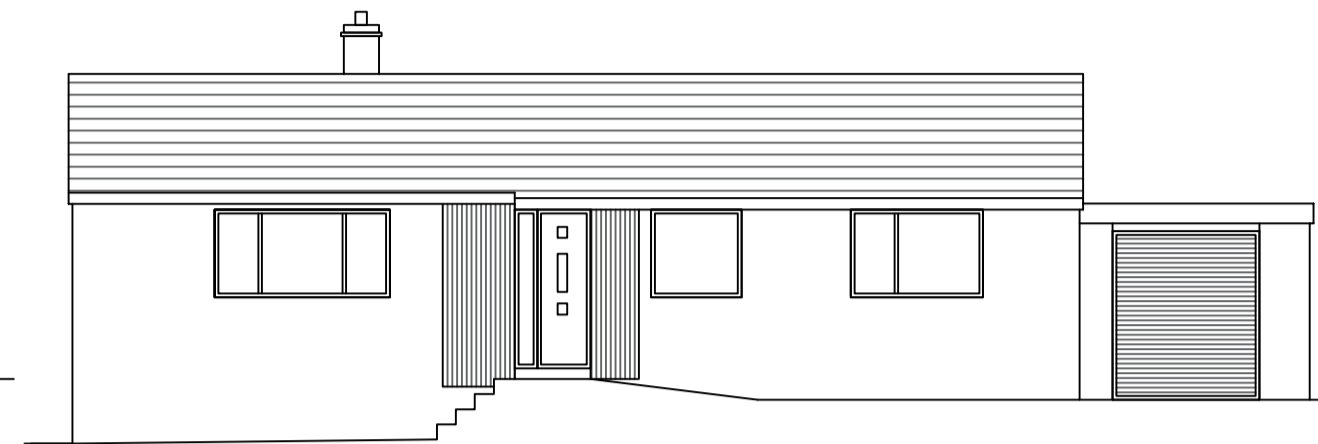

Ground floor
as existing

Rear Elevation.
as existing

Front Elevation.
as existing

Side Elevation.
as existing

Side Elevation.
as existing

Rear Elevation.
as Proposed

Front Elevation.
as Proposed

Side Elevation.
as Proposed

Side Elevation.
as Proposed

Ground floor
as Proposed

REVISION	DATE	DESCRIPTION

6 Sycamore Craft Skelmanthorpe
Huddersfield HD89UX
paddocksarchitecture@gmail.com 07809724312

Project	Proposed single storey rear extension at 1 Reservoir View Skelmanthorpe HD89AD	F 2090	Scale
Drawing	Existing and Proposed plans	R	1:100
Date	30/05/2024		1:50
Drg No	1		