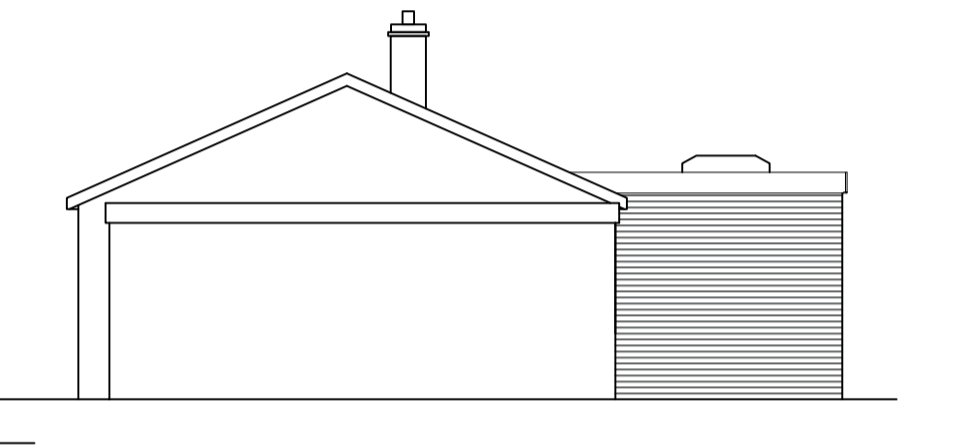

Ground floor
as existing

Rear Elevation.
as existing

Front Elevation.
as existing

Side Elevation.
as existing

Side Elevation.
as existing

Rear Elevation.
as Proposed

Front Elevation.
as Proposed

Side Elevation.
as Proposed

Side Elevation.
as Proposed

Ground floor
as Proposed

REVISION	DATE	DESCRIPTION

6 Sycamore Craft Skelmanthorpe
Huddersfield HD89UX
paddocksarchitecture@gmail.com 07809724312

Project	Proposed single storey rear extension at 1 Reservoir View Skelmanthorpe HD89AD	F 2090	Scale
Drawing	Existing and Proposed plans	R	1:100
Date	30/05/2024		1:50
Drg No	1		