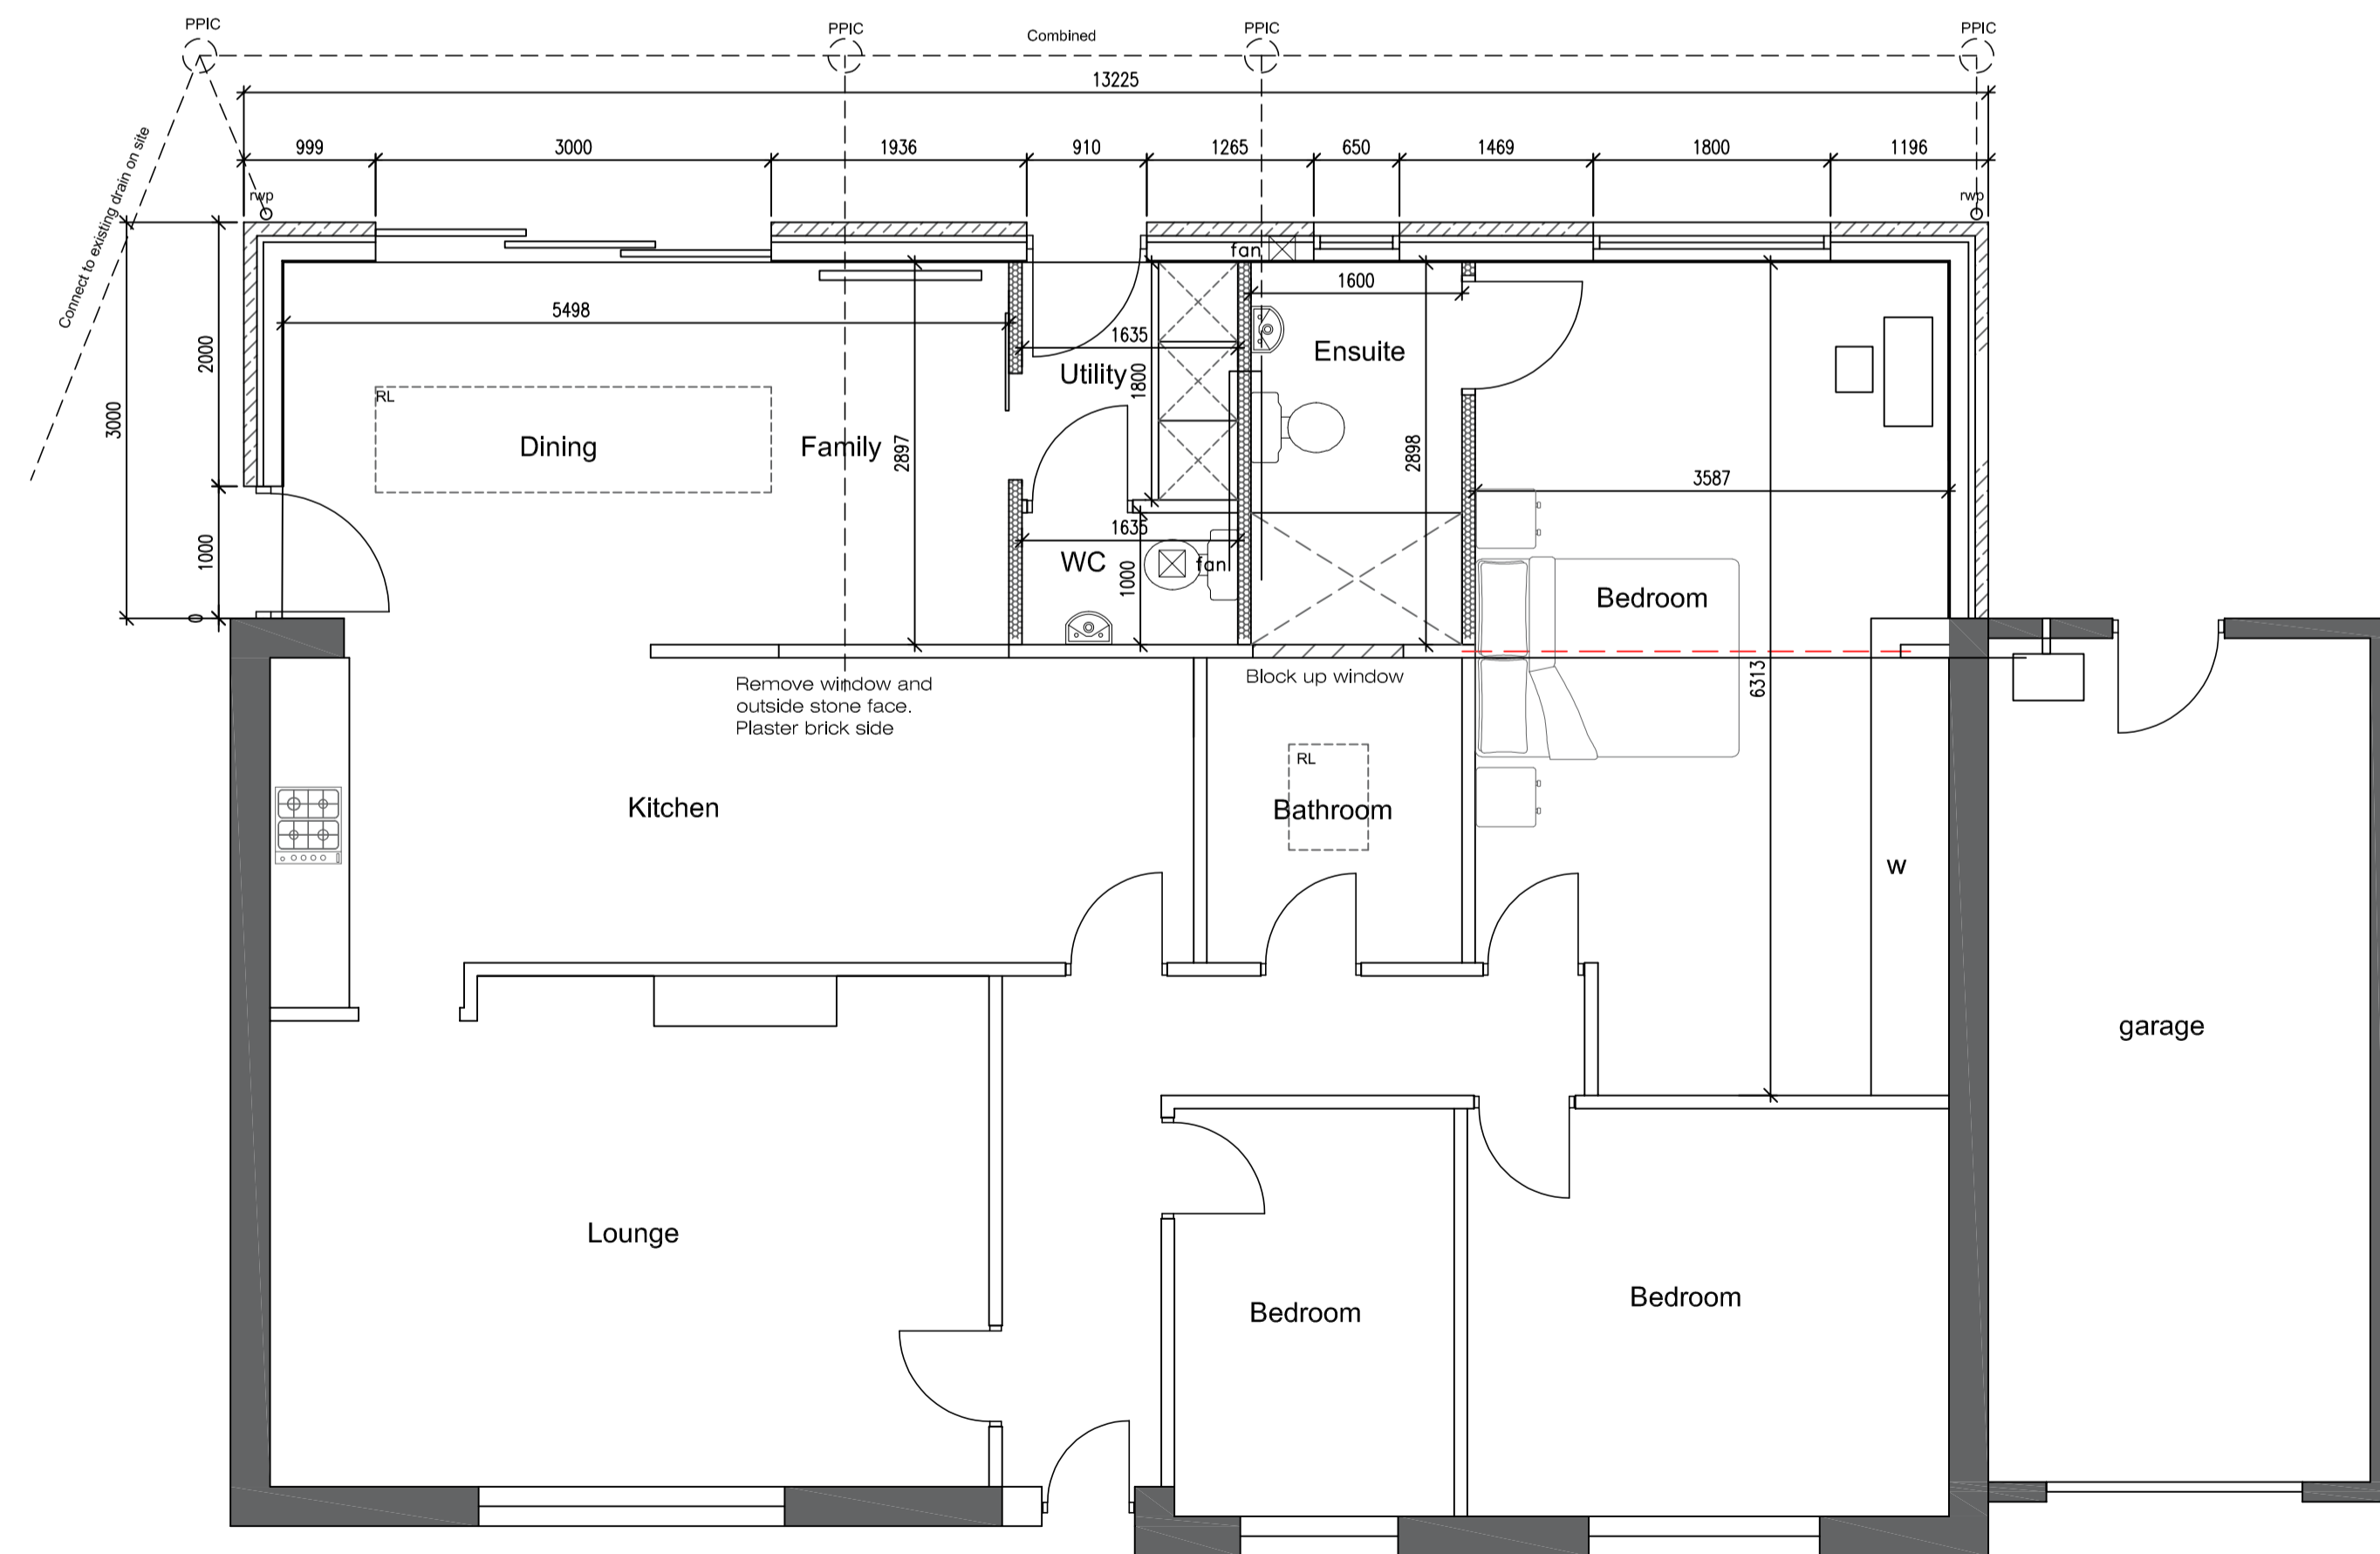

Ground floor
as existing

Rear Elevation.
as existing

Front Elevation.
as existing

Side Elevation.
as existing

Side Elevation.
as existing

Rear Elevation.
as Proposed

Front Elevation.
as Proposed

Side Elevation.
as Proposed

Side Elevation.
as Proposed

Ground floor
as Proposed

REVISION	DATE	DESCRIPTION

6 Sycamore Craft Skelmanthorpe
Huddersfield HD89UX
paddocksarchitecture@gmail.com 07809724312

Project	Proposed single storey rear extension at 1 Reservoir View Skelmanthorpe HD89AD	F 2090	Scale
Drawing	Existing and Proposed plans	R	1:100
Date	30/05/2024		1:50
Drg No	1		