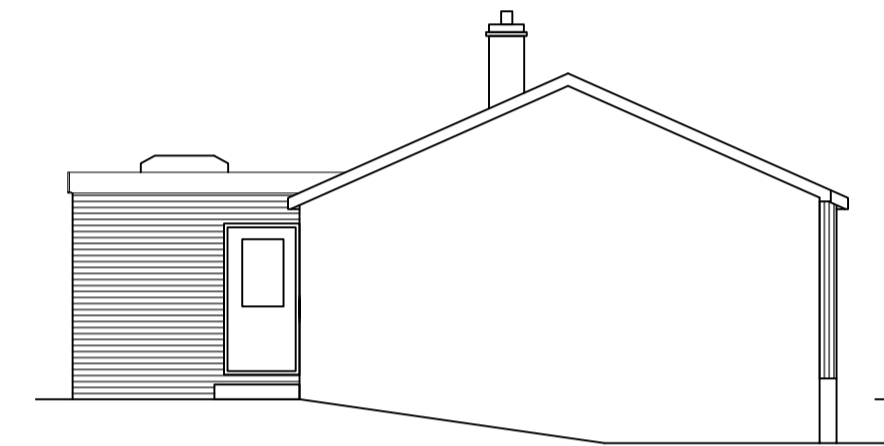

Ground floor
as existing

Rear Elevation.
as existing

Front Elevation.
as existing

Side Elevation.
as existing

Side Elevation.
as existing

Rear Elevation.
as Proposed

Front Elevation.
as Proposed

Side Elevation.
as Proposed

Side Elevation.
as Proposed

Ground floor
as Proposed

REVISION	DATE	DESCRIPTION

6 Sycamore Craft Skelmanthorpe
Huddersfield HD89UX
paddocksarchitecture@gmail.com 07809724312

Project	Proposed single storey rear extension at 1 Reservoir View Skelmanthorpe HD89AD	F 2090	Scale
Drawing	Existing and Proposed plans	R	1:100
Date	30/05/2024		1:50
Drg No	1		