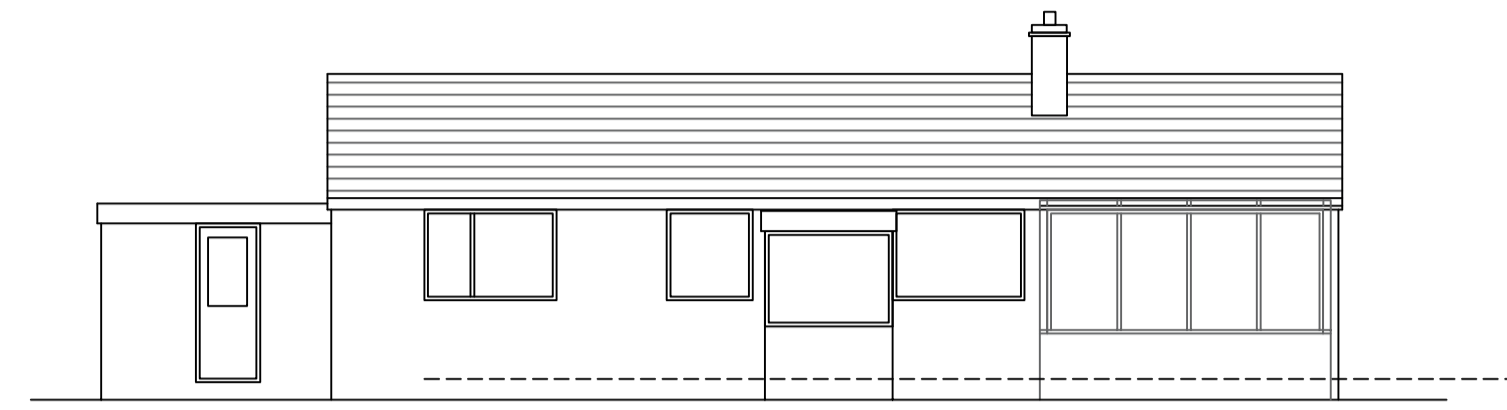

Ground floor
as existing

Rear Elevation.
as existing

Front Elevation.
as existing

Side Elevation.
as existing

Side Elevation.
as existing

Rear Elevation.
as Proposed

Front Elevation.
as Proposed

Side Elevation.
as Proposed

Side Elevation.
as Proposed

Ground floor
as Proposed

REVISION	DATE	DESCRIPTION

6 Sycamore Craft Skelmanthorpe
Huddersfield HD89UX
paddocksarchitecture@gmail.com 07809724312

Project	Proposed single storey rear extension at 1 Reservoir View Skelmanthorpe HD89AD	F 2090	Scale
Drawing	Existing and Proposed plans	R	1:100
Date	30/05/2024		1:50
Drg No	1		