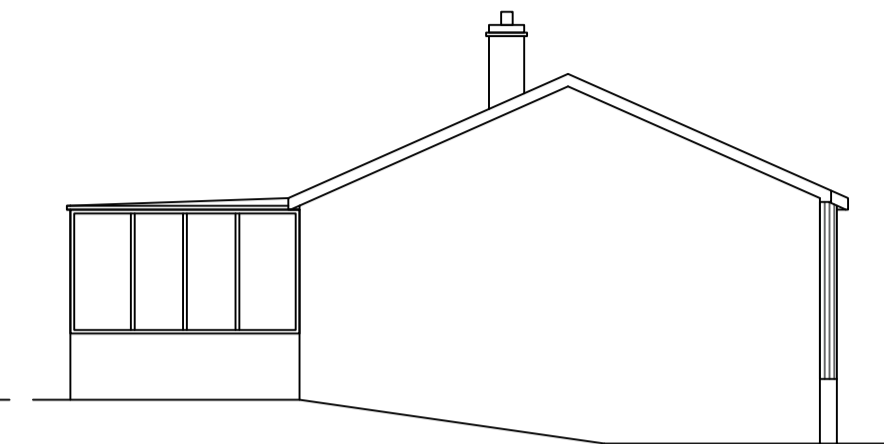

Ground floor
as existing

Rear Elevation.
as existing

Front Elevation.
as existing

Side Elevation.
as existing

Side Elevation.
as existing

Rear Elevation.
as Proposed

Front Elevation.
as Proposed

Side Elevation.
as Proposed

Side Elevation.
as Proposed

Ground floor
as Proposed

REVISION	DATE	DESCRIPTION

6 Sycamore Craft Skelmanthorpe
Huddersfield HD89UX
paddocksarchitecture@gmail.com 07809724312

Project	Proposed single storey rear extension at 1 Reservoir View Skelmanthorpe HD89AD	F 2090	Scale
Drawing	Existing and Proposed plans	R	1:100
Date	30/05/2024		1:50
Drg No	1		