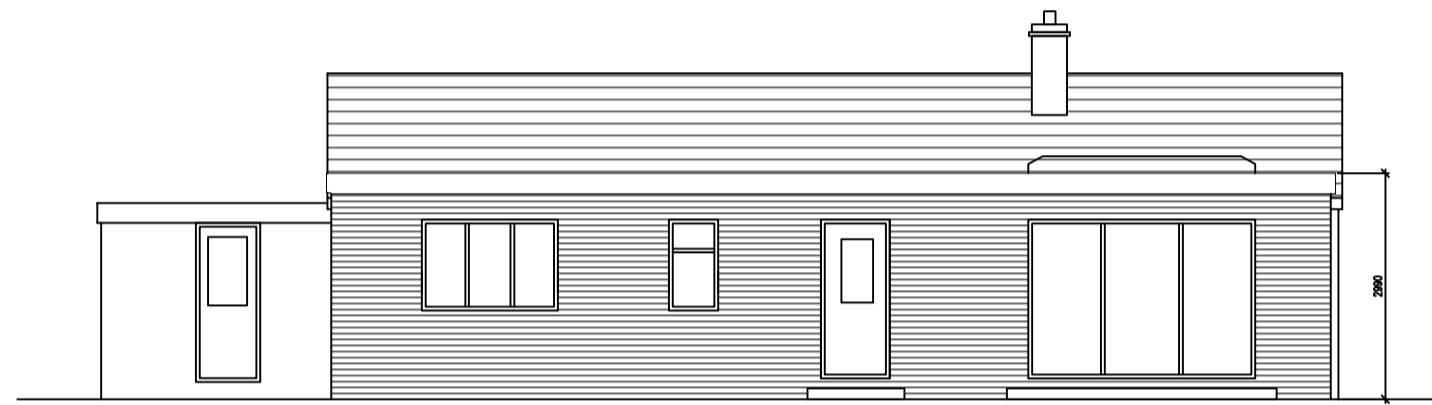

Ground floor
as existing

Rear Elevation.
as existing

Front Elevation.
as existing

Side Elevation.
as existing

Side Elevation.
as existing

Rear Elevation.
as Proposed

Front Elevation.
as Proposed

Side Elevation.
as Proposed

Side Elevation.
as Proposed

Ground floor
as Proposed

REVISION	DATE	DESCRIPTION

6 Sycamore Craft Skelmanthorpe
Huddersfield HD89UX
paddocksarchitecture@gmail.com 07809724312

Project	Proposed single storey rear extension at 1 Reservoir View Skelmanthorpe HD89AD	F 2090	Scale
Drawing	Existing and Proposed plans	R	1:100
Date	30/05/2024		1:50
Drg No	1		