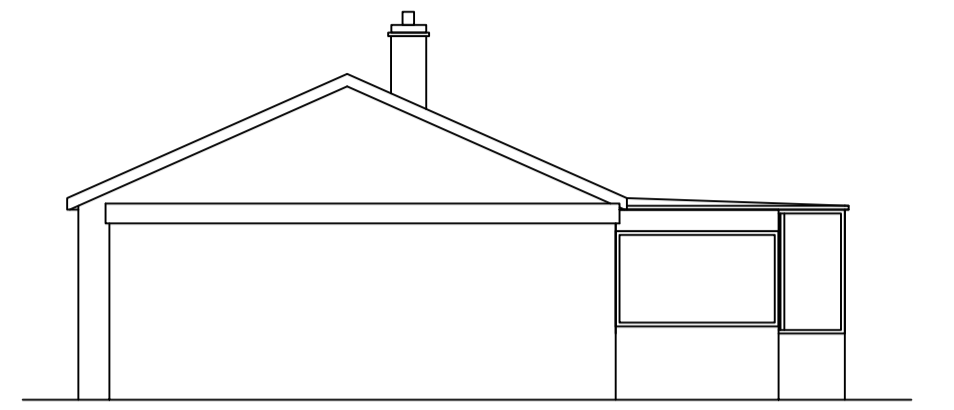

Ground floor
as existing

Rear Elevation.
as existing

Front Elevation.
as existing

Side Elevation.
as existing

Side Elevation.
as existing

Rear Elevation.
as Proposed

Front Elevation.
as Proposed

Side Elevation.
as Proposed

Side Elevation.
as Proposed

Ground floor
as Proposed

REVISION	DATE	DESCRIPTION

6 Sycamore Craft Skelmanthorpe
Huddersfield HD89UX
paddocksarchitecture@gmail.com 07809724312

Project	Proposed single storey rear extension at 1 Reservoir View Skelmanthorpe HD89AD	F 2090	Scale
Drawing	Existing and Proposed plans	R	1:100
Date	30/05/2024		1:50
Drg No	1		