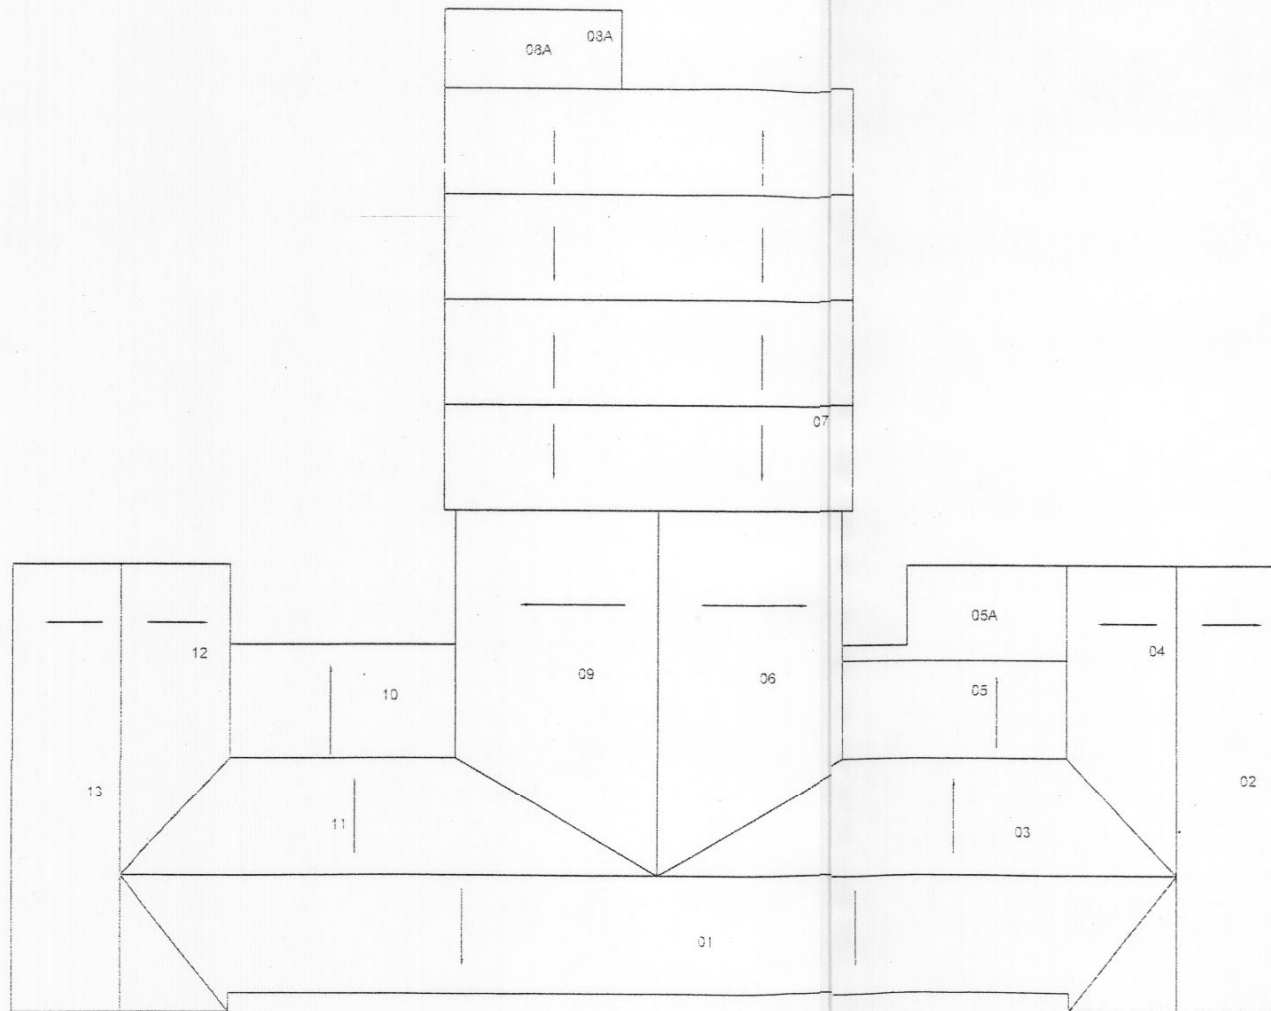

Notes

11/62/91783/W

0m	<b>Scale 1:50</b>	4m
0m	<b>Scale 1:100</b>	8m
0m	<b>Scale 1:200</b>	16m
0m	<b>Scale 1:1250</b>	100m

[When to scale of original plan, bar = 8cm]

© Copyright Kirklees Metropolitan Council