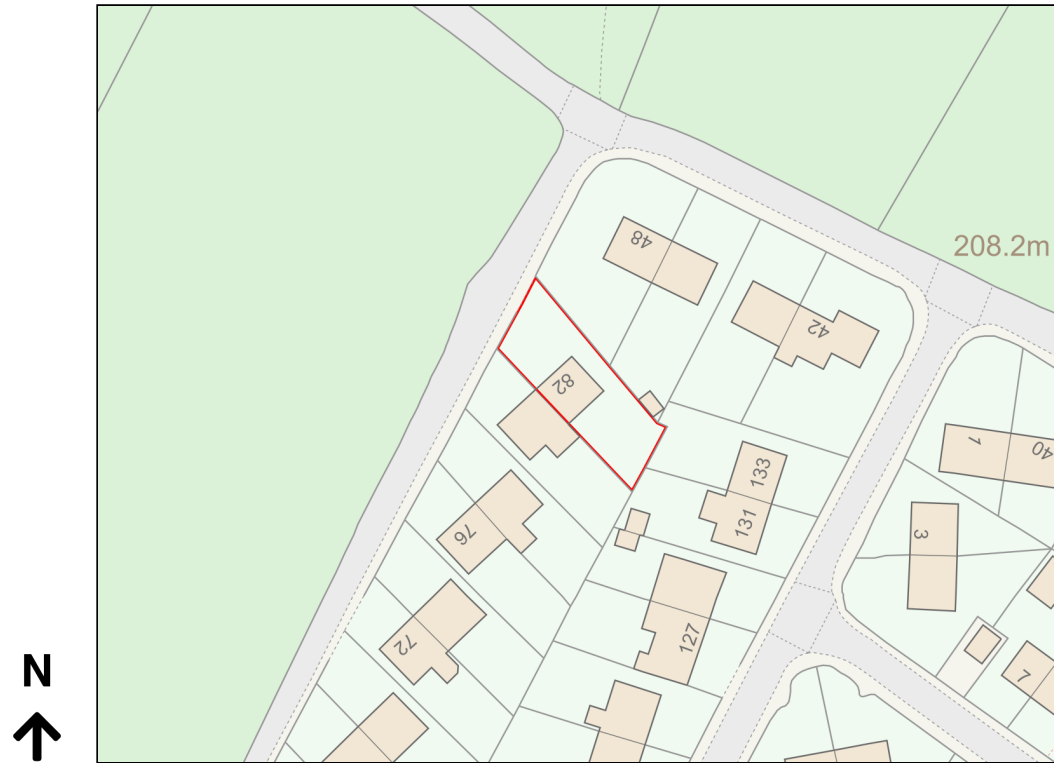

Location Plan

Site Address: 82, Jenkyn Lane, Shepley, Huddersfield, HD8 8AW

Date Produced: 23-Feb-2024

Scale: 1:1250 @A4

Planning Portal Reference: PP-12832753v1