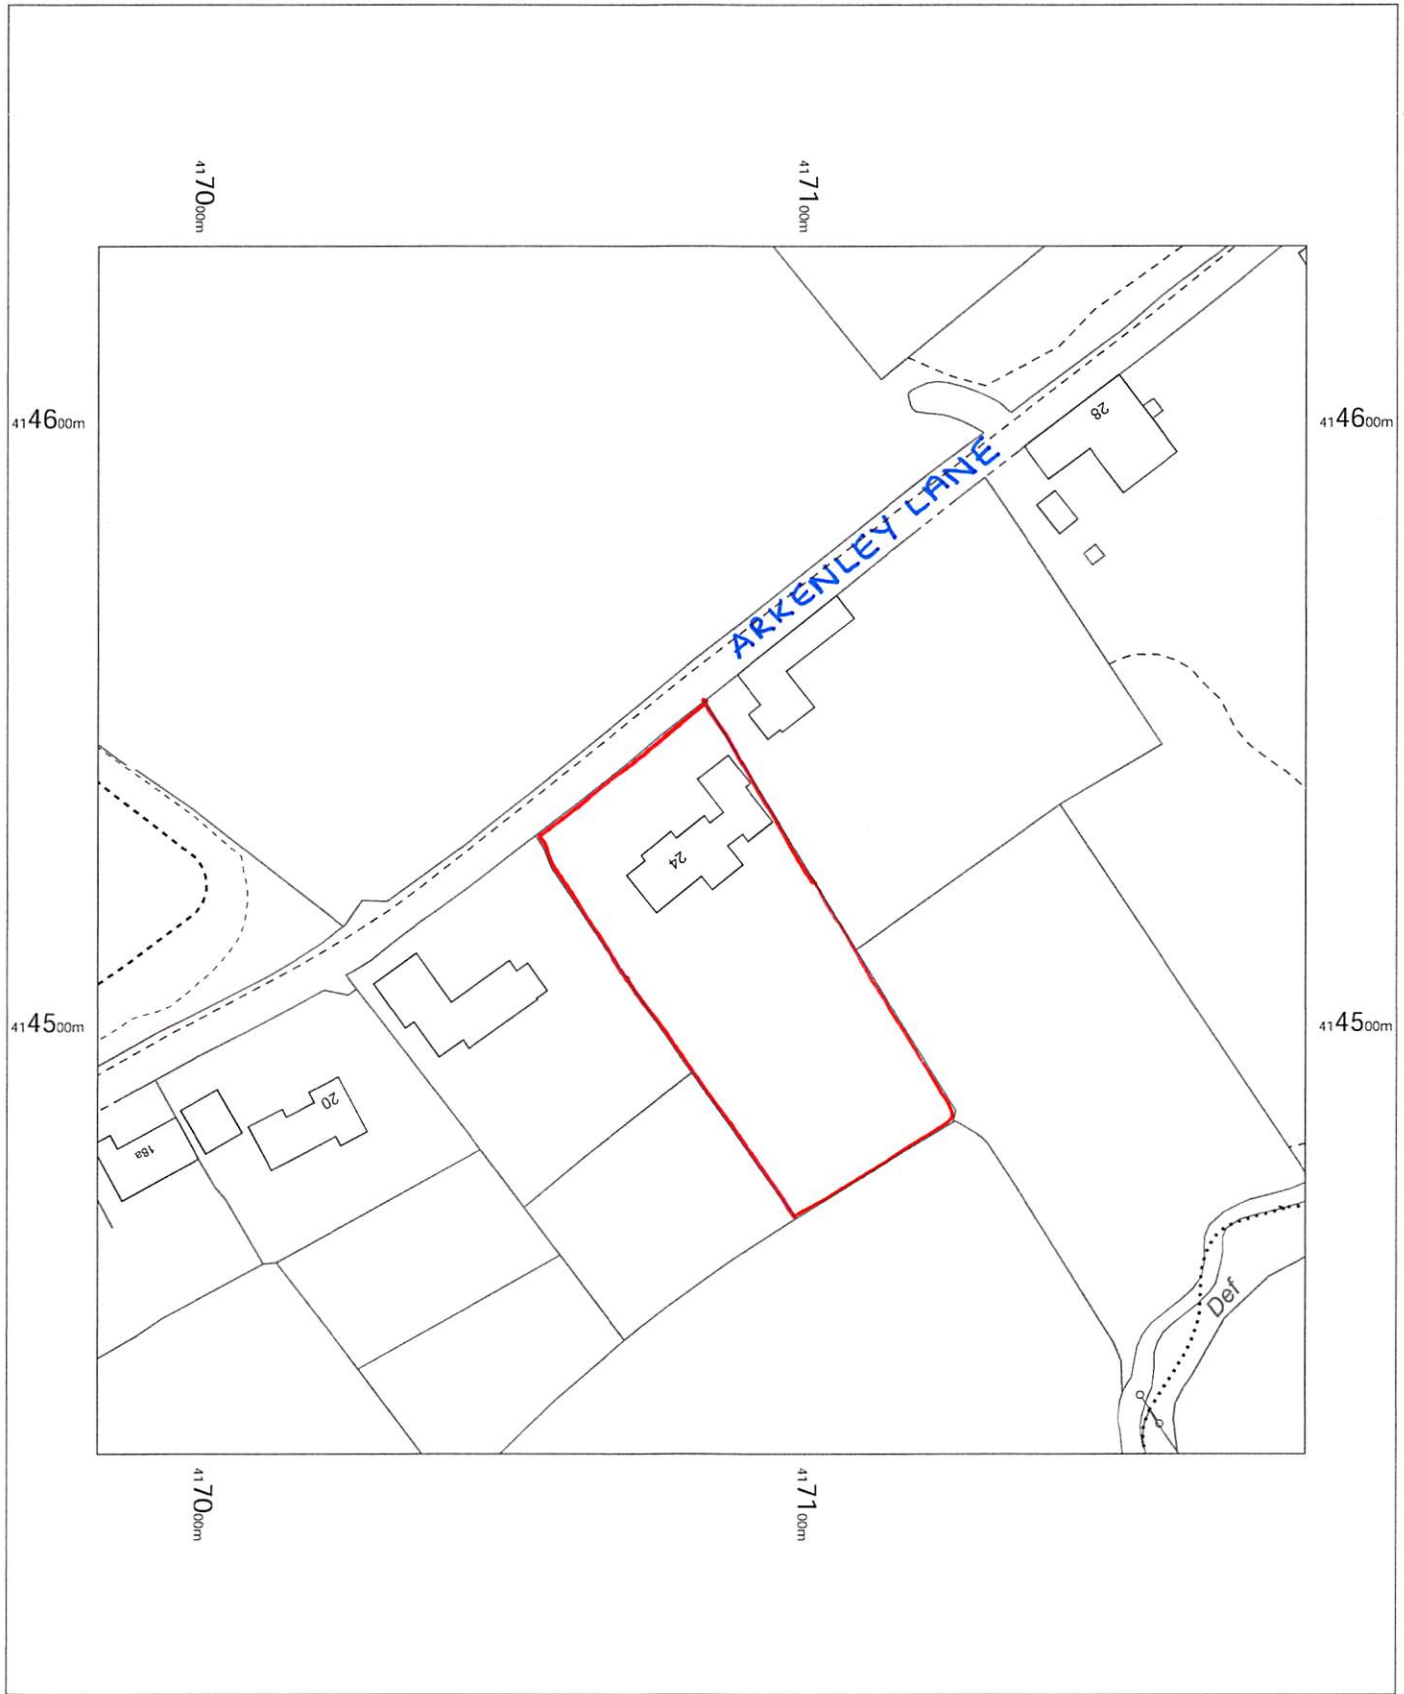

Overbrook, 24 Arkenley Lane, HD4 6SQ

Overbrook
24 Arkenley Lane,
Almondbury,
Huddersfield,
Kirklees
HD4 6SQ

OS MasterMap 1250/2500/10000 scale
Wednesday, May 8, 2024, ID: MPMBW-01163852
www.blackwellmapping.co.uk

1:1250 scale print at A4. Centre: 417084 E, 414530 N

©Crown Copyright Ordnance Survey. Licence no.
100041041

BLACKWELL'S
MAPPING SERVICES
PERSONAL & PROFESSIONAL MAPPING
www.blackwellmapping.co.uk
TEL: 0800 151 2612
maps@blackwell.co.uk