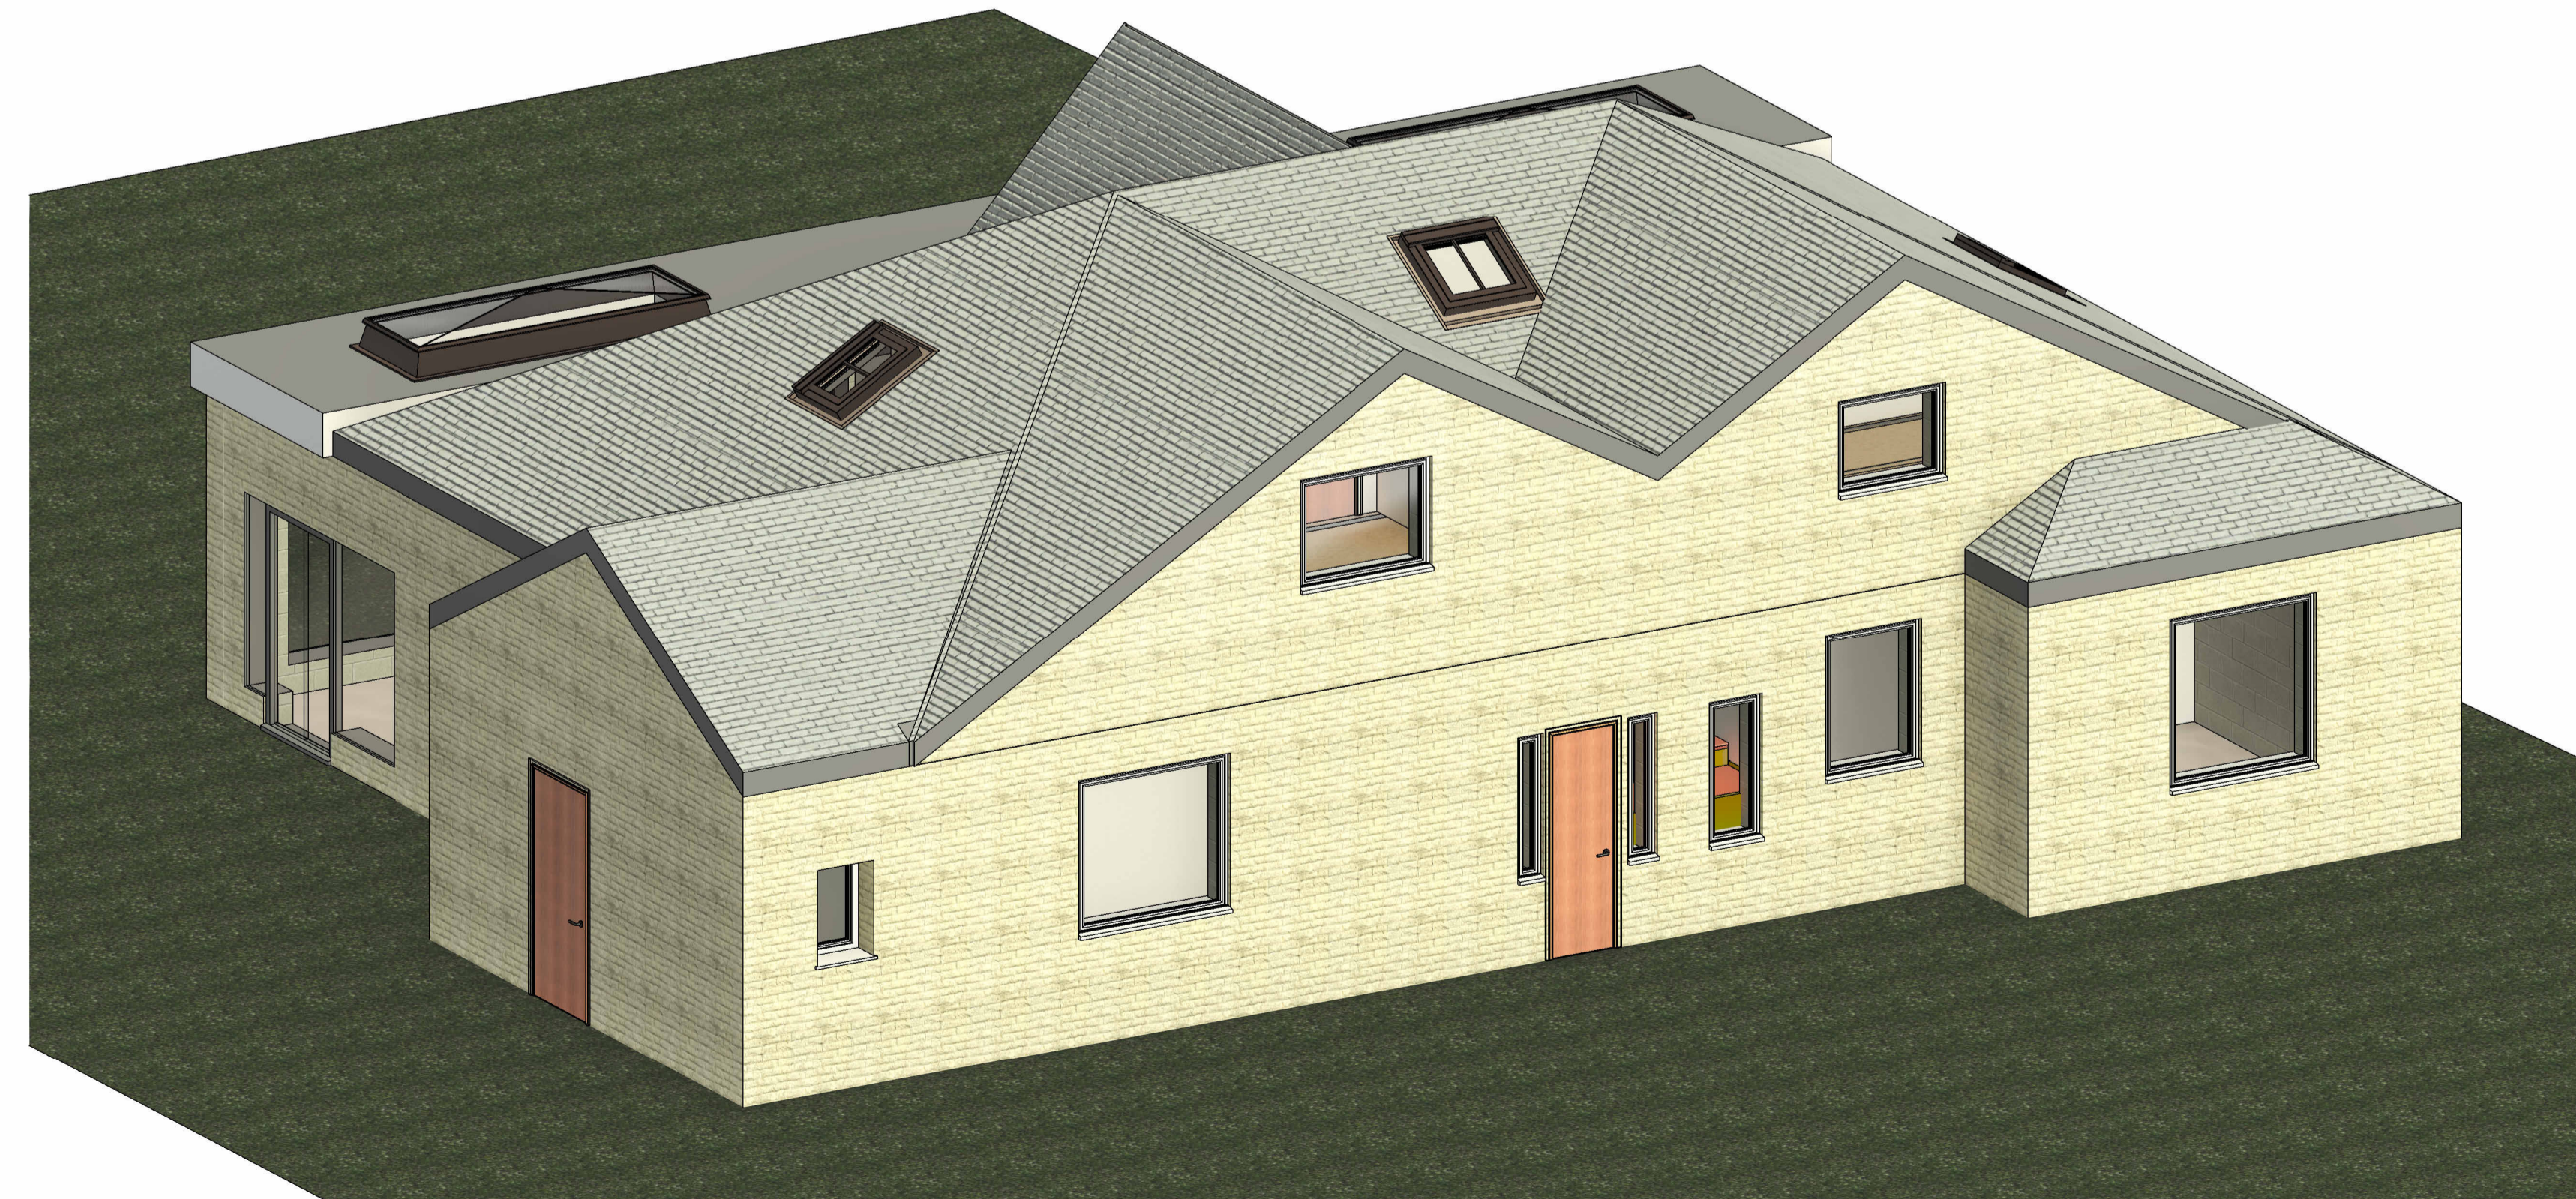

3D Front

3D Rear

Note:
All Dimensions Are Approximate
And TBC On Site By Contractor

TREND
ARCHITECTURE
T: 01484 941051
plan@trendarchitecture.co.uk
www.trendarchitecture.co.uk

Project Name
48 Greenhead Road, Huddersfield, HD1 4EZ

Drawing Title:
Proposed 3D Views

Drawing Number: TR-A23-0801-007
Scale: @A1

Date: 14/08/23
Revision: Approver

Drawn By: AM
Checked by: JA

Reason For Issue:
Planning