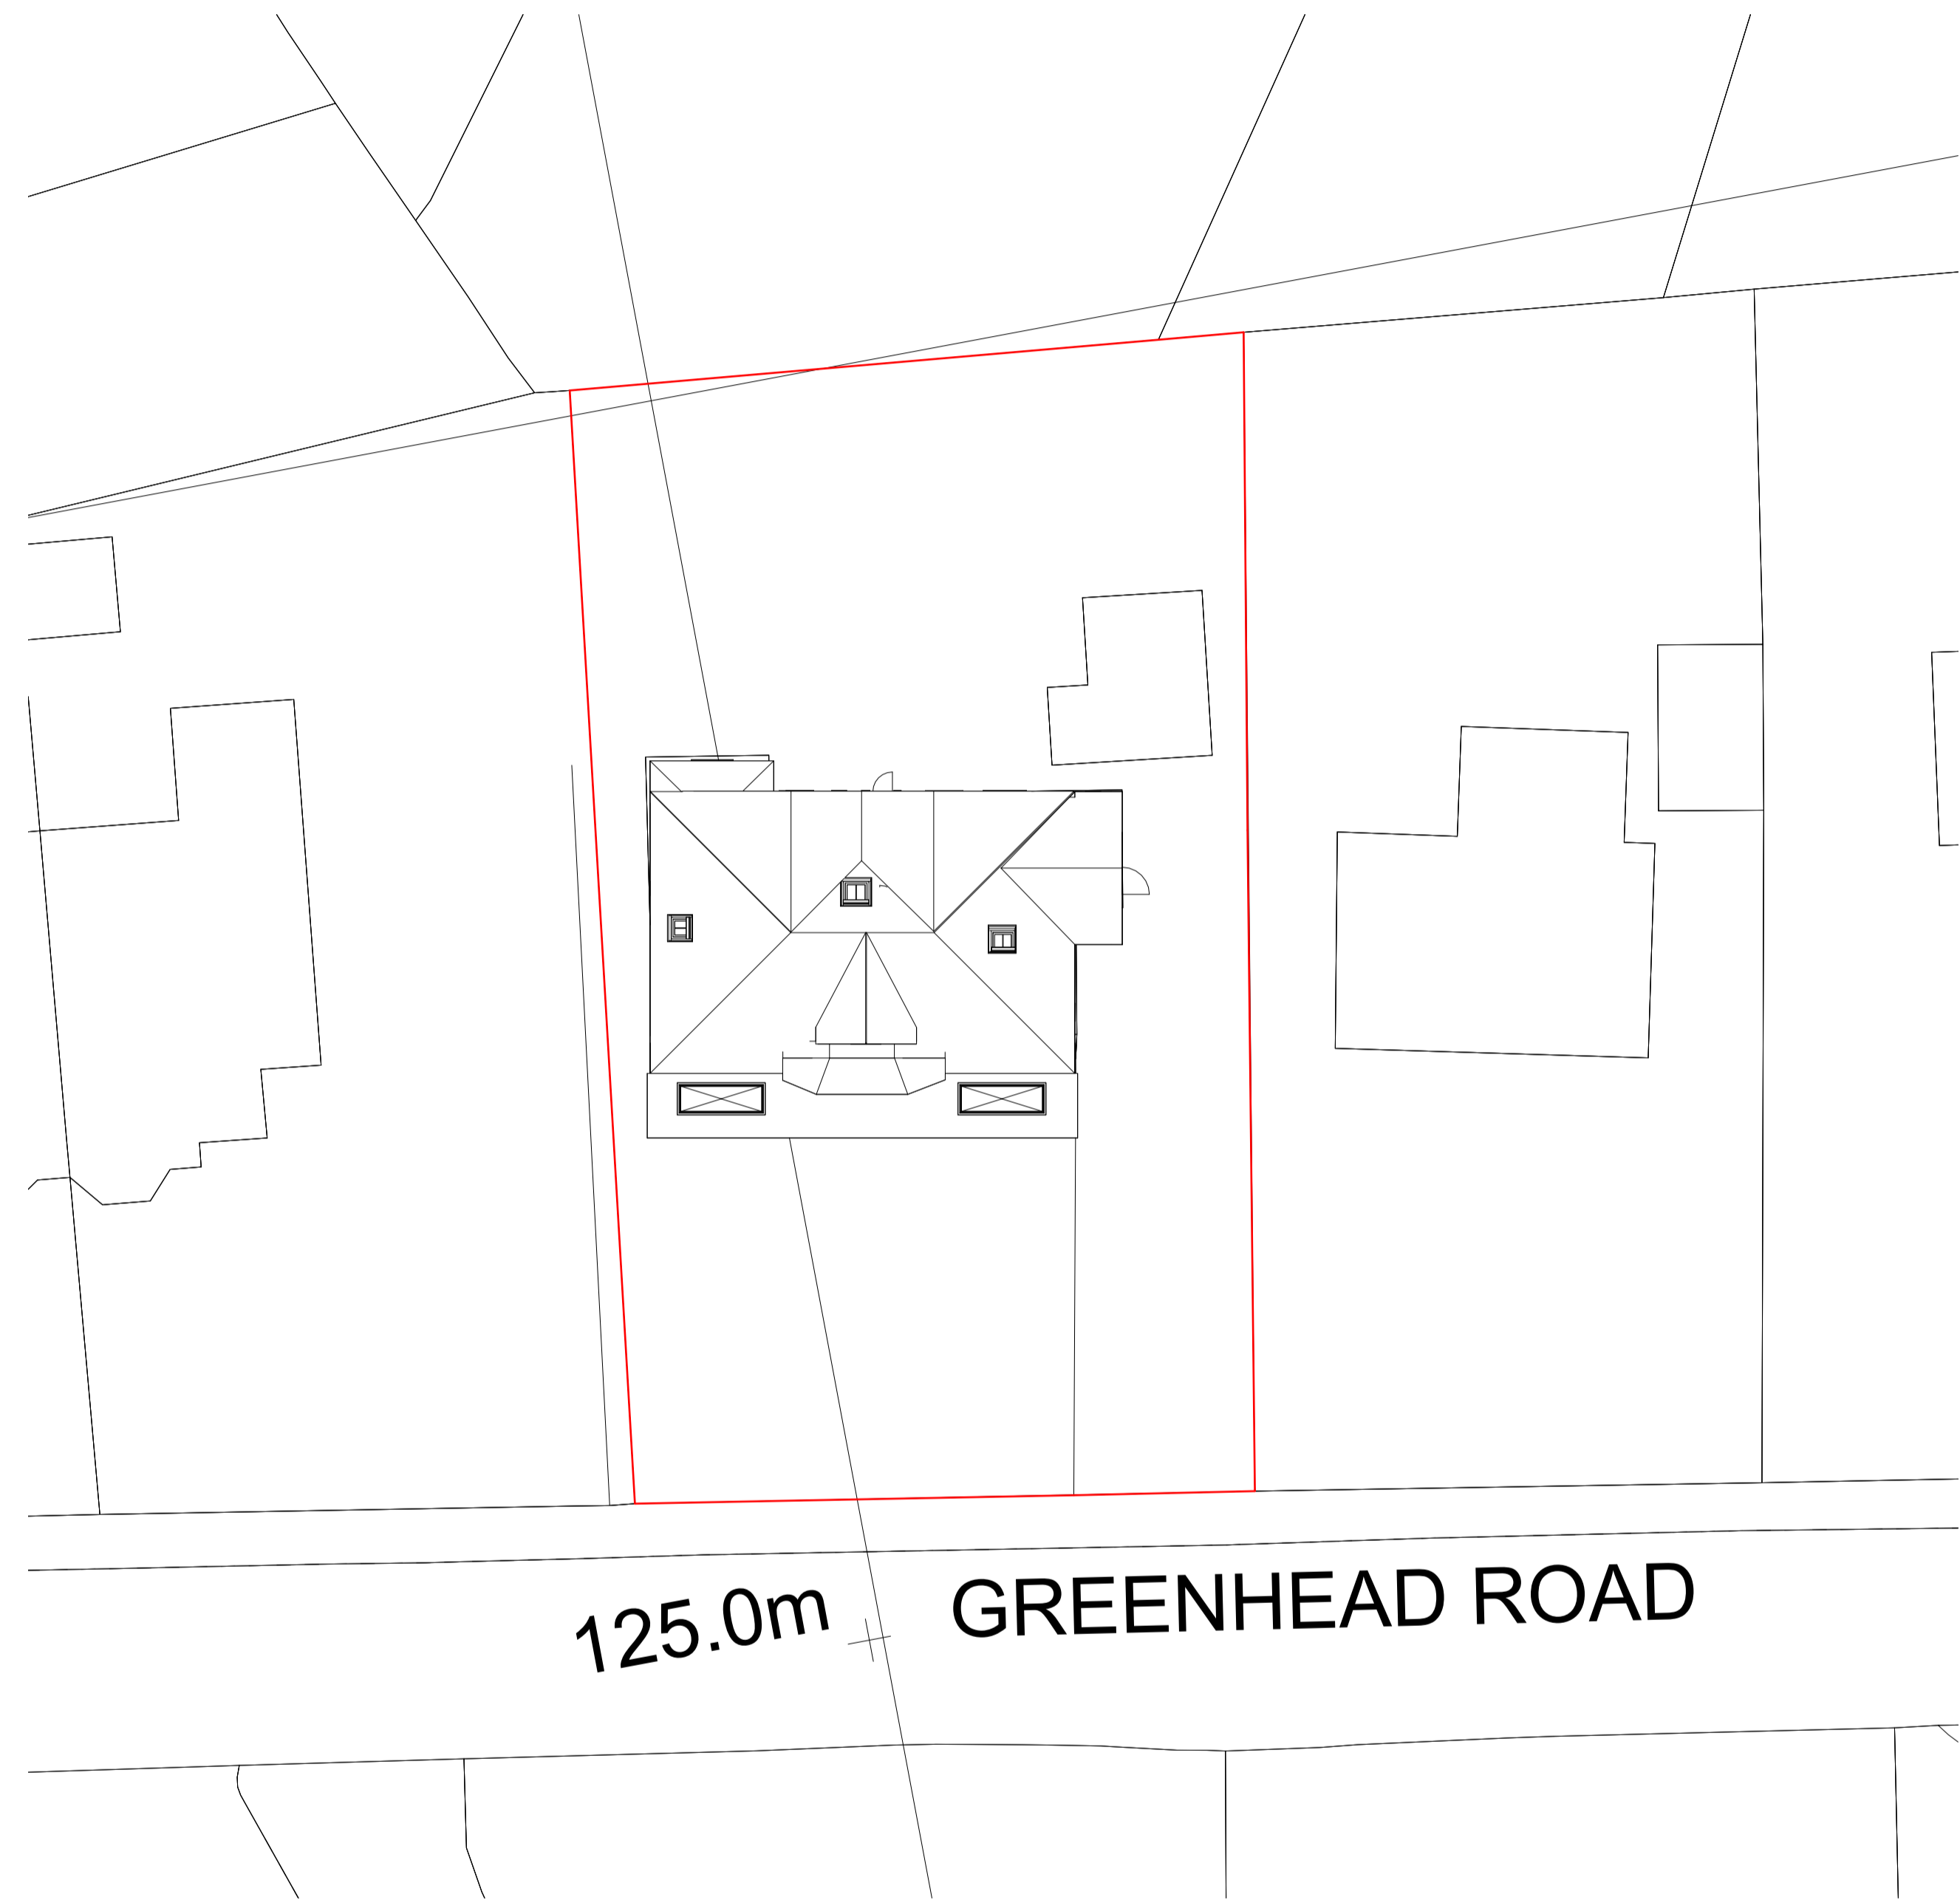

Proposed Location Plan
1 : 1250

Proposed Site Plan
1 : 200

Note:
All Dimensions Are Approximate
And TBC On Site By Contractor

Project Name
48 Greenhead Road, Huddersfield, HD1 4EZ

Drawing Title:
Proposed Location And Site Plan

Drawing Number: TR-A23-0801-004
Scale: As indicated@A1

Date: 14/08/23
Revision: Approver

Drawn By: AM
Checked by: JA

Reason For Issue:
Planning