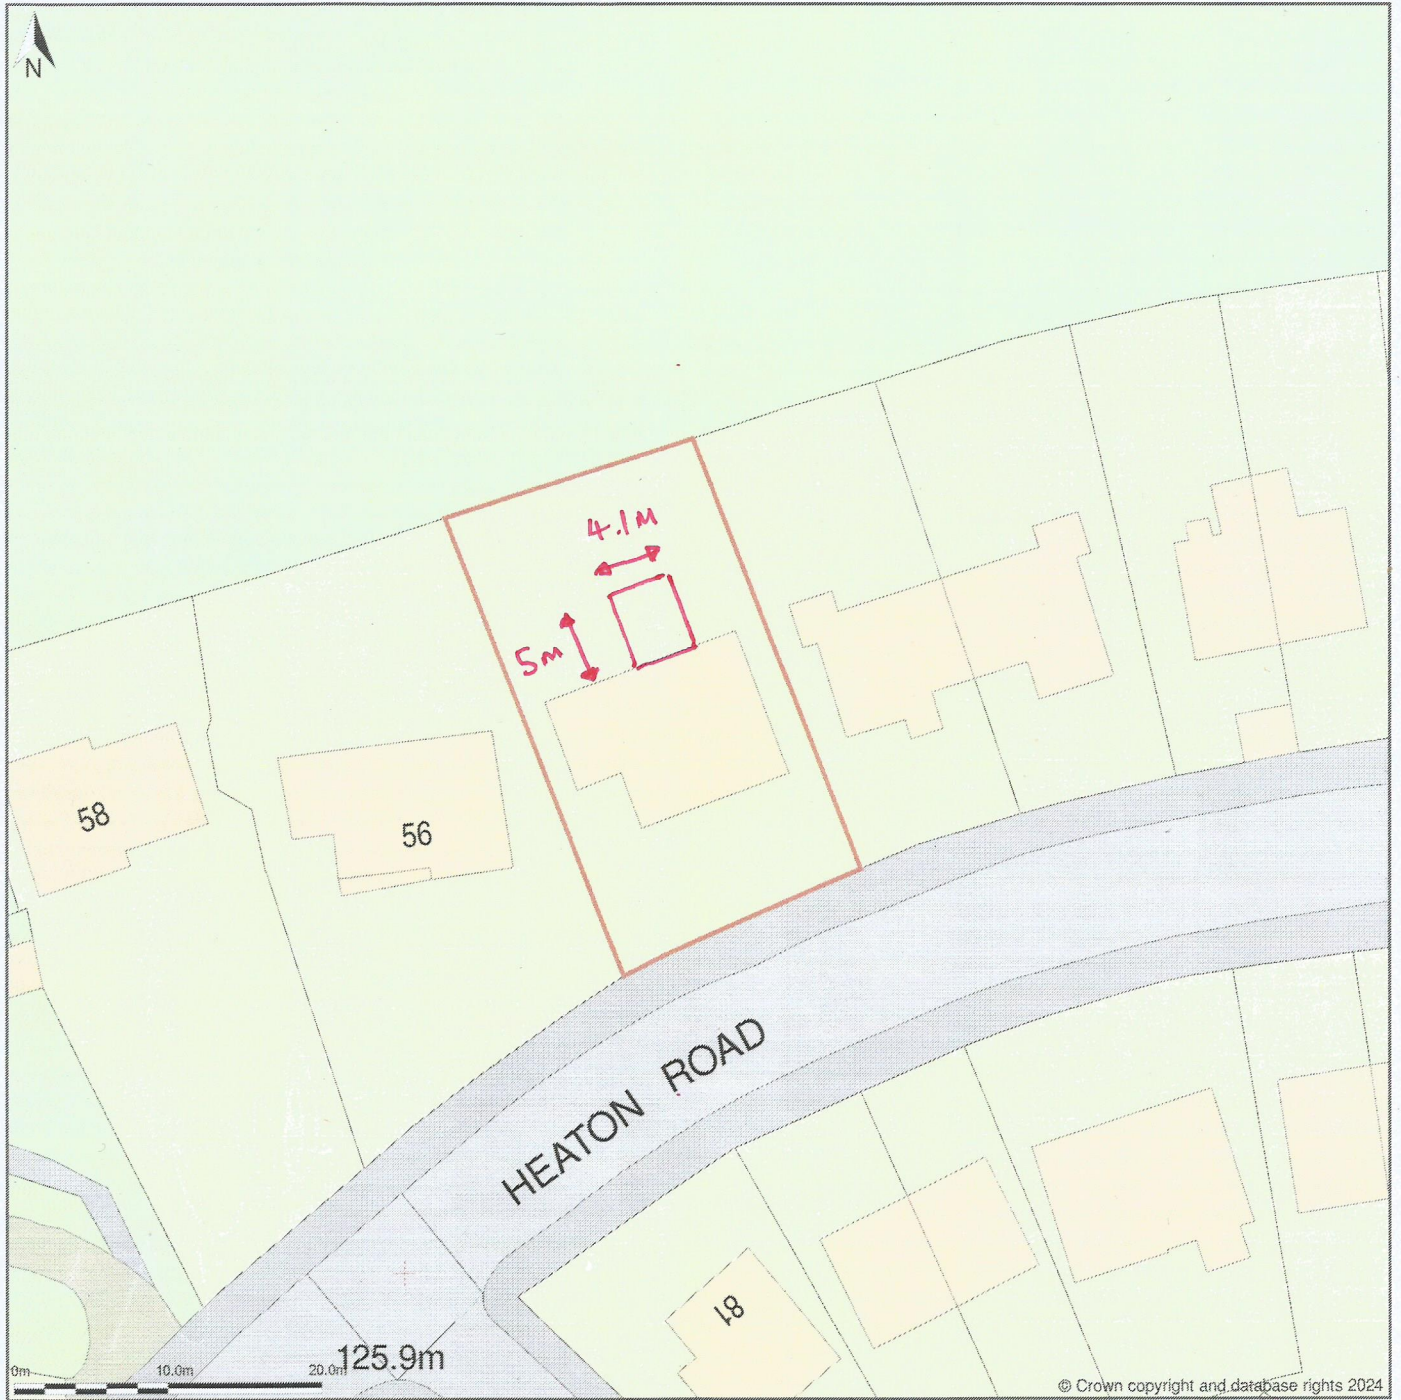

54, Heaton Road, Paddock, Huddersfield, Kirklees, HD1 4HZ

Site Plan (also called a Block Plan) shows area bounded by: 412789.92, 416565.0 412879.92, 416655.0 (at a scale of 1:500), OSGridRef: SE12831660. The representation of a road, track or path is no evidence of a right of way. The representation of features as lines is no evidence of a property boundary.

Produced on 15th Apr 2024 from the Ordnance Survey National Geographic Database and incorporating surveyed revision available at this date. Reproduction in whole or part is prohibited without the prior permission of Ordnance Survey. © Crown copyright 2024. Supplied by www.buyaplan.co.uk a licensed Ordnance Survey partner (100053143). Unique plan reference: #00893155-385B9E.