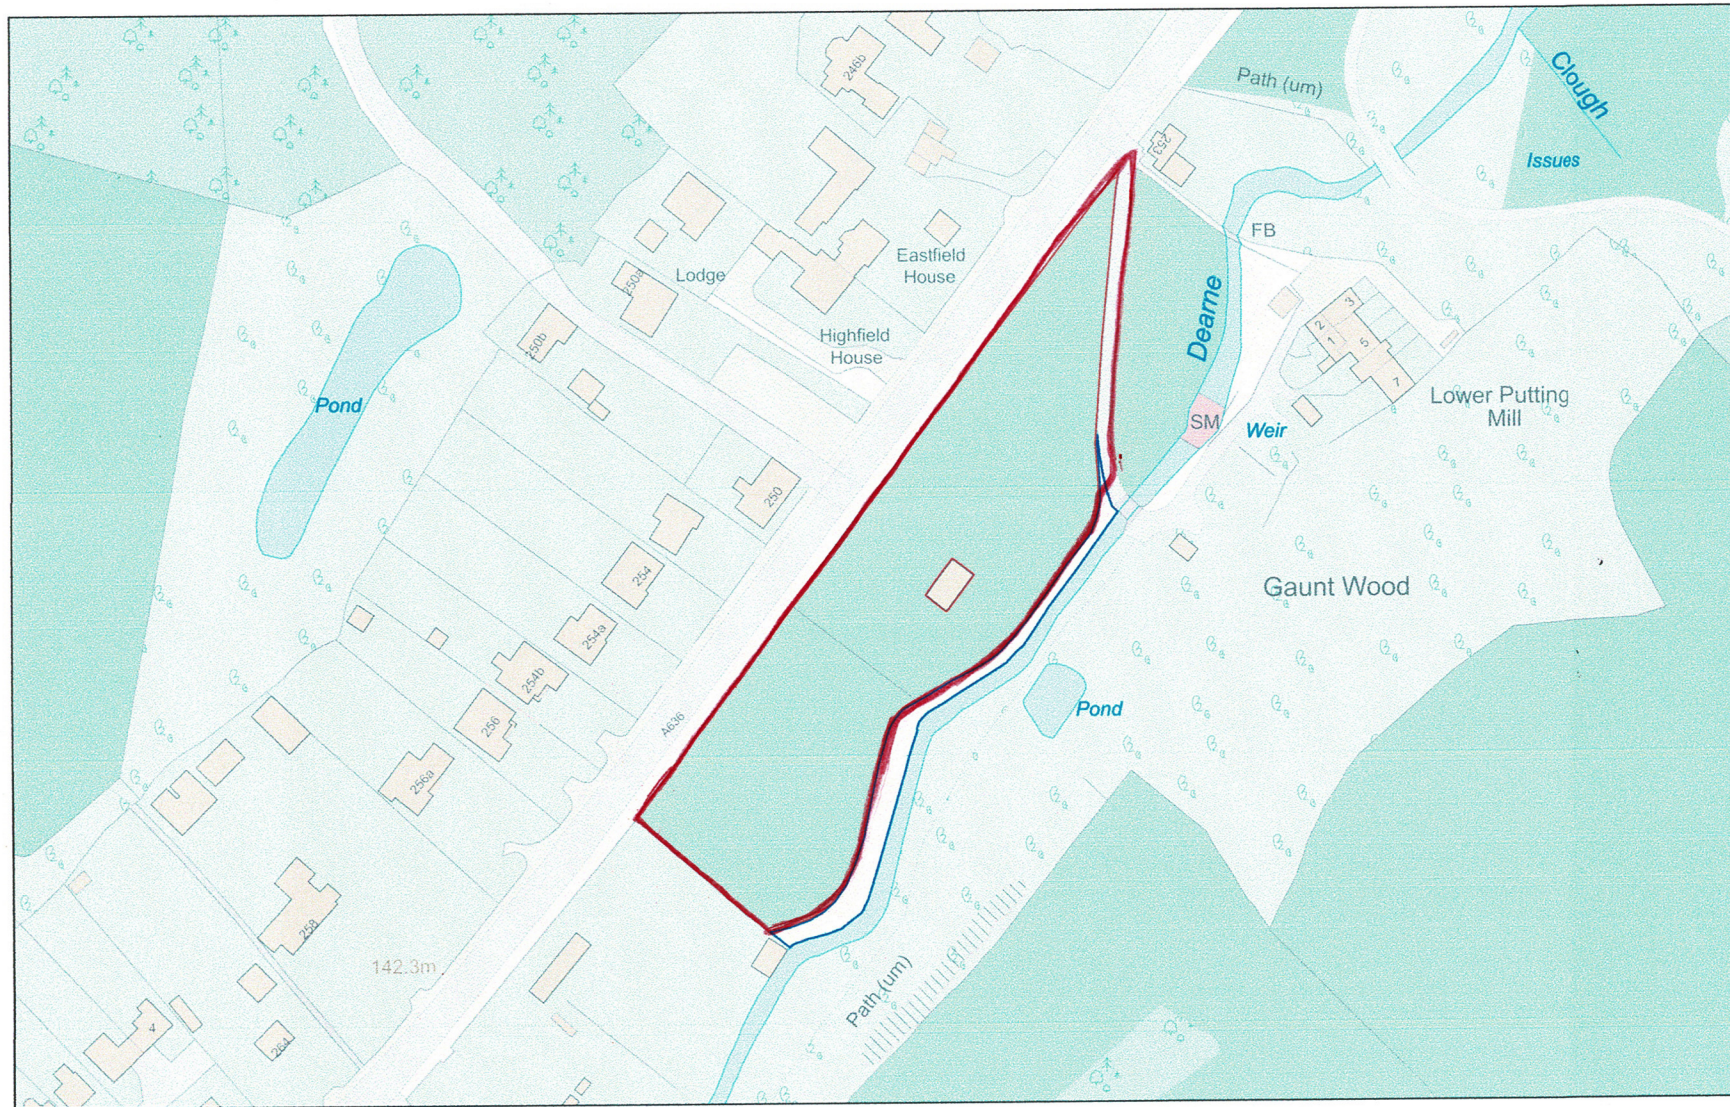

Location Plan

Site Address: Easting: 423836 Northing: 409196

Date Produced: 07-Mar-2024

Scale: 1:1250 @A3

Planning Portal Reference: PP-12614526v1