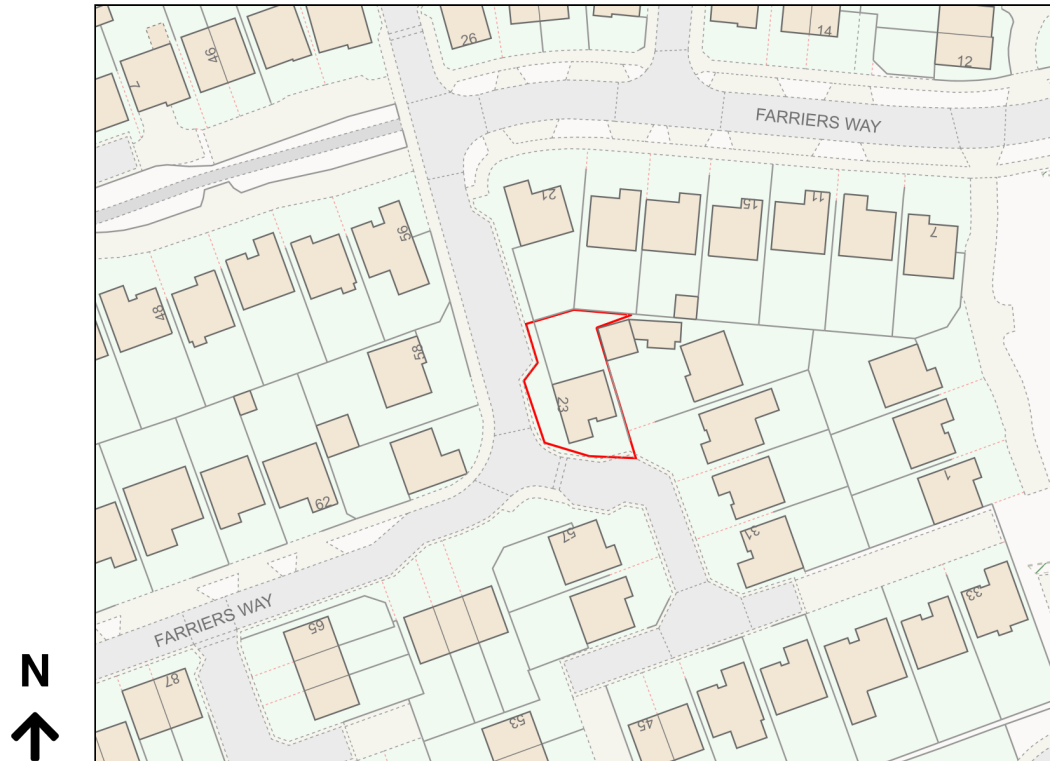

Location Plan

Site Address: 23, Farriers Way, Lindley, Huddersfield, HD3 3FS

Date Produced: 06-Mar-2024

Scale: 1:1250 @A4

Planning Portal Reference: PP-12859357v1