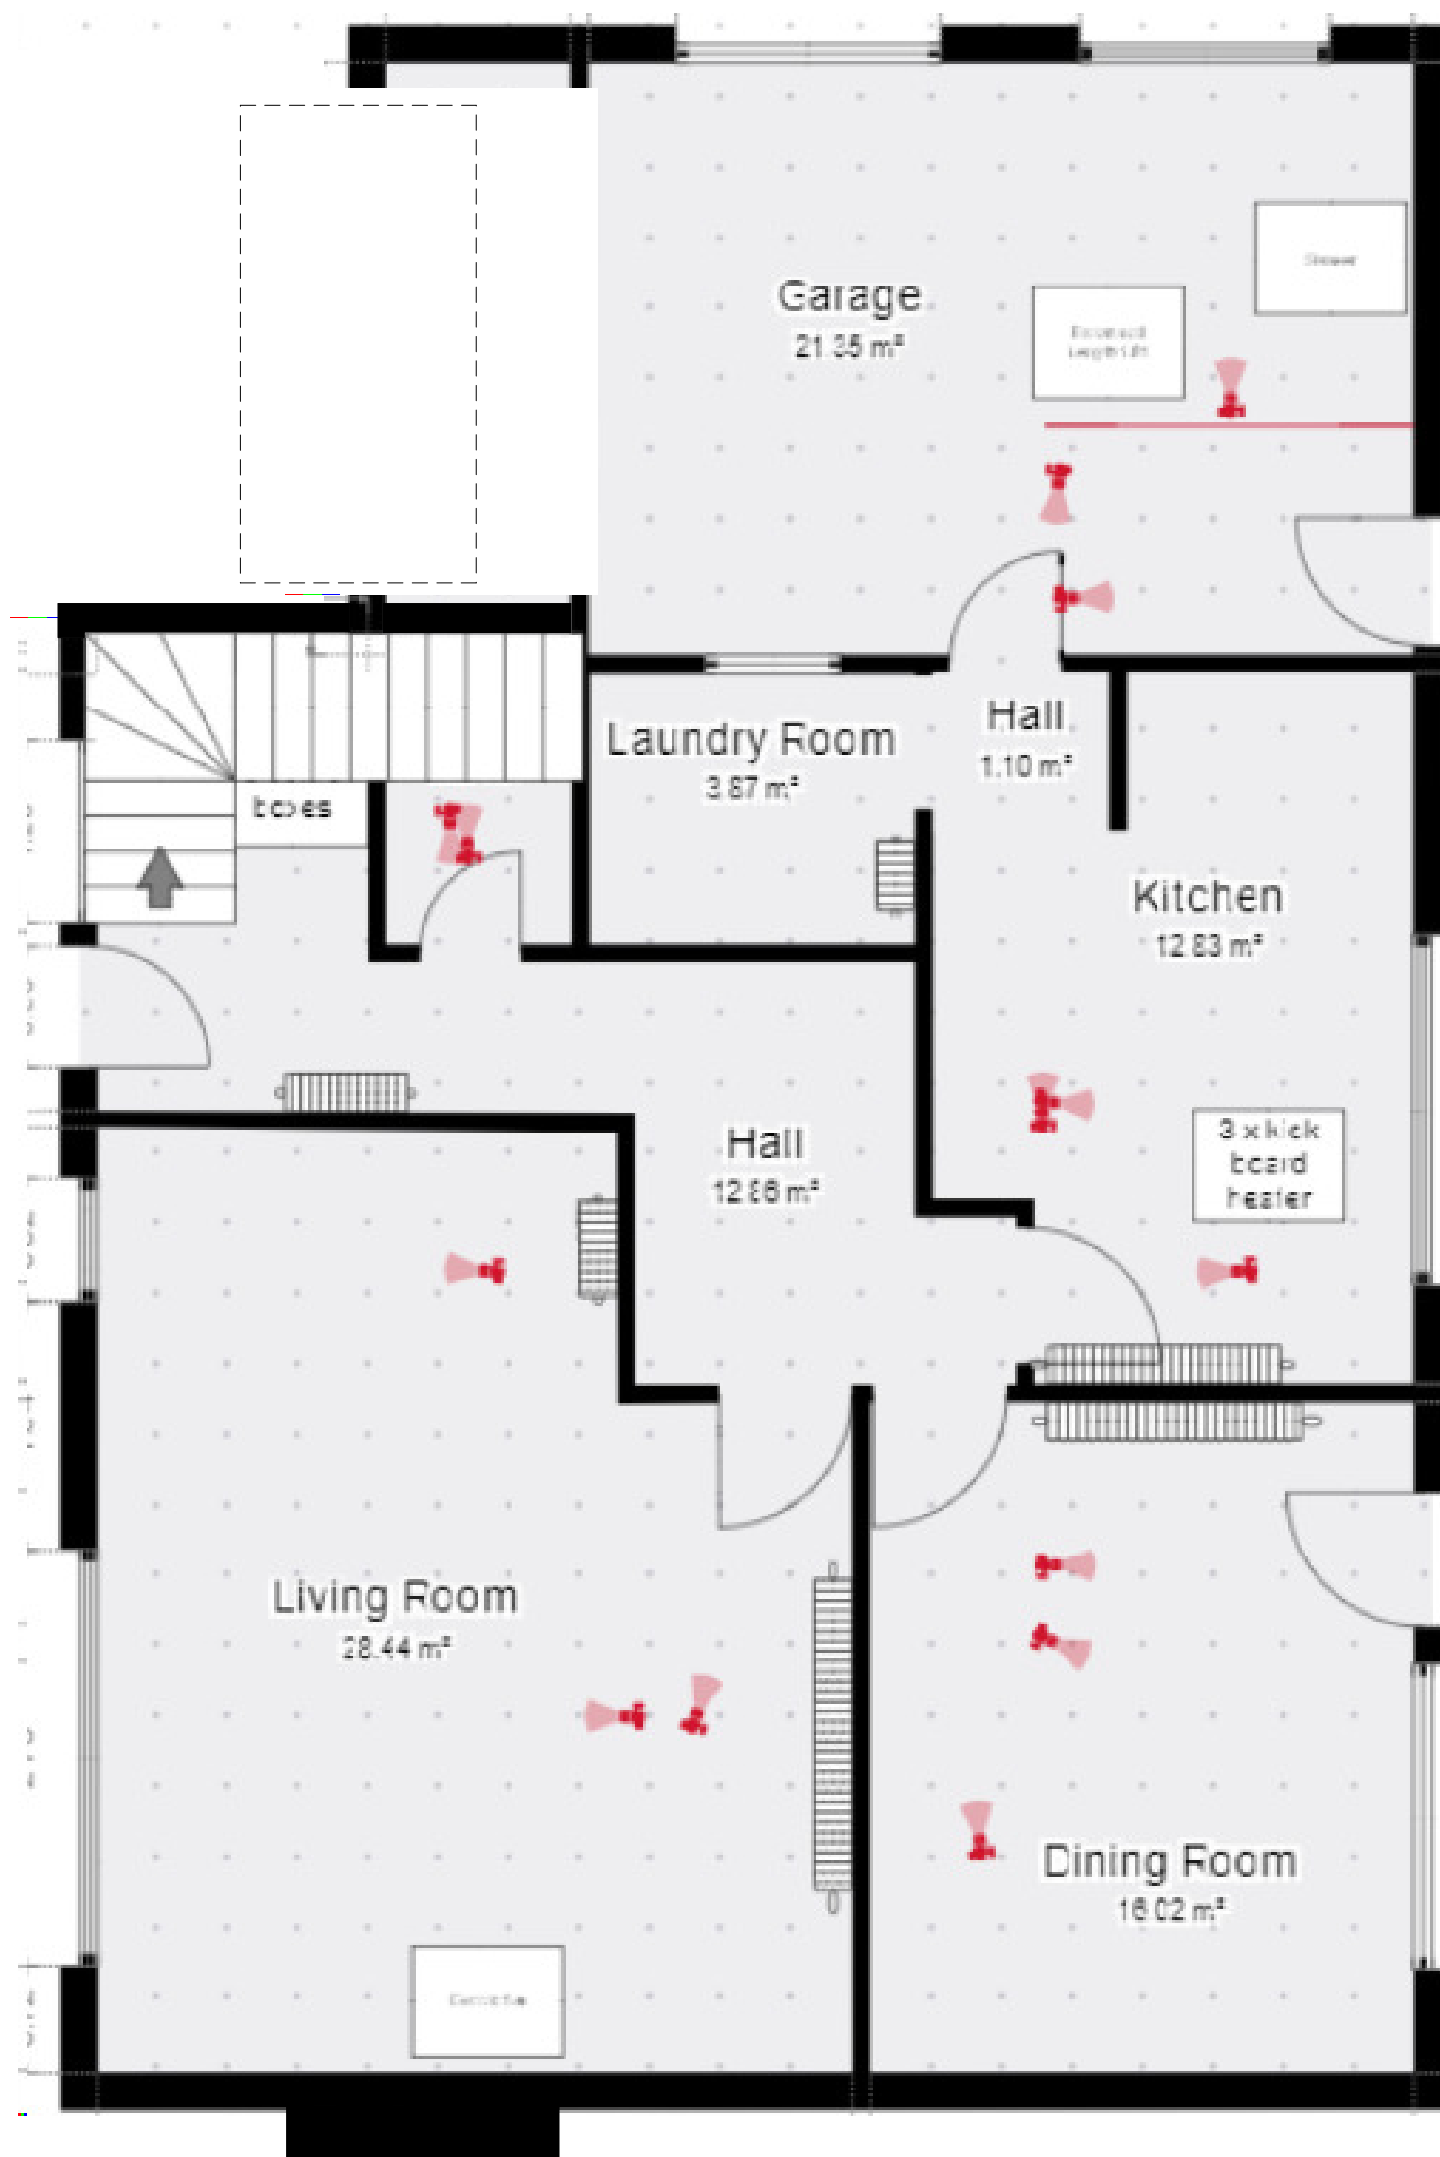

PLANNING DRAWING
 All dimensions to be confirmed on site

EXISTING PLAN

 design connexions Architectural Limited		25 Linsdale Gardens Gedling Nottingham NG4 4GY e-mail: designconnexions@gmail.com		Tel. 07760 215478 www.designconnexions.co.uk	
Drg.No.	A0924/1	Ref.No.			
Client	MRS H DAVIES 346 LEYMOOR ROAD GOLCAR HUDDERSFIELD HD7 4QL			Drawn	RC
			scale	1:50 @ A3	
			Date:	March 2024	
 AIRA					
Driving the clean energy revolution					