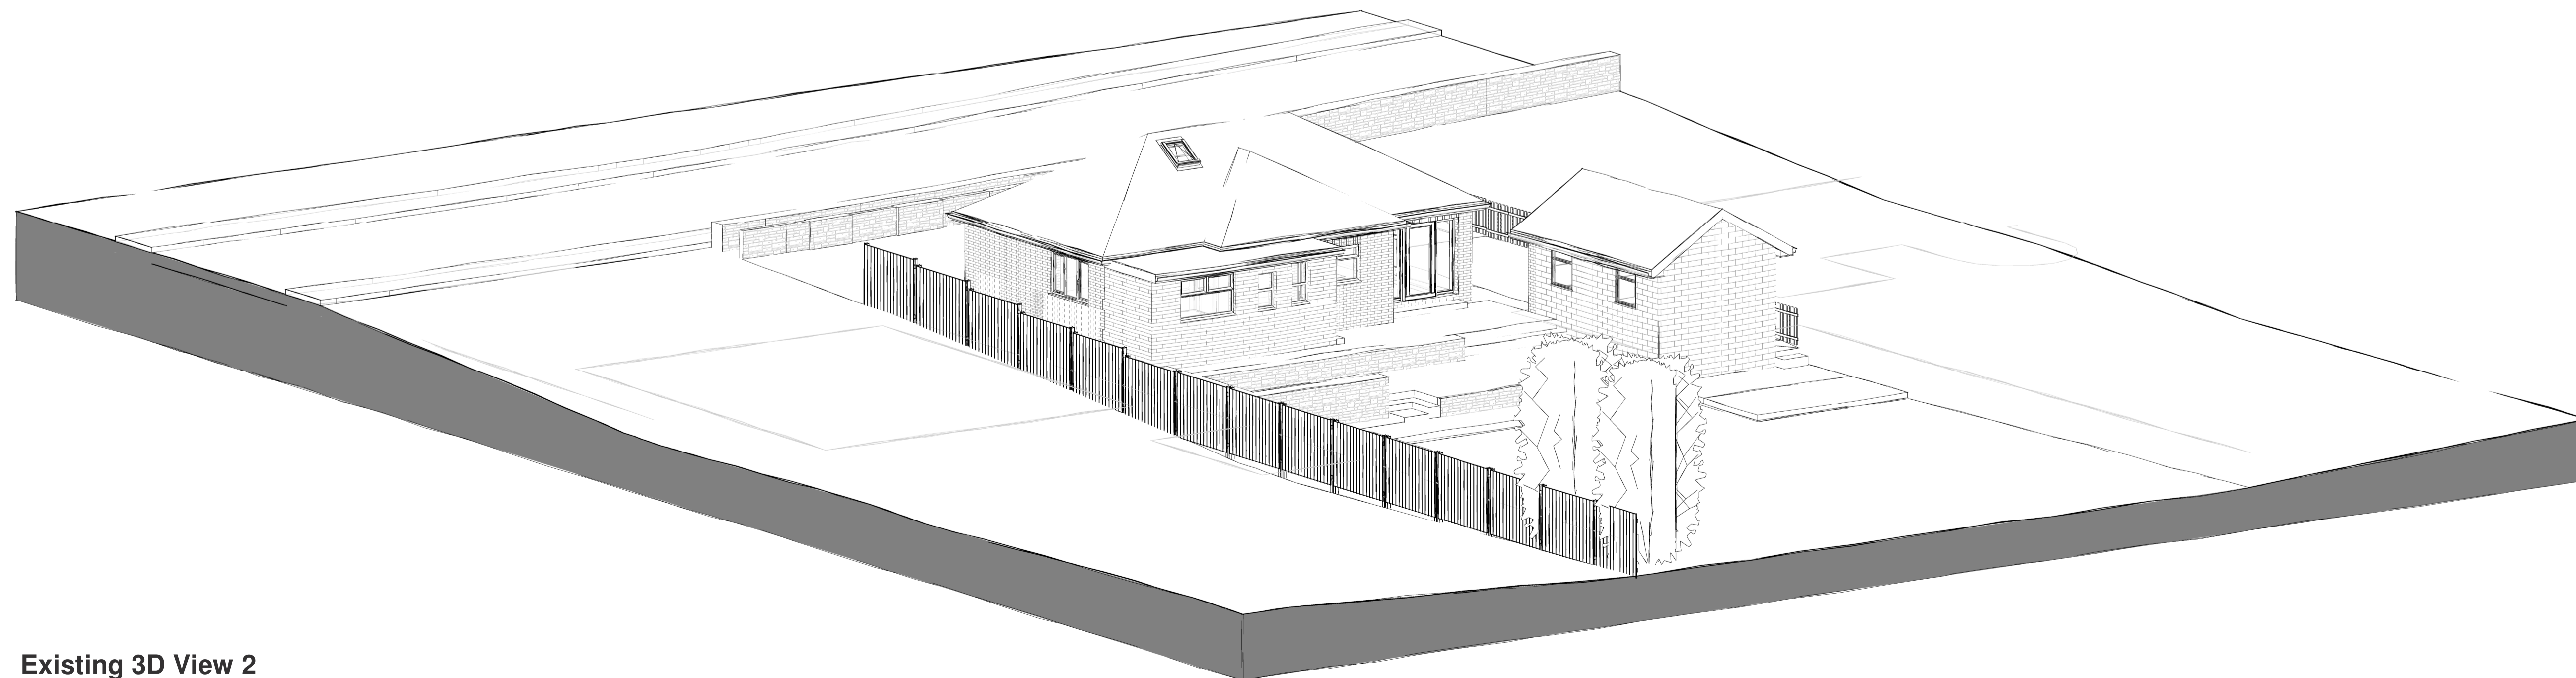

Existing 3D View 1

Existing 3D View 2

ORANGE DESIGN STUDIO.
ARCHITECTURAL PRACTICE

59a Huddersfield Rd | Mirfield | WF14 8AA
01924 650930
www.orangedesignstudio.co.uk

PROJECT
**22 CROWLEES ROAD
MIRFIELD**

TITLE
EXISTING 3D VIEWS

SCALE @ A1 DATE 23/10/23

DRAWN GZ REVIEWED JH

ODS REF 23-679 NUMBER 20-003 REVISION

STATUS
PLANNING