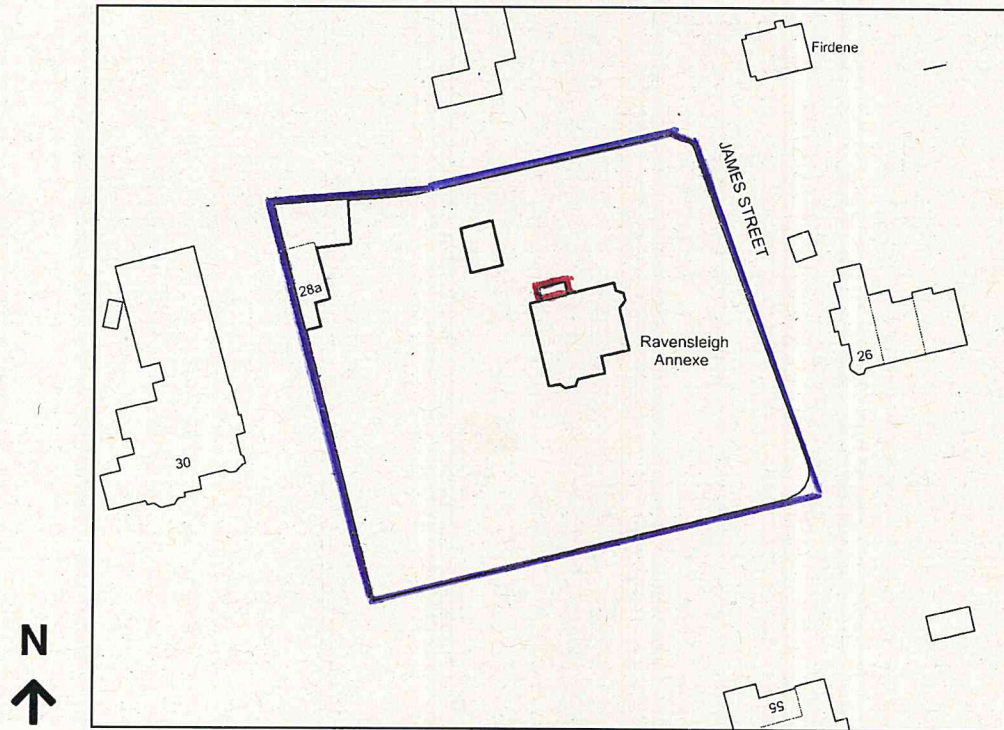

Location Plan

Site Address: **Office Building, Ravensleigh Resource Unit, 28, Oxford Road, Dewsbury, WF13 4LL**

Date Produced: 27-Feb-2024

Scale: 1:1250 @A4

Planning Portal Reference: PP-12374731v1