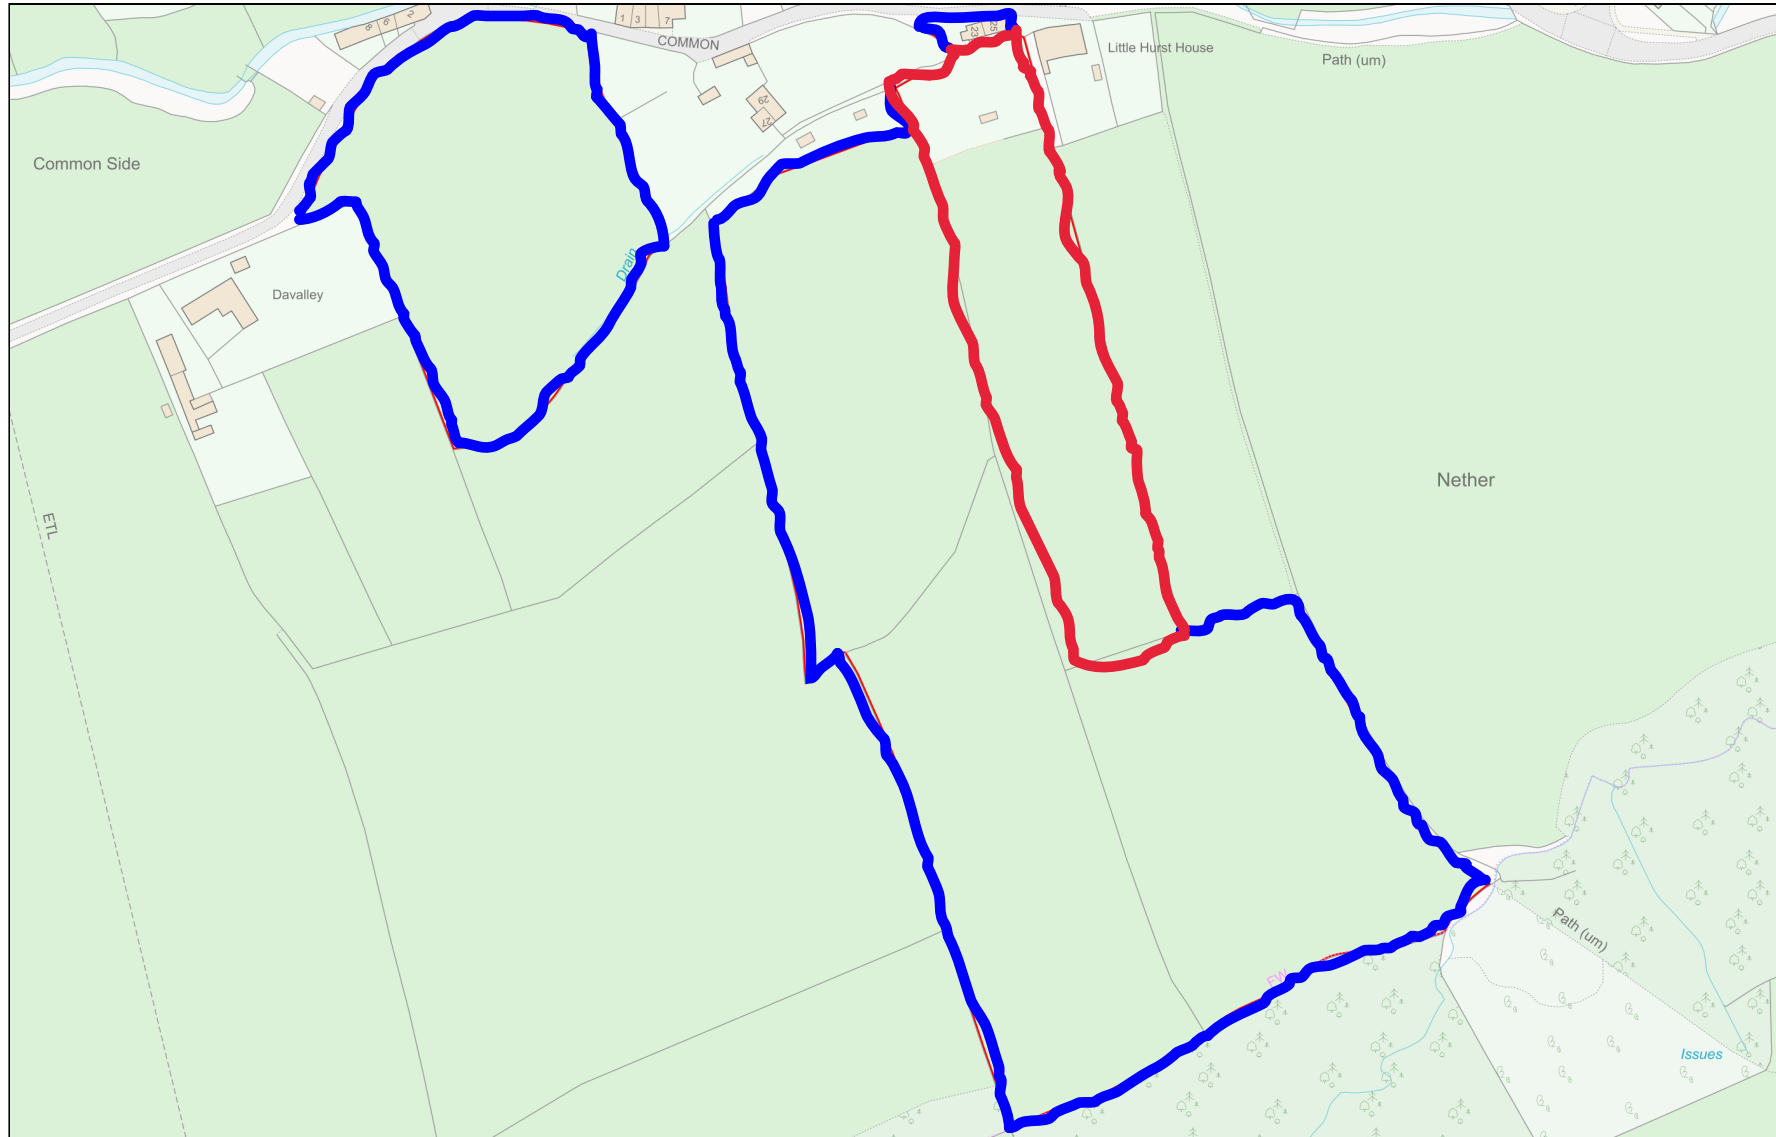

Location Plan

Site Address: 25, Common End, Flockton, Wakefield, WF4 4DB

Date Produced: 15-Jan-2024

Scale: 1:2500 @A4

Planning Portal Reference: PP-12731919v1