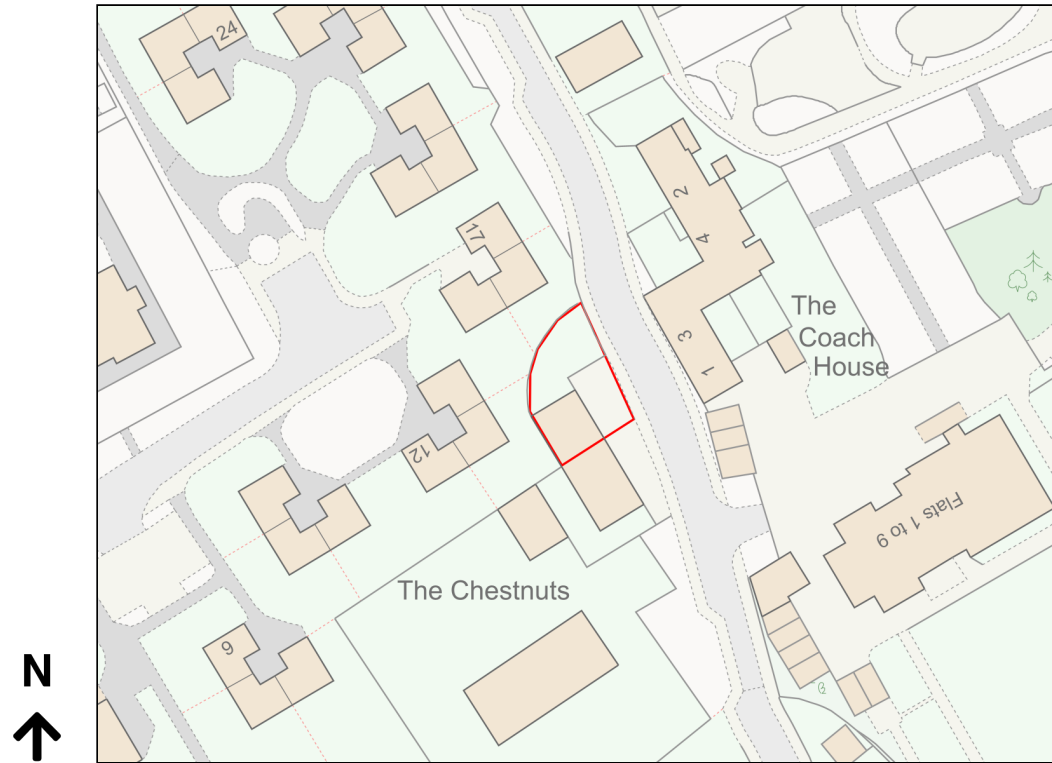

Location Plan

Site Address: 1, The Old Stables, Huddersfield Road, Meltham, Holmfirth, HD9 4BQ

Date Produced: 04-Feb-2024

Scale: 1:1250 @A4

Planning Portal Reference: PP-12780423v1