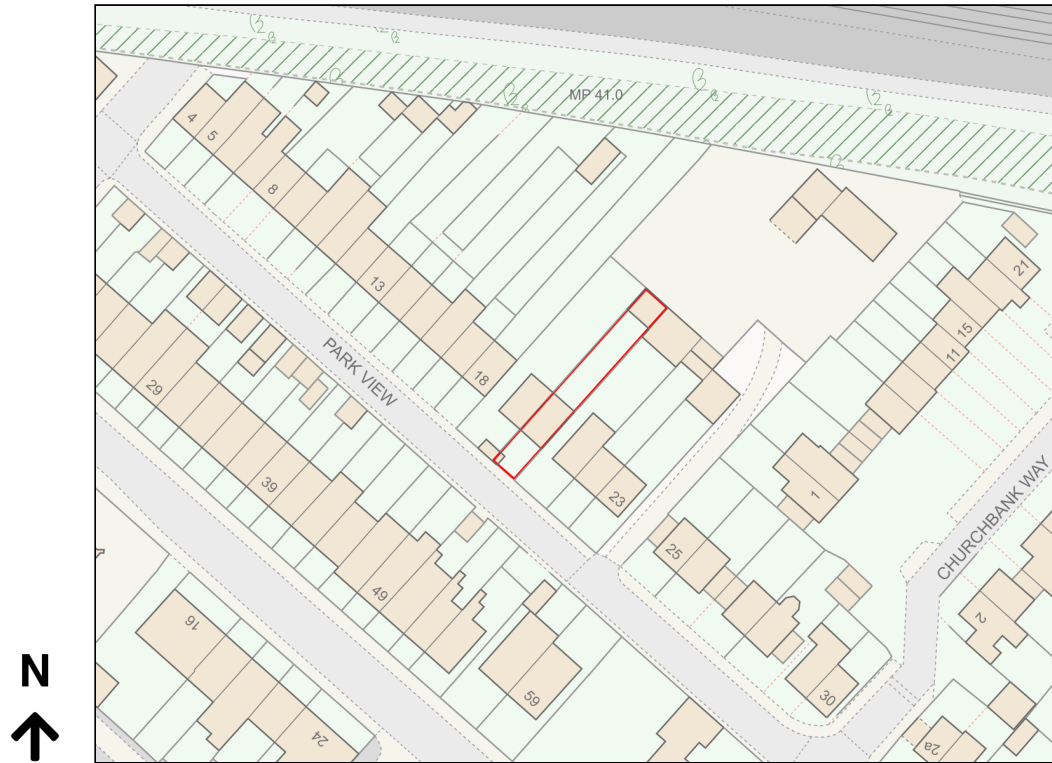

Location Plan

Site Address: 20, Park View, Thornhill Lees, Dewsbury, WF12 9DT

Date Produced: 26-Jan-2024

Scale: 1:1250 @A4

Planning Portal Reference: PP-12732167v1